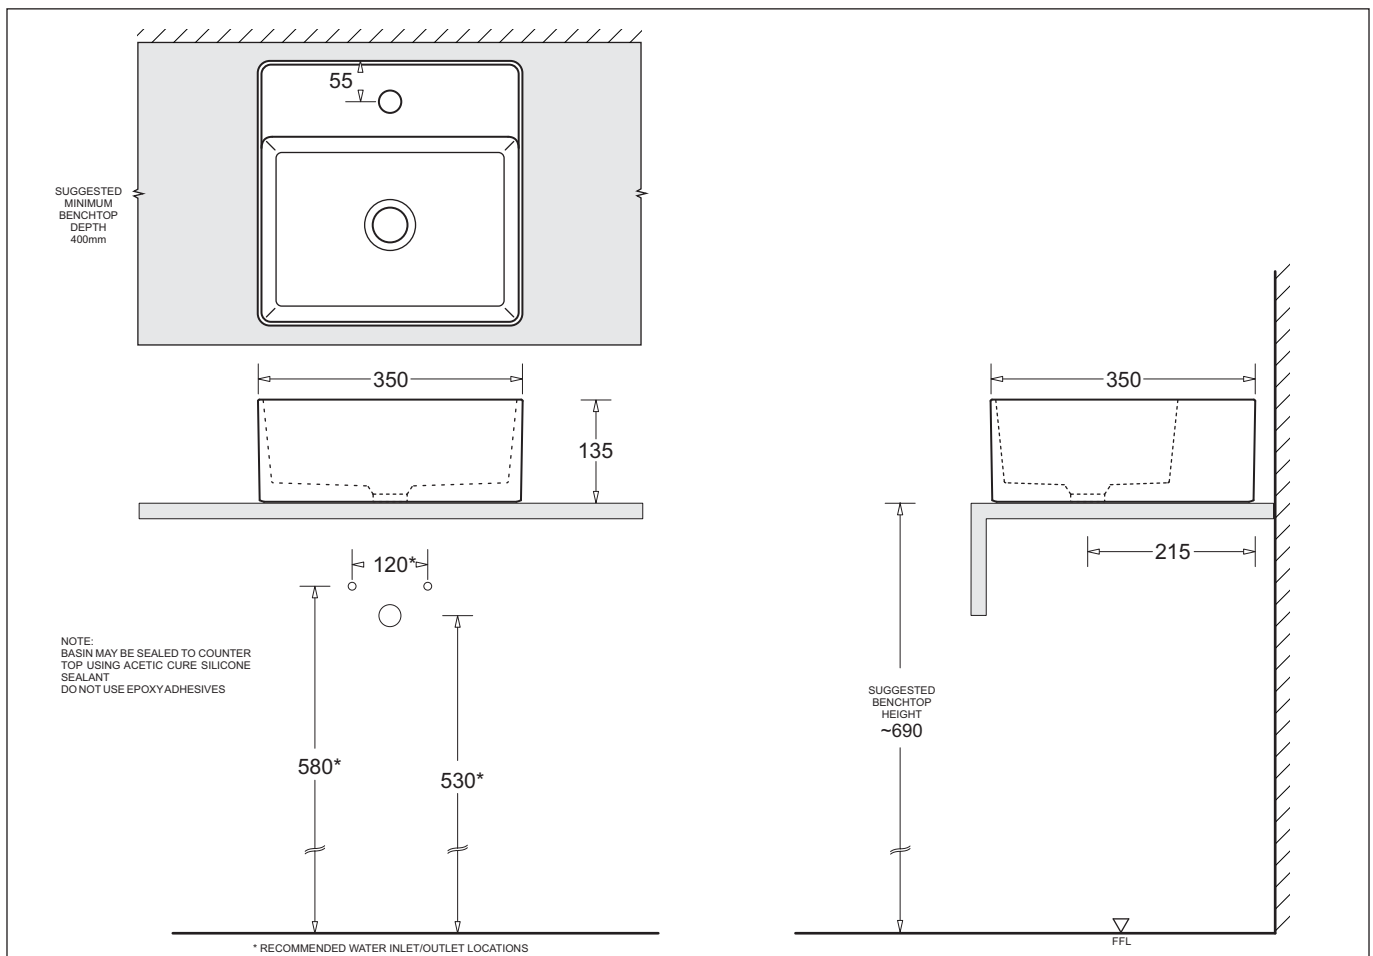

## SQUARE COUNTER TOP BASIN

- Contemporary vitreous china vessel basin with fine lines
- Wide soap platform
- Single taphole for mixer tap
- Features modern vessel style
- 32mm waste outlet
- 350 x 350mm
- Capacity 5.9L

### Provided

Item	Description	Code
Basin	Venezia Square Basin	JBSV035S.1
Plug & Waste	Pop-up Waste 32mm-Chrome	PW6

All dimensions are in millimetres and are subject to normal manufacturing variation of +/- 3mm on all surfaces. As product development is ongoing BPA reserves the right to vary specifications without notice.