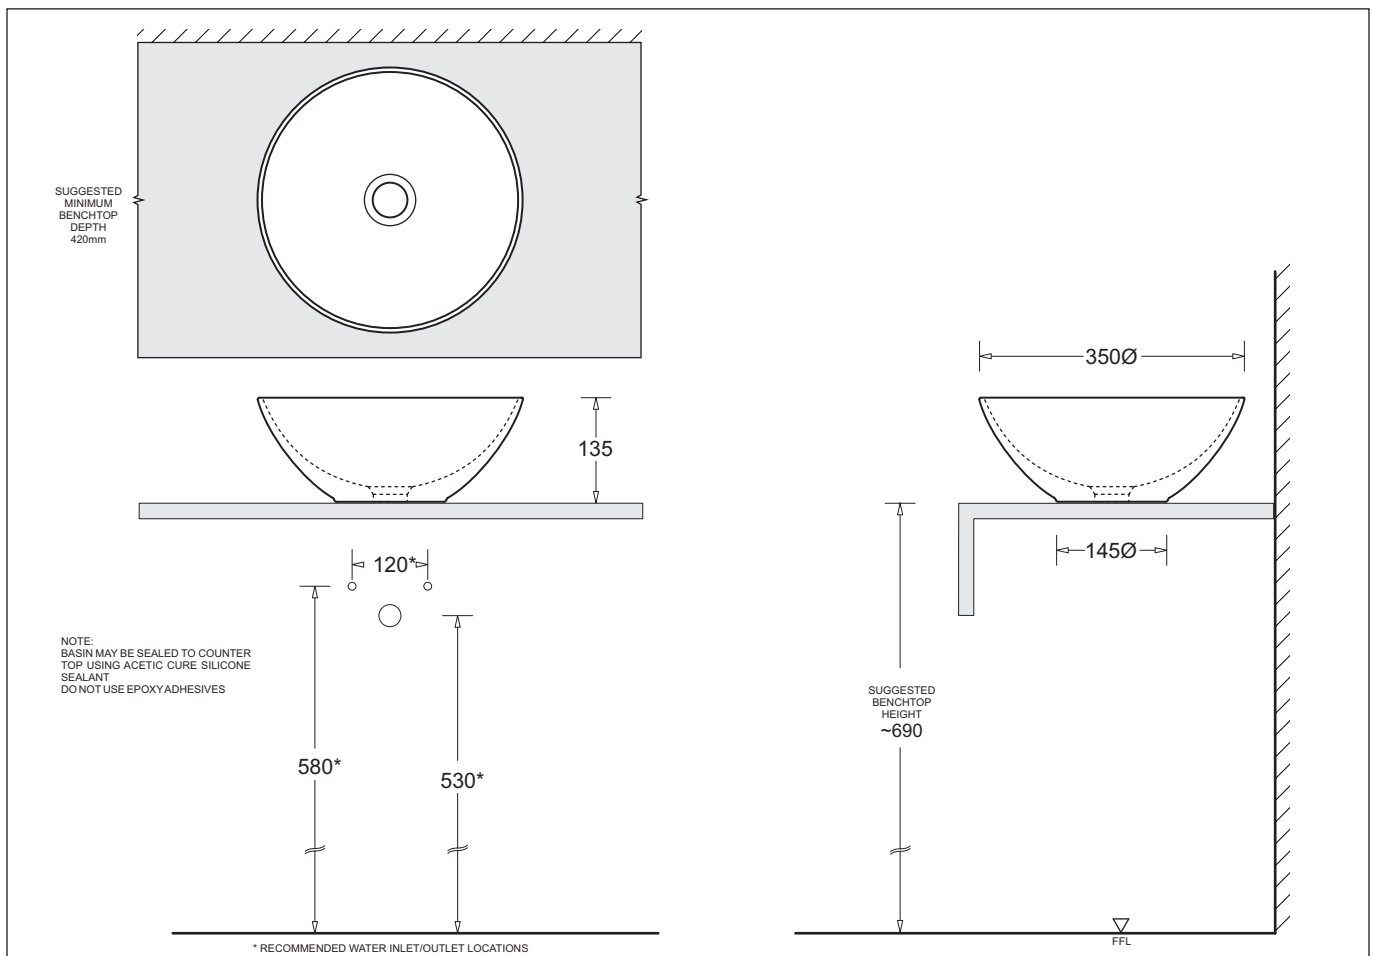

## ROUND BOWL COUNTERTOP VESSEL

- Contemporary vitreous china vessel basin
- Benchtop mounting permits wall or bench-top tapware fitting
- Features modern vessel style with fine lines
- 32mm waste outlet
- 350mm diameter
- Capacity 5.2L

### Provided

Item	Description	Code
Basin	Venezia Round Bowl Vessel	JBSV036A
Plug & Waste	Pop-up Waste 32mm-Chrome	PW6

All dimensions are in millimetres and are subject to normal manufacturing variation of +/- 3mm on all surfaces. As product development is ongoing BPA reserves the right to vary specifications without notice.