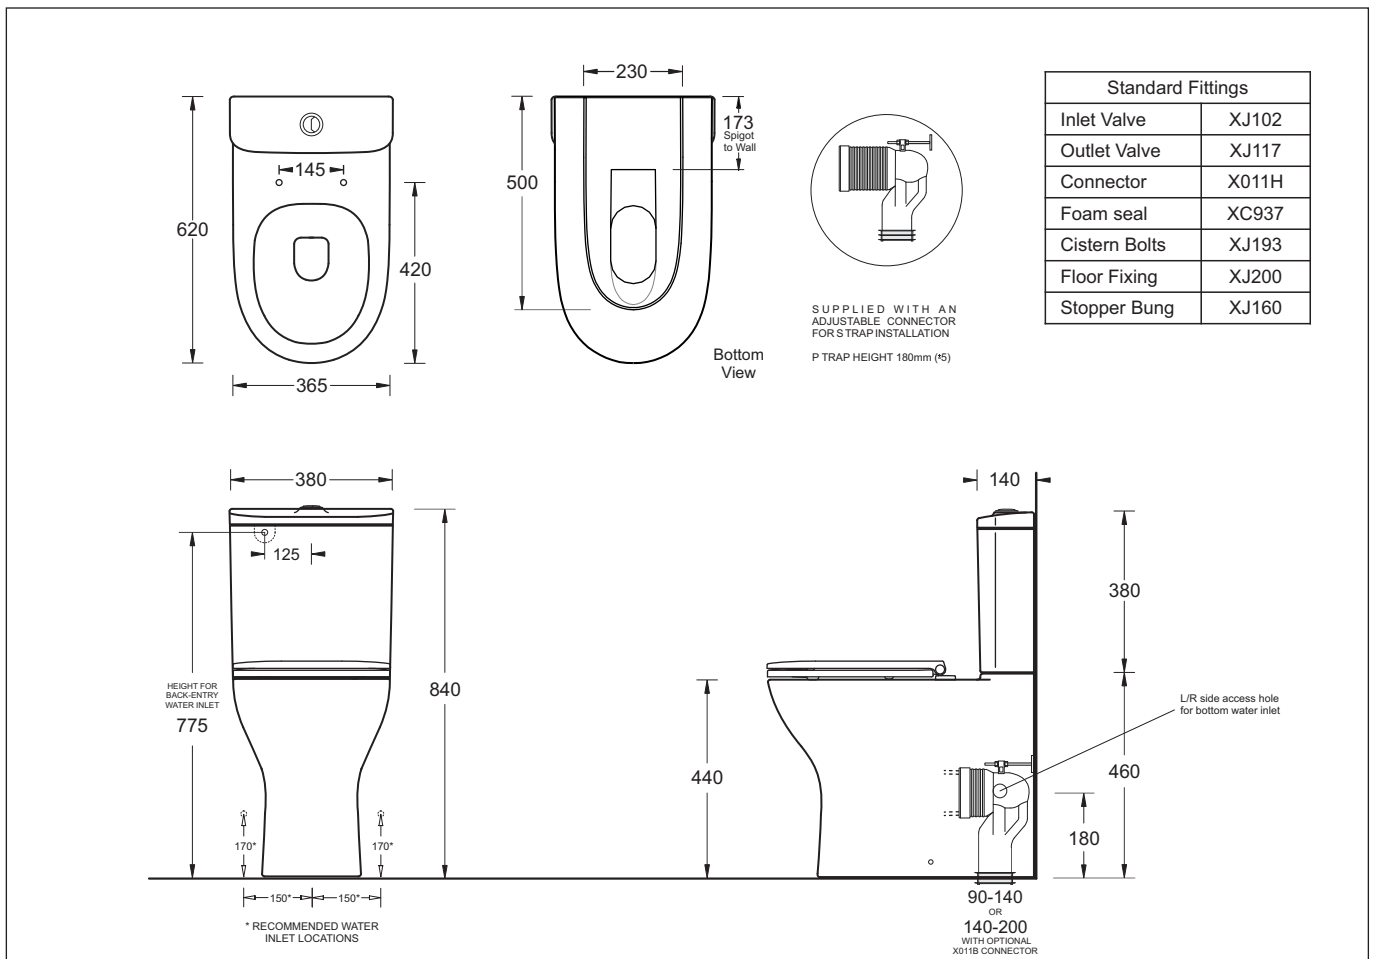

EMILIA XTRA
COMPACT EXTRA-HEIGHT
RIMLESS, FLUSH TO WALL TOILET SUITE
S/P TRAP
Soft Close Seat

EMILIA XTRA

COMPACT EXTRA-HEIGHT FLUSH TO WALL RIMLESS TOILET SUITE

- Contemporary FTW, CC, Rimless, vitreous china toilet suite
- Extra height and short projection makes it suitable for people with ambulant limitations (AS1428.1 compliant)
- Supplied with soft close seat as standard
- 4 Star dual flush efficiency
- Concealed back entry water inlet.
- Left/right hand bottom entry conversion valve available
- Adjustable S connector supplied for 90-140mm set out
- Optional adjustable S connector for 140-200mm set out

Provided

Item	Description	Code
Toilet	Emilia Xtra Height FTW Rimless Pan	JTTE401
Cistern	Emilia Cistern - Back Entry	JTTE402
Seat	Soft Close Seat	JSEE101
Sewer	S Connector 90-140mm set out	X011G
Installation	Floor Fixing Kit	XJ200
Installation	Instruction Sheet	✓

All dimensions are in millimetres and are subject to normal manufacturing variation.
As product development is ongoing BPA reserves the right to vary specifications without notice.

Bathroom Products Australia P/L ABN 87 079 297 617