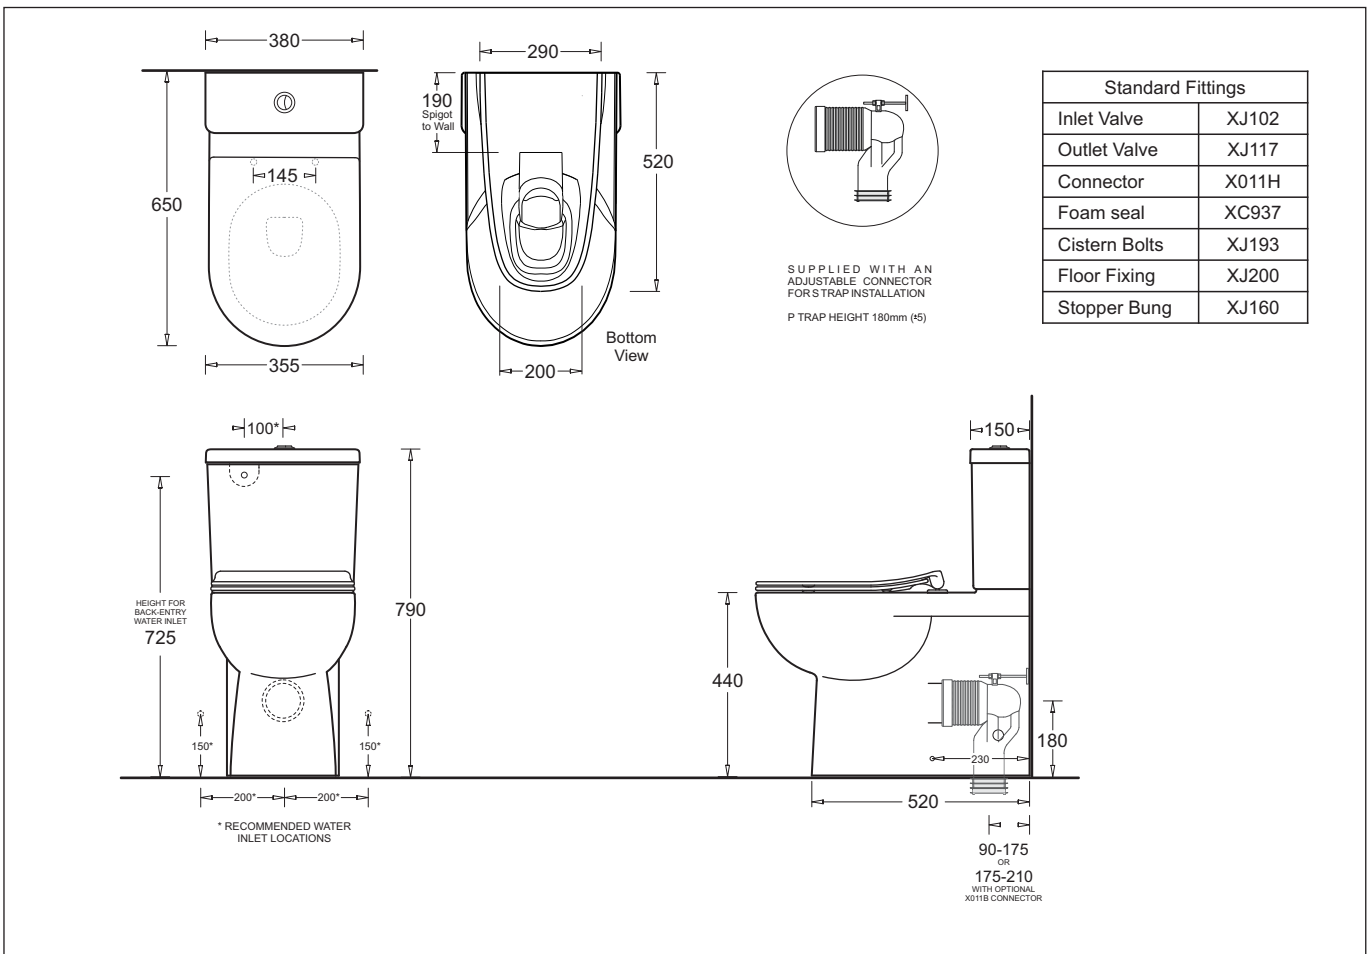

TOLEDO XTRA

EXTRA HEIGHT FLUSH TO WALL TOILET SUITE
S or P TRAP

Soft Close Seat

TOLEDO XTRA

EXTRA HEIGHT FLUSH TO WALL TOILET SUITE

- Smartly styled flush to wall close coupled vitreous china toilet suite
- Rimless flushing system - efficient and easy to clean
- Can be used in ambulant-assisted living installations with the increased seat height for comfortable use
- Concealed back entry water inlet
- Optional bottom entry water inlet available
- Adjustable S connector supplied for 90-175mm set out
- Optional adjustable S connector for 175-210mm set out
- Permits installation in compliance with Ambulant requirements of AS1428.1

Provided

Item	Description	Code
Toilet	Toledo Xtra Height FTW Pan	JTTT401
Cistern	Toledo Cistern	JTTT402
Seat*	Toledo Soft Close Seat	JSET101
Sewer	S Connector 90-175mm set out	X011H
Installation	Floor Fixing Kit	XJ200
Installation	Instruction Sheet	✓

Optional

Sewer	S Connector 175-210mm set out	X011B
Seat	Toledo Std-Close, Anti-Vandal Seat	JSET102
Inlet Valve	Conversion Valve Kit to Bottom Entry	XJ108

This suite may be ambulant compliant as defined in AS1428.1. It is the installer's responsibility to verify that installation heights are correct for this purpose.

All dimensions are in millimetres and are subject to normal manufacturing variation of +/- 5mm on all surfaces. As product development is ongoing BPA reserves the right to vary specifications without notice.