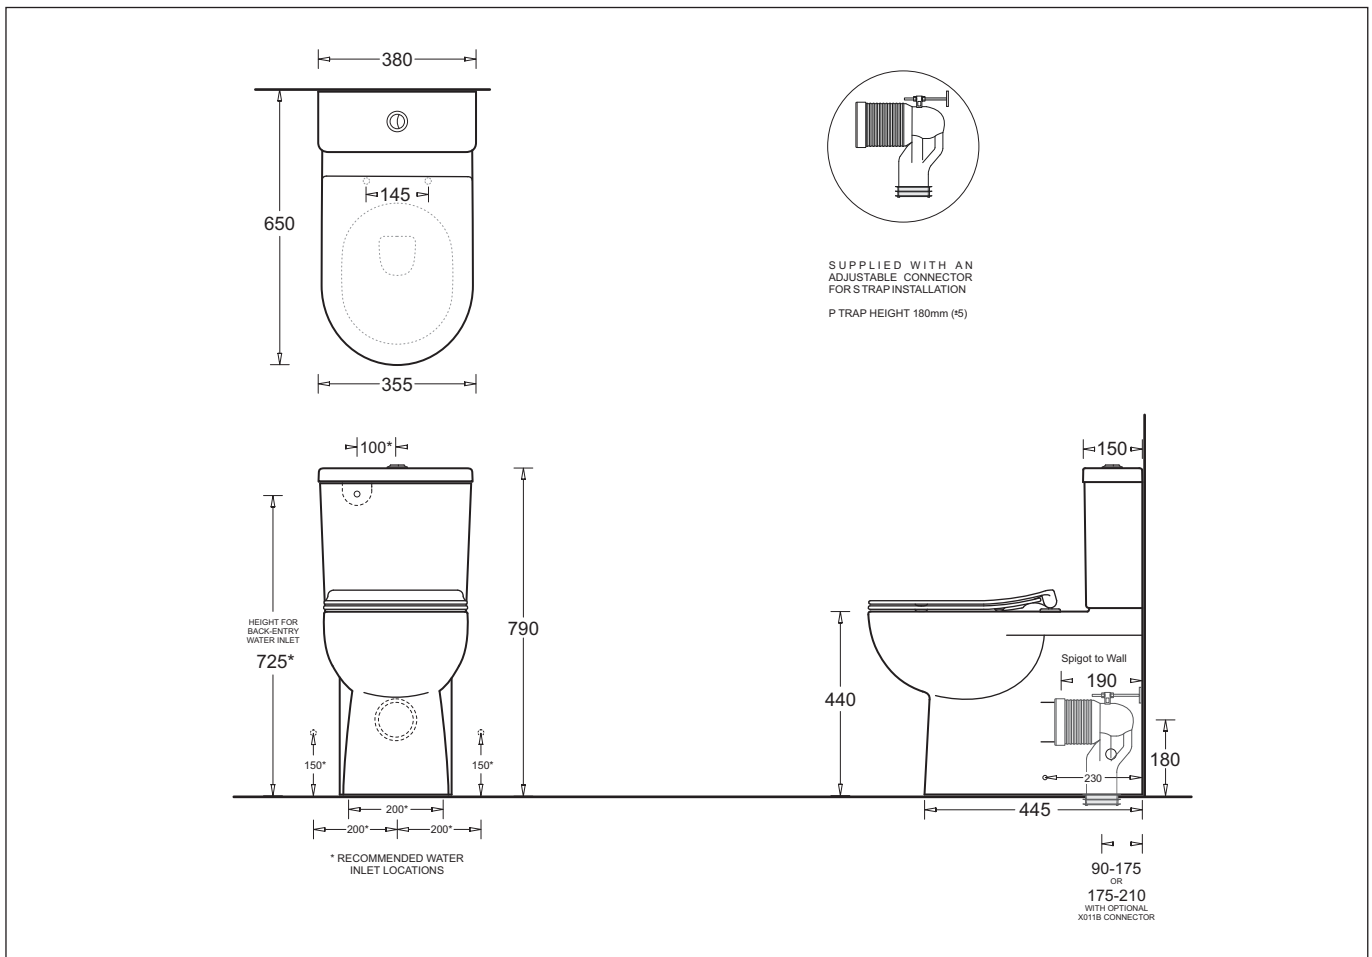

TOLEDO XTRA

EXTRA HEIGHT FLUSH TO WALL TOILET SUITE
S or P TRAP

Soft Close Seat

TOLEDO XTRA

EXTRA HEIGHT FLUSH TO WALL TOILET SUITE

- Smartly styled flush to wall close coupled vitreous china toilet suite
- Rimless flushing system - efficient and easy to clean
- Can be used in ambulant-assisted living installations with the increased seat height for comfortable use
- Concealed back entry water inlet
- Optional bottom entry water inlet available
- Adjustable S connector supplied for 90-175mm set out
- Optional adjustable S connector for 175-210mm set out
- Permits installation in compliance with Ambulant requirements of AS1428.1

Provided		
Item	Description	Code
Toilet	Toledo Xtra Height FTW Pan	JTTT401
Cistern	Toledo Cistern	JTTT402
Seat	Toledo Soft Close Seat	JSET101
Sewer	S Connector 90-175mm set out	X011H
Installation	Floor Fixing Kit	XJ200
Installation	Instruction Sheet	✓

Optional		
Sewer	S Connector 175-210mm set out	X011B
Seat	Toledo Std-Close, Anti-Vandal Seat	JSET102
Inlet Valve	Conversion Valve Kit to Bottom Entry	XJ108

All dimensions are in millimetres and are subject to normal manufacturing variation of +/- 5mm on all surfaces. As product development is ongoing BPA reserves the right to vary specifications without notice.