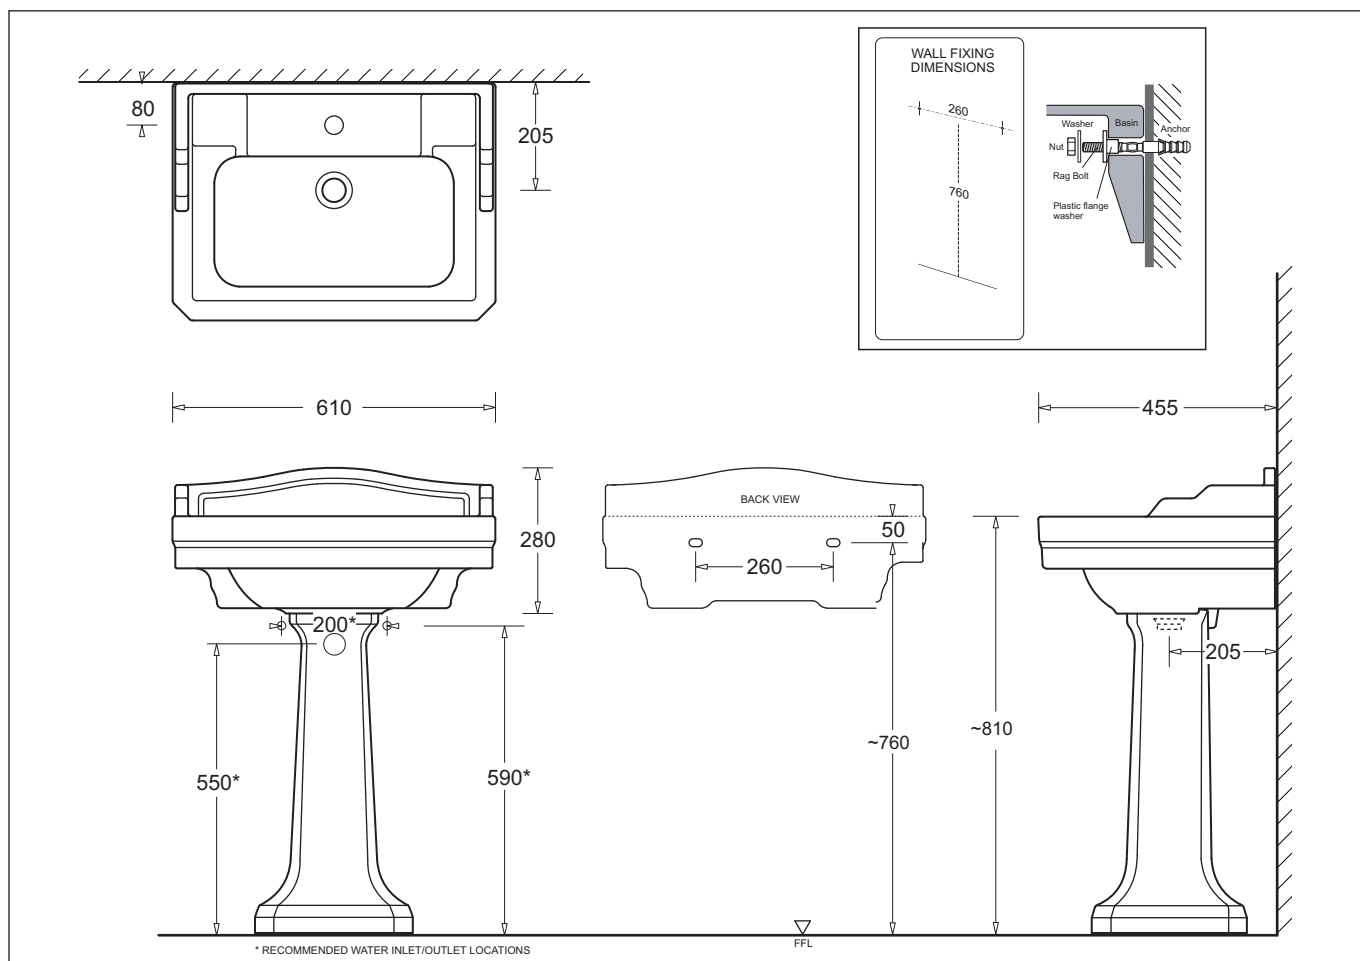

COLONIAL

WALL BASIN
WITH PEDESTAL

Nominal Size 610 x 455mm

1 TAPHOLE

COLONIAL

WALL BASIN WITH PEDESTAL

- Large period style vitreous china washbasin with matching pedestal
- Available with 1 taphole for mixer tapware
- 32mm waste outlet
- 610 x 455mm
- Bowl capacity 7.1L

Provided

Item	Description	Code
Basin	Colonial Wall Basin	JBSC861.1
Pedestal	Colonial Pedestal	JBSC830
Plug & Waste	Waste 32mm-Chrome	PW1
Installation	Rag Bolts	✓

All dimensions are in millimetres and are subject to normal manufacturing variation of +/- 3mm on all surfaces. As product development is ongoing BPA reserves the right to vary specifications without notice.