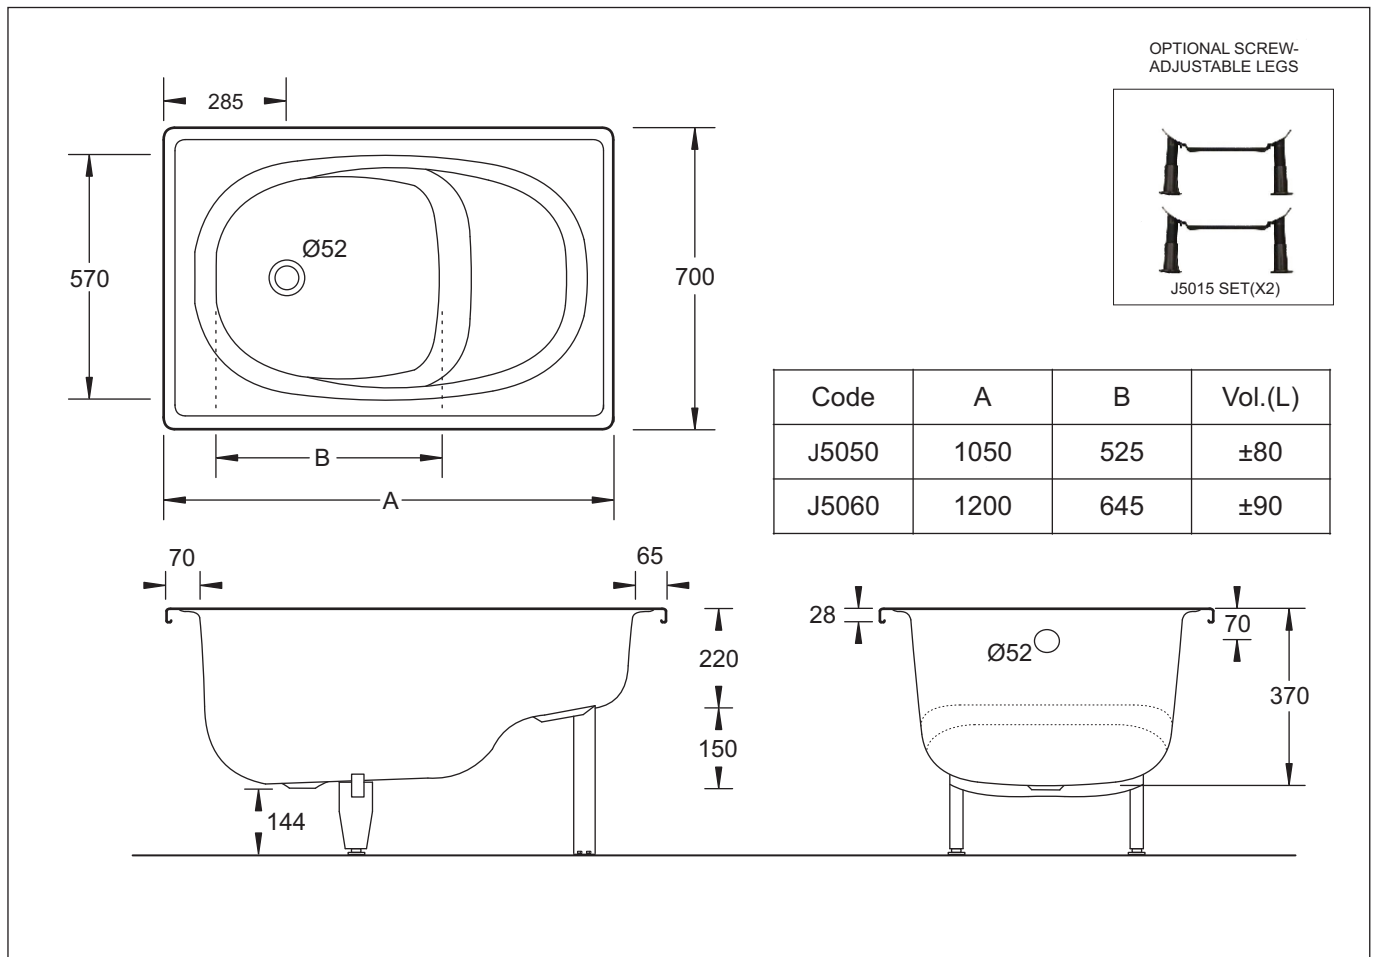

## ENAMELLED STEEL SHOWER BATHS

- Quality European manufactured pressed steel bath
- Durable scratch resistant vitreous enamelled finish
- Modern styling with simple easy-clean lines
- Suitable for commercial or domestic installation
- 1050 x 700mm and 1200 x 700mm sizes to suit most installations
- Comfortable shape with generous depth
- 
- 
- Perfect for smaller spaces
- Built-in seat for added comfort and safe seating for children and people with disabilities

### Provided

Item	Description	Code
Bath	Ultra Compact 1050 Shower Bath	OR J5050
Bath	Compact 1200 Shower Bath	
Installation	Instruction Sheet	✓

### Optional

		J5051
Bath Leg Set	Compact 1200 Shower Bath	J5061

All dimensions are in millimetres and are subject to normal manufacturing variation.  
BPA reserves the right to vary specifications without notice.  
Bathroom Products Australia P/L ABN 87 079 297 617