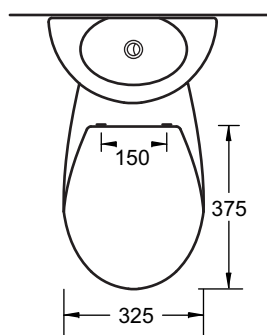

CHILDRENS CLOSE COUPLED TOILET SUITE

- Child friendly, fun egg-shaped vitreous china close coupled toilet suite
- Coloured cistern lid available - Green, Lemon, Rose, Blue or White
- Low seat height suitable for children up to 12yrs
- Bowl finished in HYGIENE glaze for easy cleaning
- Matching toilet seat
- Right hand water inlet
- 4 Star dual flush efficiency
- Adjustable connector to achieve 90-160mm set out (X011H)
- Optional adjustable connector to achieve 160-200 mm set our (X011B)

Provided

Item	Description	Code
Toilet	Egg Close Coupled Pan	C67977
Cistern	Egg Cistern	C6262
Seat	Egg Toilet Seat	C9007
Sewer	S Connector 90-160mm set out	X011H
Installation	Floor Fixing Kit	XTWP10
Installation	Instruction Sheet	

Optional

Sewer	S Connector 160-200mm set out	X011B
Anti Vandal Kit	Lid locking bridge + Button	XJ122A

SUPPLIED WITH X011H
ADJUSTABLE CONNECTOR
FOR S TRAP INSTALLATIONS
P TRAP HEIGHT 180mm

Standard Fittings	
Inlet Valve	XJ100
Outlet Valve	XJ114
Button	XJ147
Cistern Collar	XC9374
Cistern Bolts	XC9375

* RECOMMENDED WATER INLET LOCATION

All dimensions are in millimetres and are subject to normal manufacturing variation of +/- 3mm on all surfaces. As product development is ongoing BPA reserves the right to vary specifications without notice.