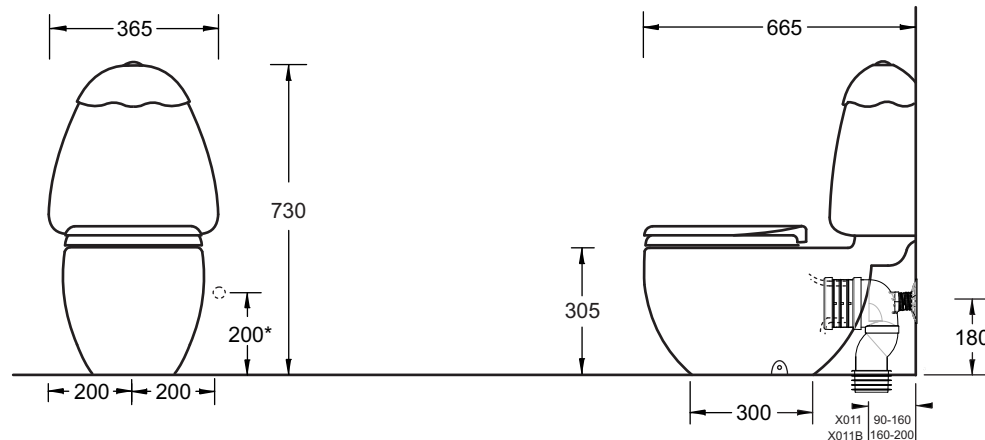

CHILDRENS CLOSE COUPLED TOILET SUITE

- Child friendly, fun egg-shaped vitreous china close coupled toilet suite
- Coloured cistern lid available - Green, Lemon, Rose, Blue or White
- Low seat height suitable for children up to 12yrs
- Bowl finished in HYGIENE glaze for easy cleaning
- Matching toilet seat
- Right hand water inlet
- 4 Star dual flush efficiency
- Adjustable connector to achieve 90-160mm set out (X011H)
- Optional adjustable connector to achieve 160-200 mm set our (X011B)

Provided

Item	Description	Code
Toilet	Egg Close Coupled Pan	C67977
Cistern	Egg Cistern	C6262
Seat	Egg Toilet Seat	C9007
Sewer	S Connector 90-160mm set out	X011H
Installation	Floor Fixing Kit	XTWP10
Installation	Instruction Sheet	

Optional

Sewer	S Connector 160-200mm set out	X011B
Anti Vandal Kit	Lid locking bridge + Button	XJ122A

SUPPLIED WITH X011H
ADJUSTABLE CONNECTOR
FOR S TRAP INSTALLATIONS
P TRAP HEIGHT 180mm

Standard Fittings	
Inlet Valve	XJ100
Outlet Valve	XJ114
Button	XJ147
Cistern Collar	XC9374
Cistern Bolts	XC9375

* RECOMMENDED WATER INLET LOCATION

All dimensions are in millimetres and are subject to normal manufacturing variation of +/- 3mm on all surfaces. As product development is ongoing BPA reserves the right to vary specifications without notice.