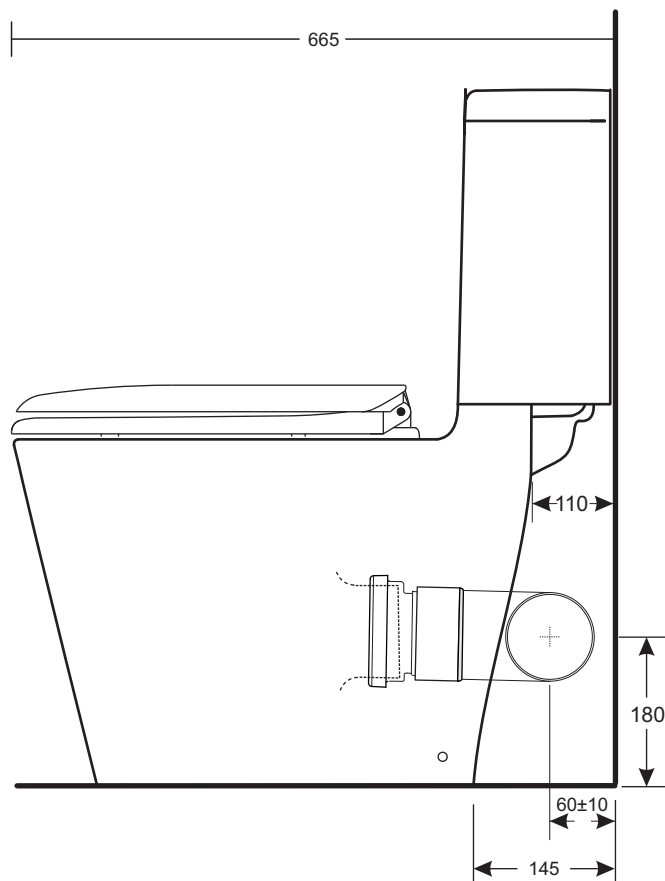

SKEW SET OUT DIMENSIONS

SPACE SOLUTIONS CLOSE COUPLED SUITE

Product Code: C6799.6269SK

TOP VIEW

SIDE VIEW

All dimensions are in millimetres and are subject to normal manufacturing variation of +/- 3mm on all surfaces. As product development is ongoing BPA reserves the right to vary specifications without notice.
Bathroom Products Australia P/L ABN 87 079 297 617