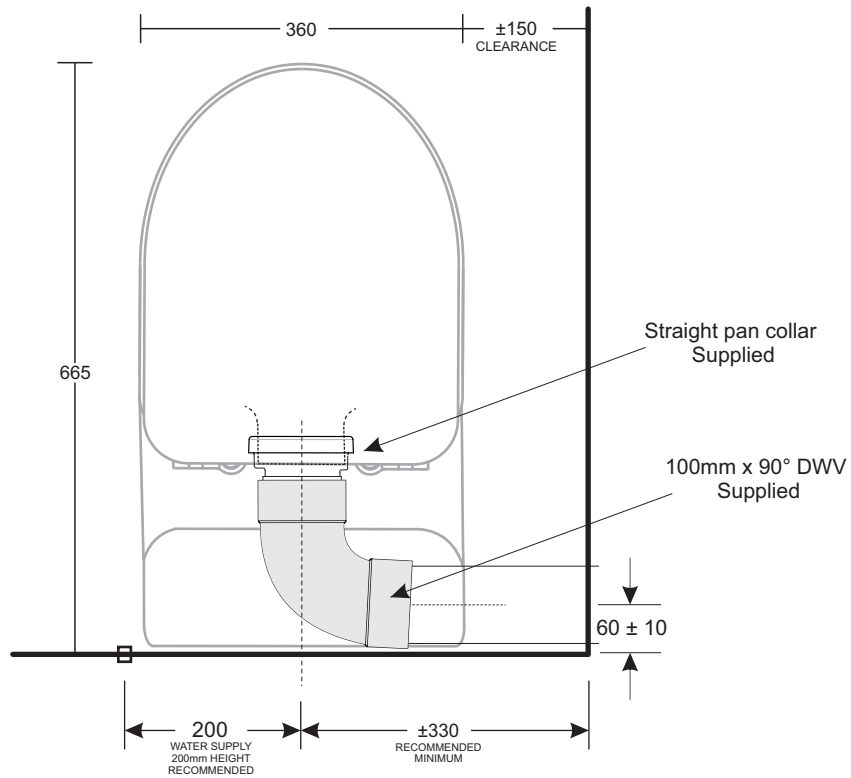

SKEW SET OUT DIMENSIONS

SPACE SOLUTIONS CLOSE COUPLED SUITE

Product Code: C6799.6269SK

TOP VIEW

SIDE VIEW

All dimensions are in millimetres and are subject to normal manufacturing variation of +/- 3mm on all surfaces. As product development is ongoing BPA reserves the right to vary specifications without notice.
Bathroom Products Australia P/L ABN 87 079 297 617