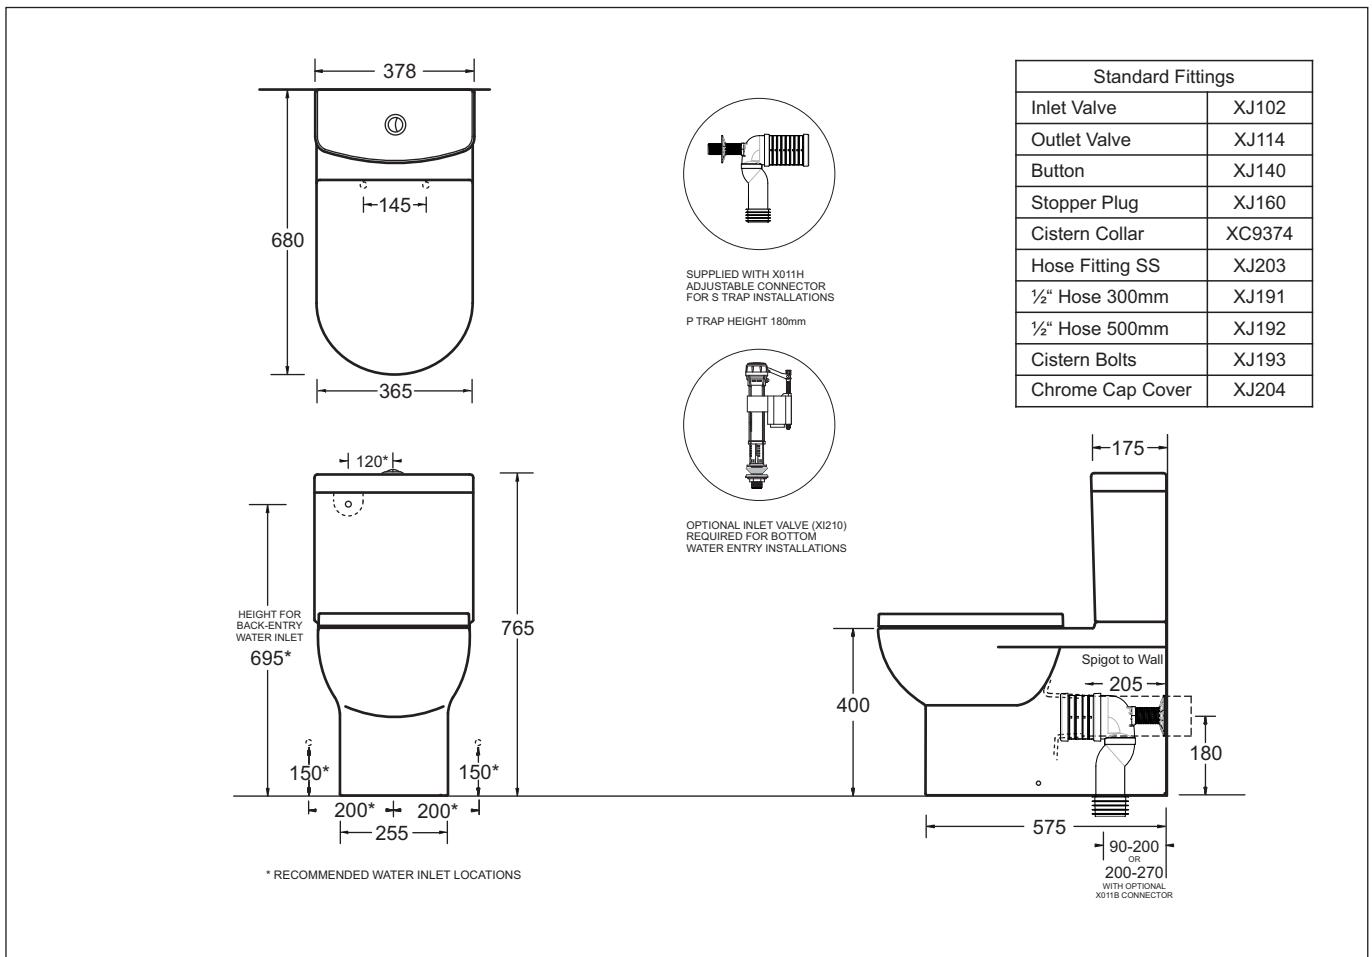

LIFE

CLOSE COUPLED FLUSH TO WALL TOILET SUITE
S or P TRAP

Soft Close Seat

- Smartly styled flush to wall close coupled vitreous china toilet suite
- Modern styling with simple easy-clean lines
- Supplied with soft close, quick release seat as standard
- 4 Star dual flush efficiency
- Water inlet adjustable for concealed back entry or optional left/right hand bottom entry
- Adjustable S connector supplied for 90-200mm set out
- Optional adjustable S connector for 200-270mm set out

Provided

Item	Description	Code
Toilet	Life Flush to Wall Close Coupled Pan	J2700
Cistern	Life Cistern	J2750
Seat	Heart/Life Soft Close Quick-Release Seat	J2809
Sewer	S Connector 90-200mm set out	X011H
Installation	Floor Fixing Kit	XJ200
Installation	Instruction Sheet	✓

Optional

Sewer	S Connector 200-270mm set out	X011B
Inlet Valve	Bottom Entry Inlet Valve	XI210

JohnsonSuisse

All dimensions are in millimetres and are subject to normal manufacturing variation of +/- 3mm on all surfaces. As product development is ongoing BPA reserves the right to vary specifications without notice.