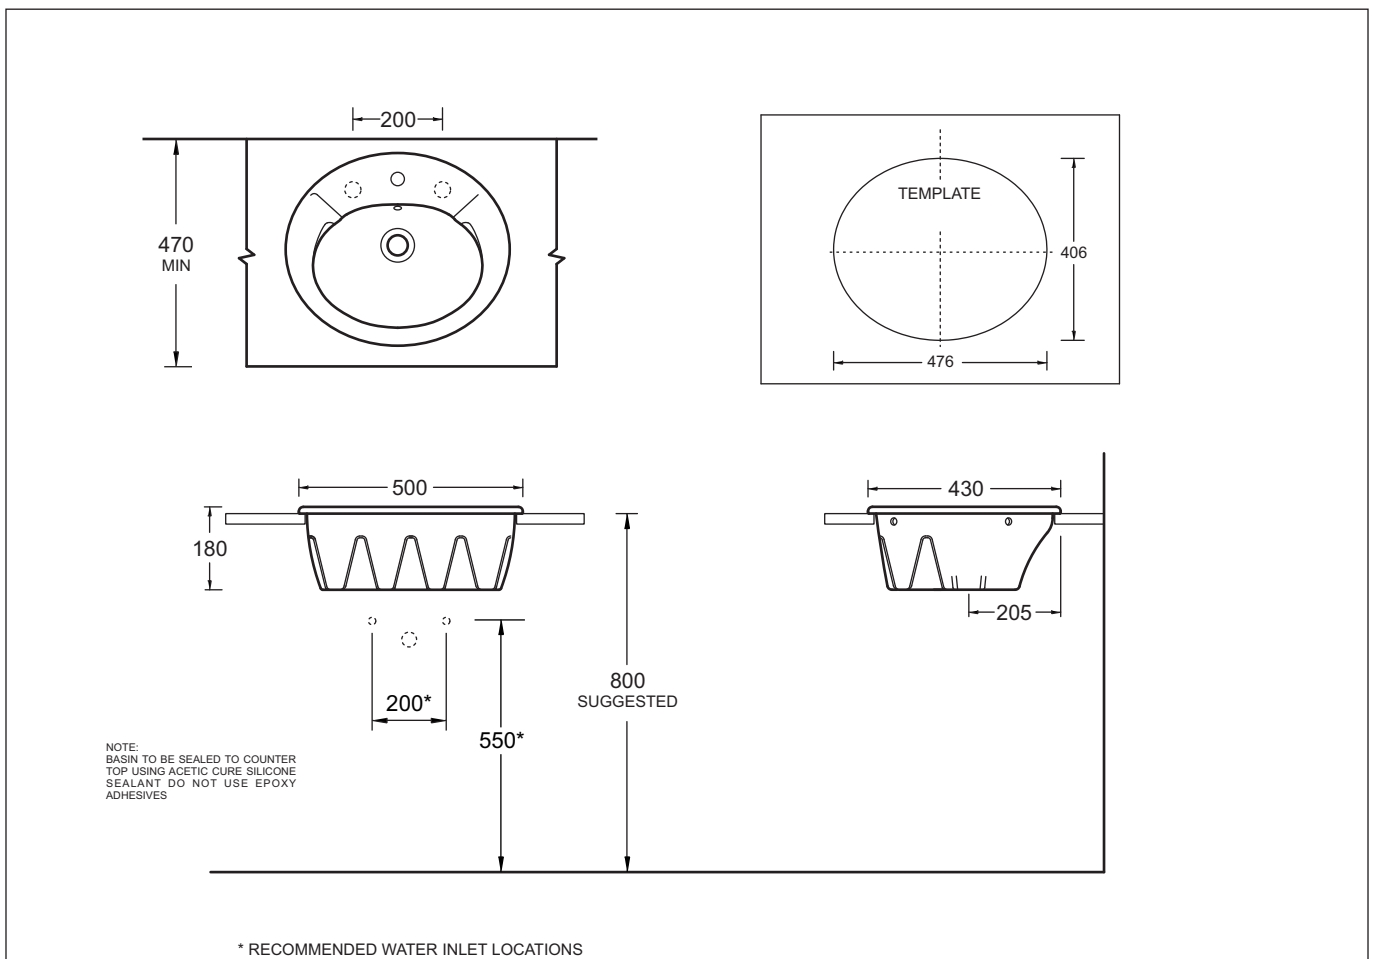

## AVON

COUNTER TOP DROP IN VANITY BASIN

Nominal size 500 x 430mm

1 or 3 TAPHOLE

- Attractive oval shaped general use vanity basin with twin soap recesses.
- Standard overflow
- Available with 1 or 3 tap holes
- 32mm waste outlet
- Bowl capacity 4.5L
- 500 x 430mm

### Provided

Type	Description	Code
Basin	Avon Counter Top Vanity Basin	J3001
O/Flow Trim	CP Ring - JS	X063
Installation	Counter Template Kit	✓
Optional Accessories		
Plug&Waste	Plug & Waste 32/40mm O/Flow Plastic	PW2

All dimensions are in millimetres and are subject to normal manufacturing variation of +/- 3mm on all surfaces. As product development is ongoing BPA reserves the right to vary specifications without notice.