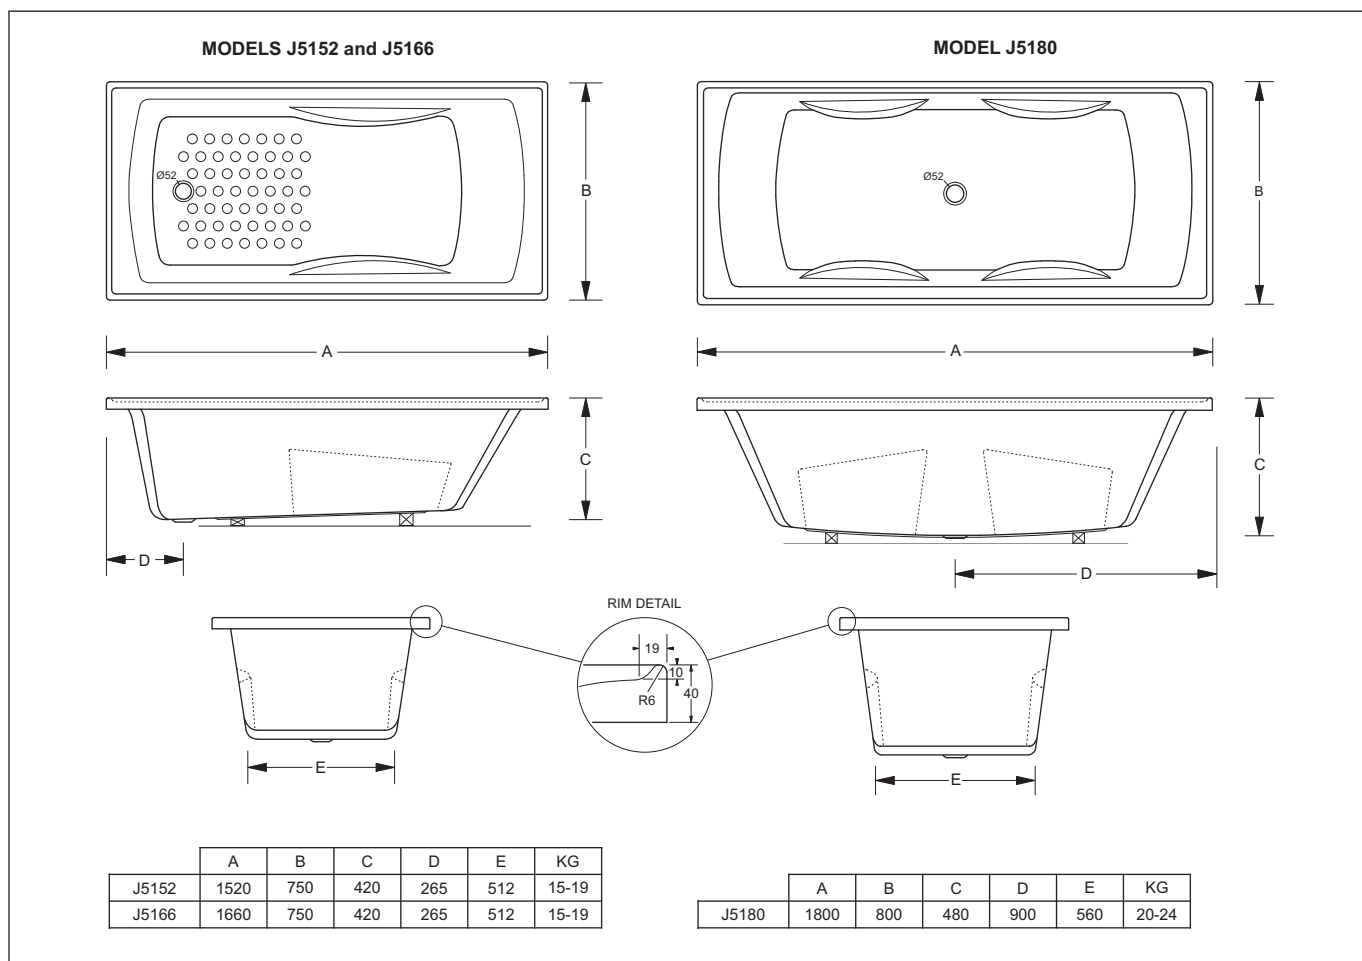

SELECT MKII

MOULDED ACRYLIC BATH SERIES

- 1520 x 750 SINGLE
- 1660 x 750 SINGLE
- 1800 x 800 TWIN

J5152/J5166

J5180

SELECT MKII

MOULDED ACRYLIC BATH SERIES

- Premium moulded acrylic baths designed for both practicality and economy
- 3 sizes available - two singles and a large twin bath
- Anatomical design form for maximum bathing comfort
- Modern styling with simple easy-clean lines
- All models have integrally moulded arm rests
- Suitable for domestic applications
- Floor supports are permanently fixed to the bath base for easy installation
- Self levelling base without mortar bedding

Provided

Item	Description	Code
Bath	Select MkII Single 1520 x 750	J5152
Bath	Select MkII Single 1660 x 750	J5166
Bath	Select MkII Twin 1800 x 800	J5180
Installation	Installation Sheet	✓

All dimensions are in millimetres and are subject to normal manufacturing variation of +/- 3mm on all surfaces. As product development is ongoing BPA reserves the right to vary specifications without notice.