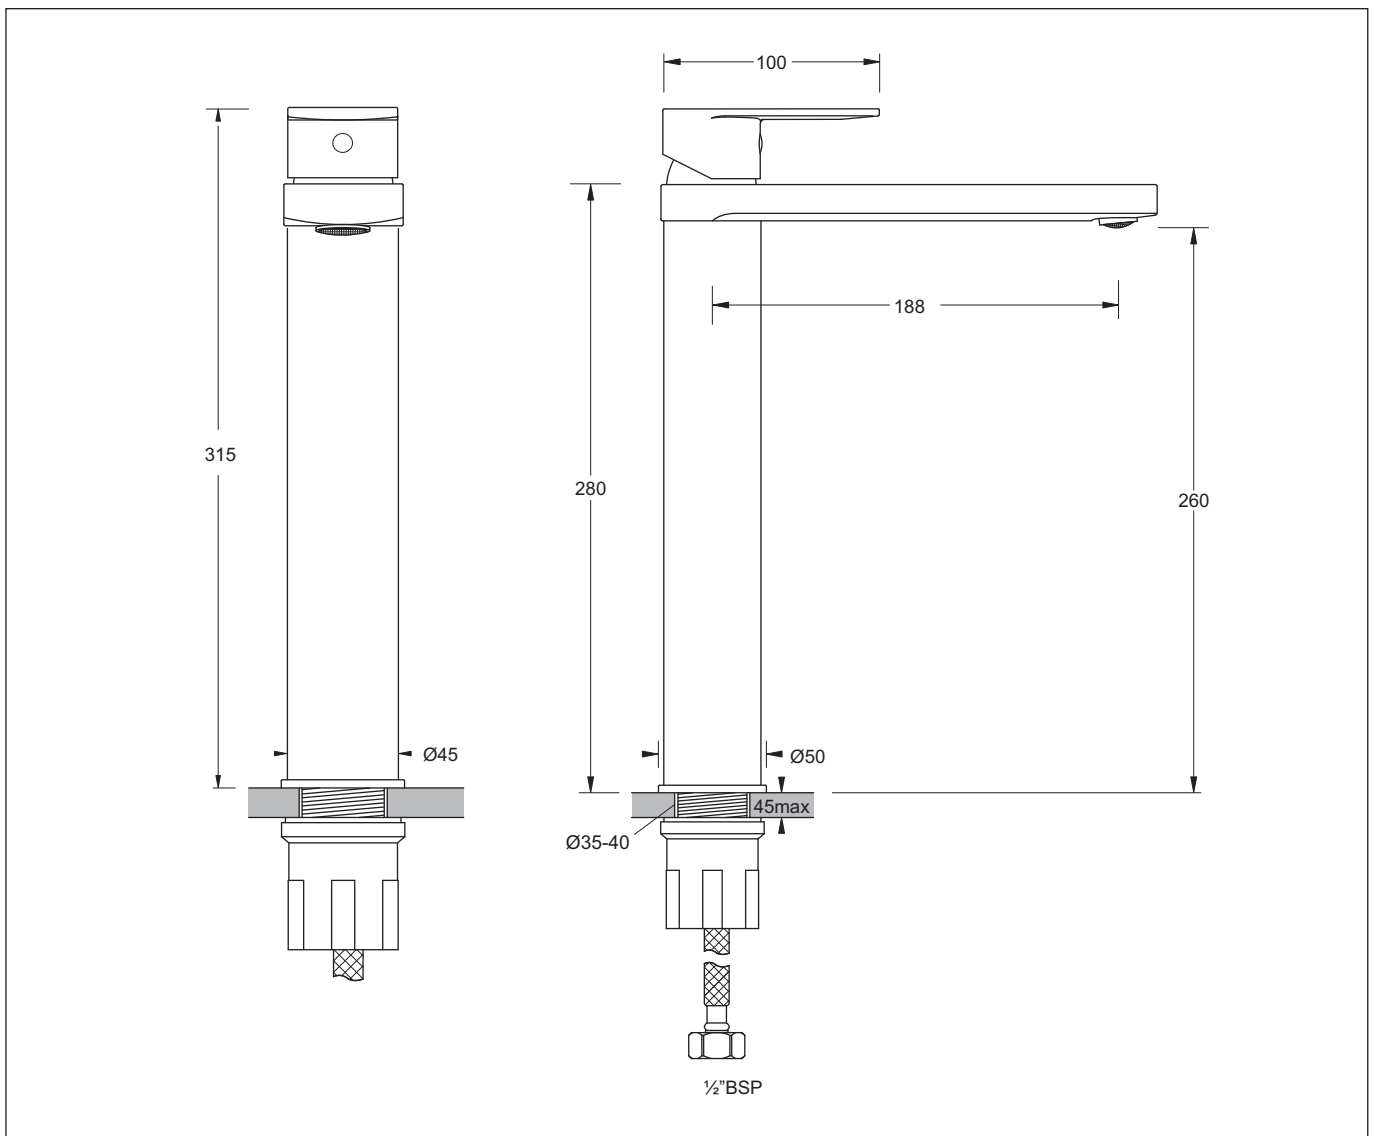

SARDINA XTRA BASIN MIXER

TALL SINGLE LEVER MIXER TAP

SARDINA XTRA BASIN MIXER

TALL SINGLE LEVER MIXER TAP

- Attractively styled basin mixer with a fixed spout
- Extra height suitable for bench mounting with vessel type basins
- Single lever activation with a flat lever design style
- Rectangular spout pattern with aerator
- Quality 35mm diameter ceramic disc provides accurate flow and mixing temperature control
- Simple water supply connection via two fitted flexihoses
- Easy-to-use backnut arrangement for simple fitting

Provided		
Item	Description	Code
Tapware	Sardina Tall Basin Mixer	MTS223
Installation	Instruction sheet	✓

All dimensions are in millimetres and are subject to normal manufacturing variation.
As product development is ongoing BPA reserves the right to vary specifications without notice.
Bathroom Products Australia P/L ABN 87 079 297 617