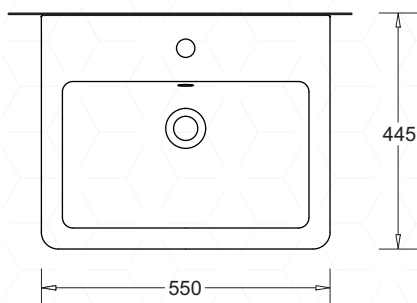

QUADO 550

WALL/PEDESTAL BASIN

JohnsonSuisse
Bathroom Solutions

CODE:
J3162.1

FEATURES

- CONTEMPORARY RECTANGULAR CERAMIC WALL BASIN
- FEATURES A WIDE SOAP PLATFORM AREA
- 1 TAPHOLE
- STANDARD OVERFLOW
- 32mm WASTE OUTLET
- BASIN CAPACITY 6.6L

COMPONENTS

QUADO 550 WALL BASIN
POP-UP PLUG/WASTE - 32mm
CHROME INSTALLATION KIT (RAG BOLTS)

J3162.1
PW5
X022

OPTIONAL

STANDARD SHROUD
STANDARD PEDESTAL

J3168
J3149

WARRANTY

10 YEARS - REFER TO T&CS AT johnsonsuisse.com.au

NOMINAL SIZE 550 x 445mm

QUADO 550
GENERAL ARRANGEMENT

* RECOMMENDED WATER/OUTLET LOCATIONS

TECHNICAL DATA SHEET

SUPERSEDES ALL PREVIOUS ISSUES

All dimensions are in millimetres and are subject to normal manufacturing variation.
As product development is ongoing BPA reserves the right to vary specifications without notice.
Bathroom Products Australia P/L ABN 87 079 297 617