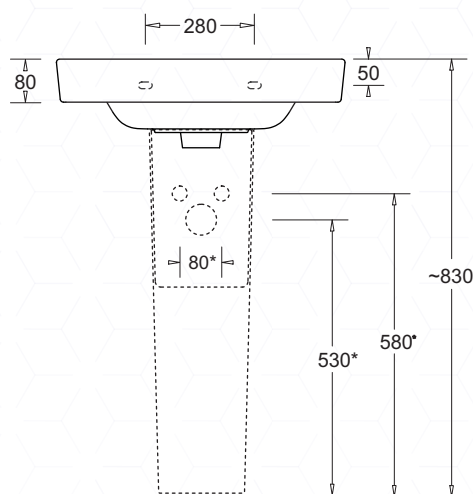

QUADO 550

WALL/PEDESTAL BASIN

JohnsonSuisse
Bathroom Solutions

CODE:
J3162.1

FEATURES

- CONTEMPORARY RECTANGULAR CERAMIC WALL BASIN
- FEATURES A WIDE SOAP PLATFORM AREA
- 1 TAPHOLE
- STANDARD OVERFLOW
- 32mm WASTE OUTLET
- BASIN CAPACITY 6.6L

COMPONENTS

QUADO 550 WALL BASIN
POP-UP PLUG/WASTE - 32mm
CHROME INSTALLATION KIT (RAG BOLTS)

J3162.1
PW5
X022

OPTIONAL

STANDARD SHROUD
STANDARD PEDESTAL

J3168
J3149

WARRANTY

10 YEARS - REFER TO T&CS AT johnsonsuisse.com.au

NOMINAL SIZE 550 x 445mm

QUADO 550
GENERAL ARRANGEMENT

* RECOMMENDED WATER/OUTLET LOCATIONS

TECHNICAL DATA SHEET

SUPERSEDES ALL PREVIOUS ISSUES

All dimensions are in millimetres and are subject to normal manufacturing variation.
As product development is ongoing BPA reserves the right to vary specifications without notice.
Bathroom Products Australia P/L ABN 87 079 297 617