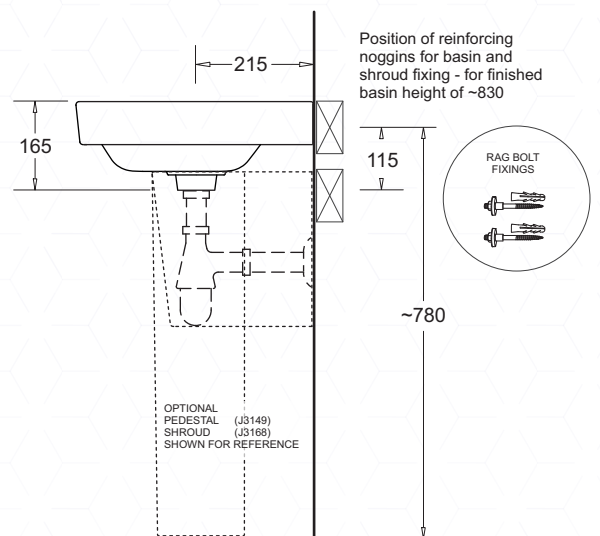

QUADO 550

WALL/PEDESTAL BASIN

JohnsonSuisse
Bathroom Solutions

CODE:
J3162.1

FEATURES

- CONTEMPORARY RECTANGULAR CERAMIC WALL BASIN
- FEATURES A WIDE SOAP PLATFORM AREA
- 1 TAPHOLE
- STANDARD OVERFLOW
- 32mm WASTE OUTLET
- BASIN CAPACITY 6.6L

COMPONENTS

QUADO 550 WALL BASIN
POP-UP PLUG/WASTE - 32mm
CHROME INSTALLATION KIT (RAG BOLTS)

J3162.1
PW5
X022

OPTIONAL

STANDARD SHROUD
STANDARD PEDESTAL

J3168
J3149

WARRANTY

10 YEARS - REFER TO T&CS AT johnsonsuisse.com.au

NOMINAL SIZE 550 x 445mm

QUADO 550
GENERAL ARRANGEMENT

* RECOMMENDED WATER/OUTLET LOCATIONS

TECHNICAL DATA SHEET

SUPERSEDES ALL PREVIOUS ISSUES

All dimensions are in millimetres and are subject to normal manufacturing variation.
As product development is ongoing BPA reserves the right to vary specifications without notice.
Bathroom Products Australia P/L ABN 87 079 297 617