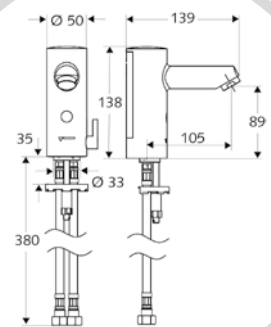

Up to 60% water reduction in comparison to a conventional single lever basin mixer.

Modus E Basin Mixer Cold

(012670699)

Modus E Basin Mixer Hot/Cold

(012680099)