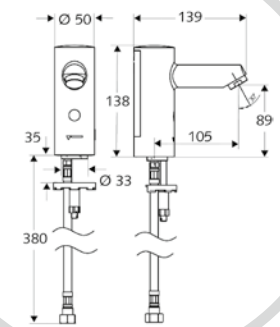

Up to 60% water reduction in comparison to a conventional single lever basin mixer.

Modus E Basin Mixer Cold

(012670699)

Modus E Basin Mixer Hot/Cold

(012680099)