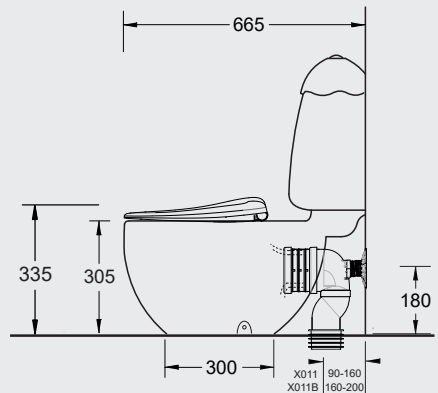

White

Features

- Child friendly, fun egg-shaped vitreous china close coupled toilet suite
- Coloured ceramic cistern lid in - Green, Yellow, Pink, Blue or White
- Low seat height suitable for children up to 12yrs
- Bowl finished in HYGIENE glaze for easy cleaning
- Includes a child safe soft close, quick release toilet seat
- Right hand water inlet
- 4 Star dual flush efficiency
- Adjustable connector to achieve 90-160mm set out (X011H)
- Optimal adjustable connector to achieve 160-200mm set out (X011B)