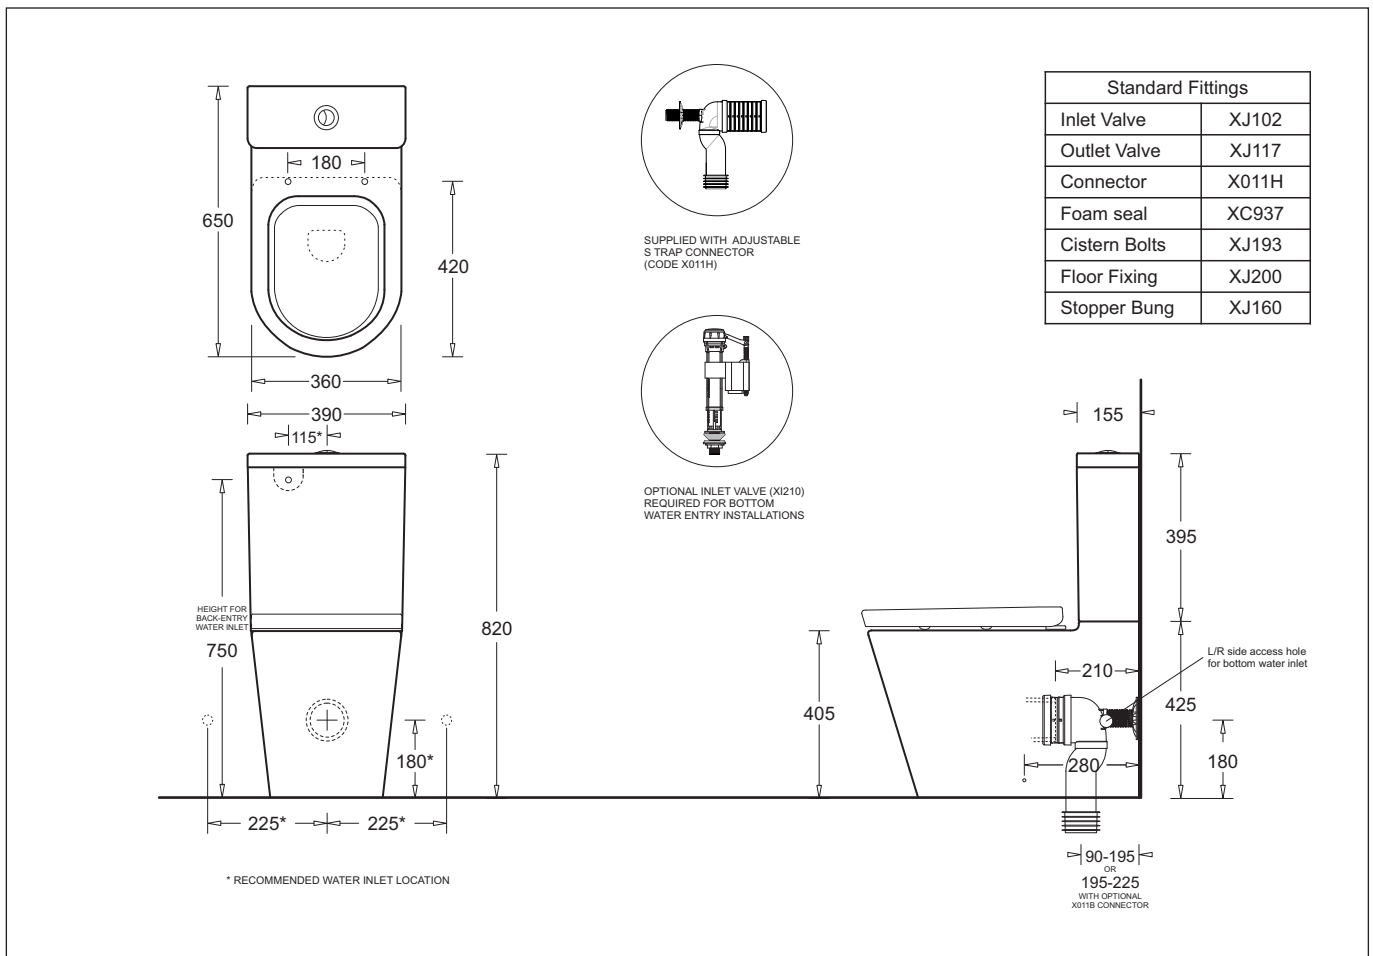

VENEZIA

CLOSE COUPLE, FLUSH TO WALL TOILET SUITE
S/P TRAP

Soft Close Seat

VENEZIA

CLOSE COUPLED, FLUSH TO WALL TOILET SUITE

- Smartly styled flush to wall close coupled vitreous china toilet suite
- Modern styling with simple easy-clean lines
- Supplied with soft close seat as standard
- 4 Star dual flush efficiency
- Concealed back entry water inlet. Left/right hand bottom entry conversion valve available.
- Adjustable S connector supplied for 90-195mm set out
- Optional adjustable S connector for 195-225mm set out

Provided

Item	Description	Code
Toilet	Venezia Flush to Wall Pan	J2320
Cistern	Venezia Cistern Back Entry	J2371
Seat	Venezia Soft Close Seat	JSEV101
Sewer	S Connector 90-195mm set out	X011H
Installation	Floor Fixing Kit	XJ200
Installation	Instruction Sheet	✓

Optional

Sewer	S Connector 195-225mm set out	X011B
Inlet Valve	Valve Kit for Bottom Entry Conversion	XJ108

All dimensions are in millimetres and are subject to normal manufacturing variation of +/- 3mm on all surfaces. As product development is ongoing BPA reserves the right to vary specifications without notice.
Bathroom Products Australia P/L ABN 87 079 297 617