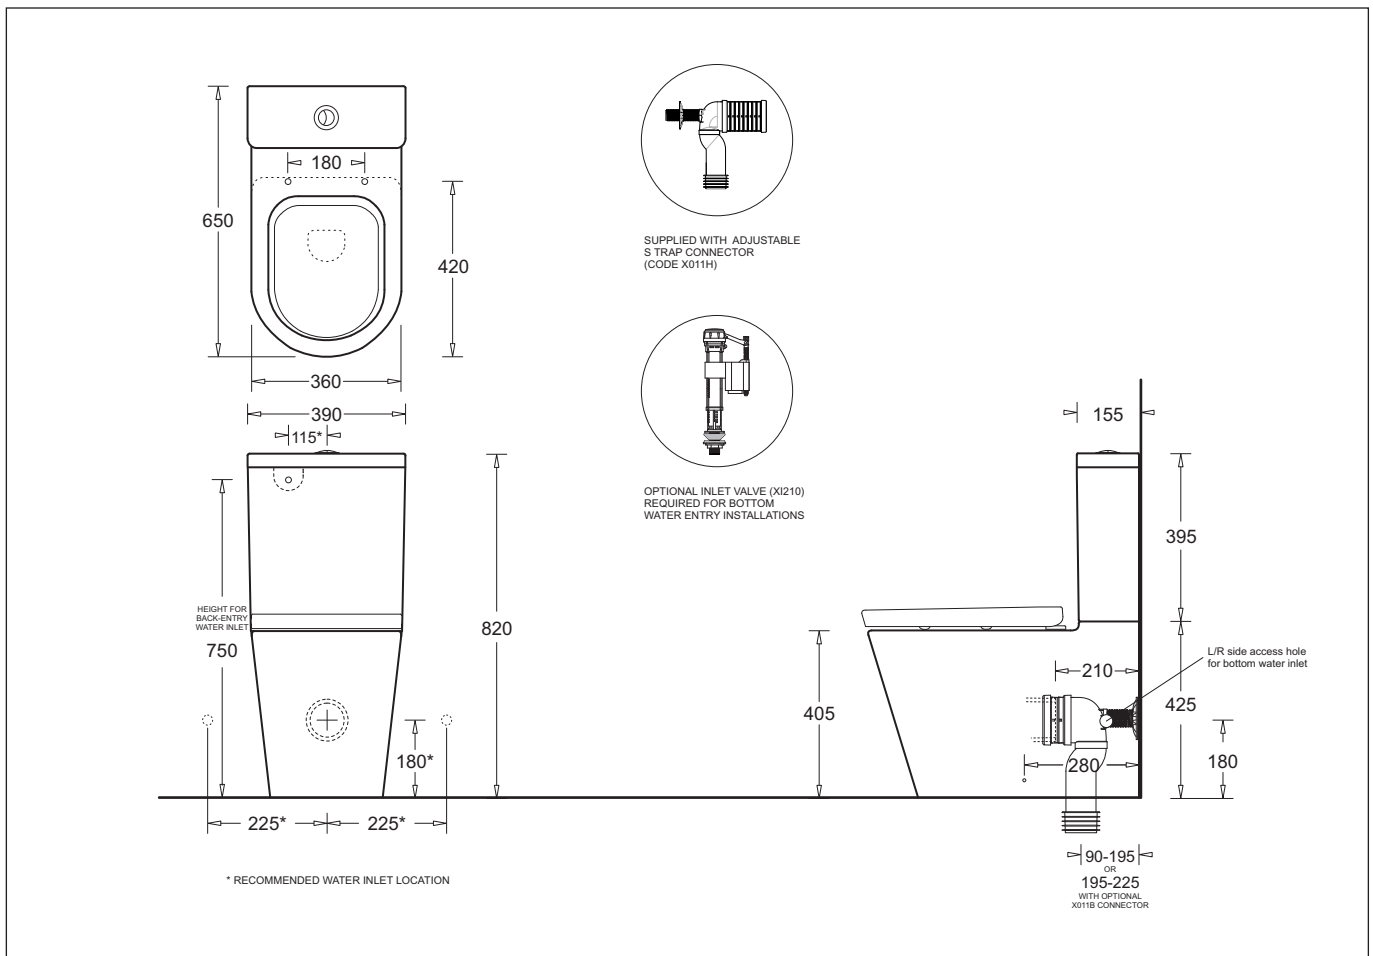

## CLOSE COUPLED, FLUSH TO WALL TOILET SUITE

- Smartly styled flush to wall close coupled vitreous china toilet suite
- Modern styling with simple easy-clean lines
- Supplied with soft close seat as standard
- 4 Star dual flush efficiency
- Concealed back entry water inlet. Left/right hand bottom entry conversion valve available.
- Adjustable S connector supplied for 90-195mm set out
- Optional adjustable S connector for 195-225mm set out

### Provided

Item	Description	Code
Toilet	Venezia Flush to Wall Pan	J2320
Cistern	Venezia Cistern Back Entry	J2371
Seat	Venezia Soft Close Seat	JSEV101
Sewer	S Connector 90-195mm set out	X011H
Installation	Floor Fixing Kit	XJ200
Installation	Instruction Sheet	✓

### Optional

Sewer	S Connector 195-225mm set out	X011B
Inlet Valve	Valve Kit for Bottom Entry Conversion	XJ108

All dimensions are in millimetres and are subject to normal manufacturing variation of +/- 3mm on all surfaces. As product development is ongoing BPA reserves the right to vary specifications without notice.  
Bathroom Products Australia P/L ABN 87 079 297 617