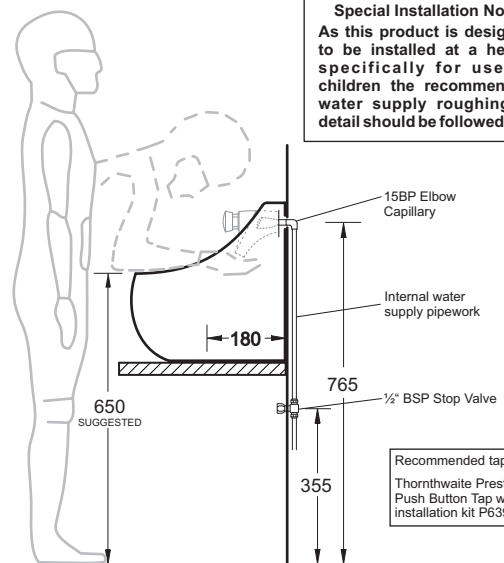

## WALL or COUNTER TOP BASIN

- Vitreous china basin specifically designed for use by children
- Suitable for domestic or commercial childcare/school use
- Can be installed with a matching colourful toilet suite to provide a fun bathroom environment for children
- Designed to be used with timed-stop lever or push-button tapware to conserve water
- HYGIENE glaze provides a smooth surface for easy cleaning
- Standard overflow
- 32mm waste outlet
- 510mm x 355mm

### Optional

Tapware	Presto 504 Tap with Mounting Kit	JTP121
---------	----------------------------------	--------

NOTE:  
BASIN TO BE SEALED TO WALL AND  
COUNTER TOP USING ACETIC CURE  
SILICONE SEALANT  
DO NOT USE EPOXY ADHESIVES

\* RECOMMENDED WATER INLET AND WASTE LOCATIONS

### INSTALLATION

**Special Installation Note**  
As this product is designed to be installed at a height specifically for use by children the recommended water supply roughing in detail should be followed.