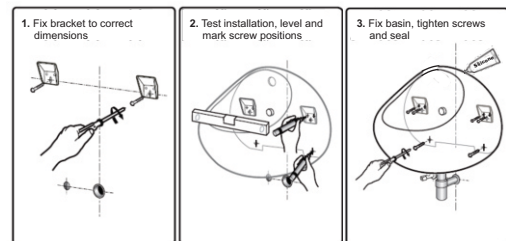

INSTALLATION