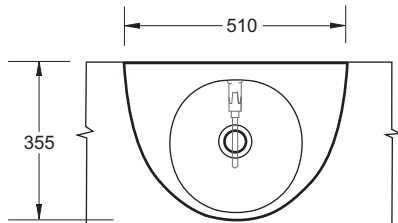

* RECOMMENDED WATER INLET AND WASTE LOCATIONS