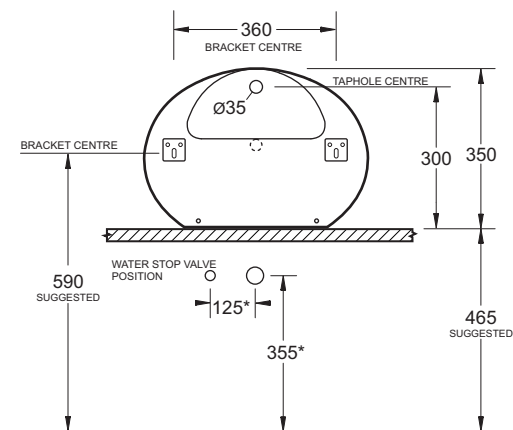

## EGG JUNIOR

WALL or COUNTER TOP BASIN

Nominal size 510 x 355mm

1 TAPHOLE

## WALL or COUNTER TOP BASIN

- Vitreous china basin specifically designed for use by children
- Suitable for domestic or commercial childcare/school use
- Can be installed with a matching colourful toilet suite to provide a fun bathroom environment for children
- Designed to be used with timed-stop lever or push-button tapware to conserve water
- HYGIENE glaze provides a smooth surface for easy cleaning
- Standard overflow
- 32mm waste outlet
- 510mm x 355mm

### Provided

Item	Description	Code
Basin	Egg Junior Wall/Counter Basin	C01427
Overflow Trim	CP Cap - Cotto	X065
Installation	Counter Cutting Template	✓
Install Kit - wall	Wall Mounting Kit	XC943
Plug & Waste	32/40mm Overflow-Chrome	PW2

\* RECOMMENDED WATER INLET AND WASTE LOCATIONS