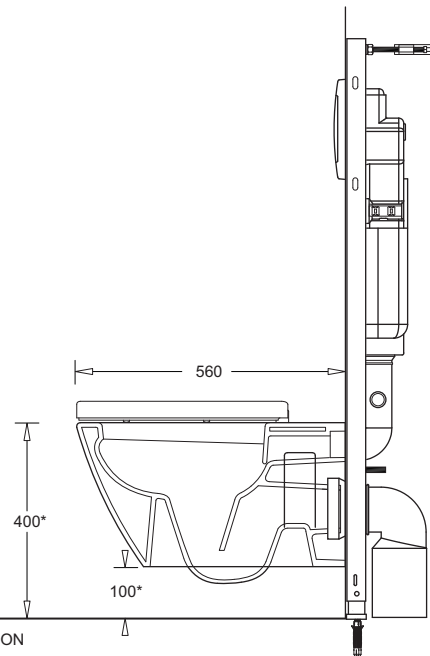

GEMELLI RIMLESS ECONOFLUSH

RIMLESS WALL HUNG PAN WITH INWALL CISTERN

FRONT DUAL FLUSH PUSH BUTTONS

4.5/3LITRE FLUSH

- A concealed inwall cistern with integrated mounting frame coupled with a modern rimless wall hung pan
- Suitable for commercial or domestic applications
- Adjustable legs to accommodate different pan heights (up to 450mm)
- Cistern with top water entry
- Suitable for tiled wall thickness of 20 to 60mm
- Five attractive button actuator styles with different finishes

JohnsonSuisse

Provided

Item	Description	Code
Cistern	EconoFlush Framed Inwall Cistern	J2986
Toilet	Gemelli Rimless Wall Hung Pan with Soft Close Seat	JTTG701
Button	Dual Flush Button Dimensions: 245 x 165mm	Available in: Black(B) Chrome© Matt(M) White(W)
		JB40-B/C/M/W
		JB50-B/C/M/W
		JB60-C/M/W
		JB70-B/C/M/W
JB80-B/C/M/W		
Installation	Instruction Sheet	✓

GENERAL DIMENSIONS

JB40

JB50

JB60

JB70

JB80

* RECOMMENDED DIMENSION

All dimensions are in millimetres and are subject to normal manufacturing variation of +/- 3mm on all surfaces. As product development is ongoing BPA reserves the right to vary specifications without notice.
Bathroom Products Australia P/L ABN 87 079 297 617