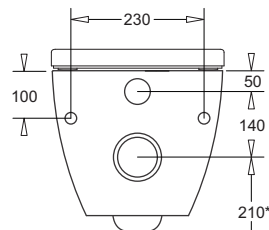

GEMELLI RIMLESS ECONOFLUSH

RIMLESS WALL HUNG PAN WITH INWALL CISTERN

FRONT DUAL FLUSH PUSH BUTTONS

4.5/3LITRE FLUSH

- A concealed inwall cistern with integrated mounting frame coupled with a modern rimless wall hung pan
- Suitable for commercial or domestic applications
- Adjustable legs to accommodate different pan heights (up to 450mm)
- Cistern with top water entry
- Suitable for tiled wall thickness of 20 to 60mm
- Five attractive button actuator styles with different finishes

JohnsonSuisse

Provided

Item	Description	Code
Cistern	EconoFlush Framed Inwall Cistern	J2986
Toilet	Gemelli Rimless Wall Hung Pan with Soft Close Seat	JTTG701
Button	Dual Flush Button Dimensions: 245 x 165mm	Available in: Black(B) Chrome© Matt(M) White(W)
		JB40-B/C/M/W
		JB50-B/C/M/W
		JB60-C/M/W
		JB70-B/C/M/W
JB80-B/C/M/W		
Installation	Instruction Sheet	✓

GENERAL DIMENSIONS

JB40

JB50

JB60

JB70

JB80

* RECOMMENDED DIMENSION

All dimensions are in millimetres and are subject to normal manufacturing variation of +/- 3mm on all surfaces. As product development is ongoing BPA reserves the right to vary specifications without notice.
Bathroom Products Australia P/L ABN 87 079 297 617