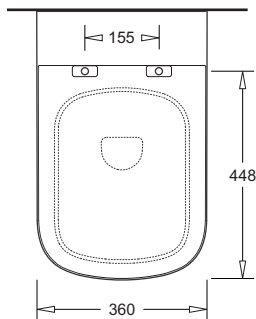

GEMELLI RIMLESS ECONOFLUSH

RIMLESS WALL HUNG PAN WITH INWALL CISTERN

FRONT DUAL FLUSH PUSH BUTTONS

4.5/3LITRE FLUSH

- A concealed inwall cistern with integrated mounting frame coupled with a modern rimless wall hung pan
- Suitable for commercial or domestic applications
- Adjustable legs to accommodate different pan heights (up to 450mm)
- Cistern with top water entry
- Suitable for tiled wall thickness of 20 to 60mm
- Five attractive button actuator styles with different finishes

JohnsonSuisse

Provided

Item	Description	Code
Cistern	EconoFlush Framed Inwall Cistern	J2986
Toilet	Gemelli Rimless Wall Hung Pan with Soft Close Seat	JTTG701
Button	Dual Flush Button Dimensions: 245 x 165mm	Available in: Black(B) Chrome© Matt(M) White(W)
		JB40-B/C/M/W
		JB50-B/C/M/W
		JB60-C/M/W
		JB70-B/C/M/W
JB80-B/C/M/W		
Installation	Instruction Sheet	✓

GENERAL DIMENSIONS

JB40

JB50

JB60

JB70

JB80

* RECOMMENDED DIMENSION

All dimensions are in millimetres and are subject to normal manufacturing variation of +/- 3mm on all surfaces. As product development is ongoing BPA reserves the right to vary specifications without notice.
Bathroom Products Australia P/L ABN 87 079 297 617