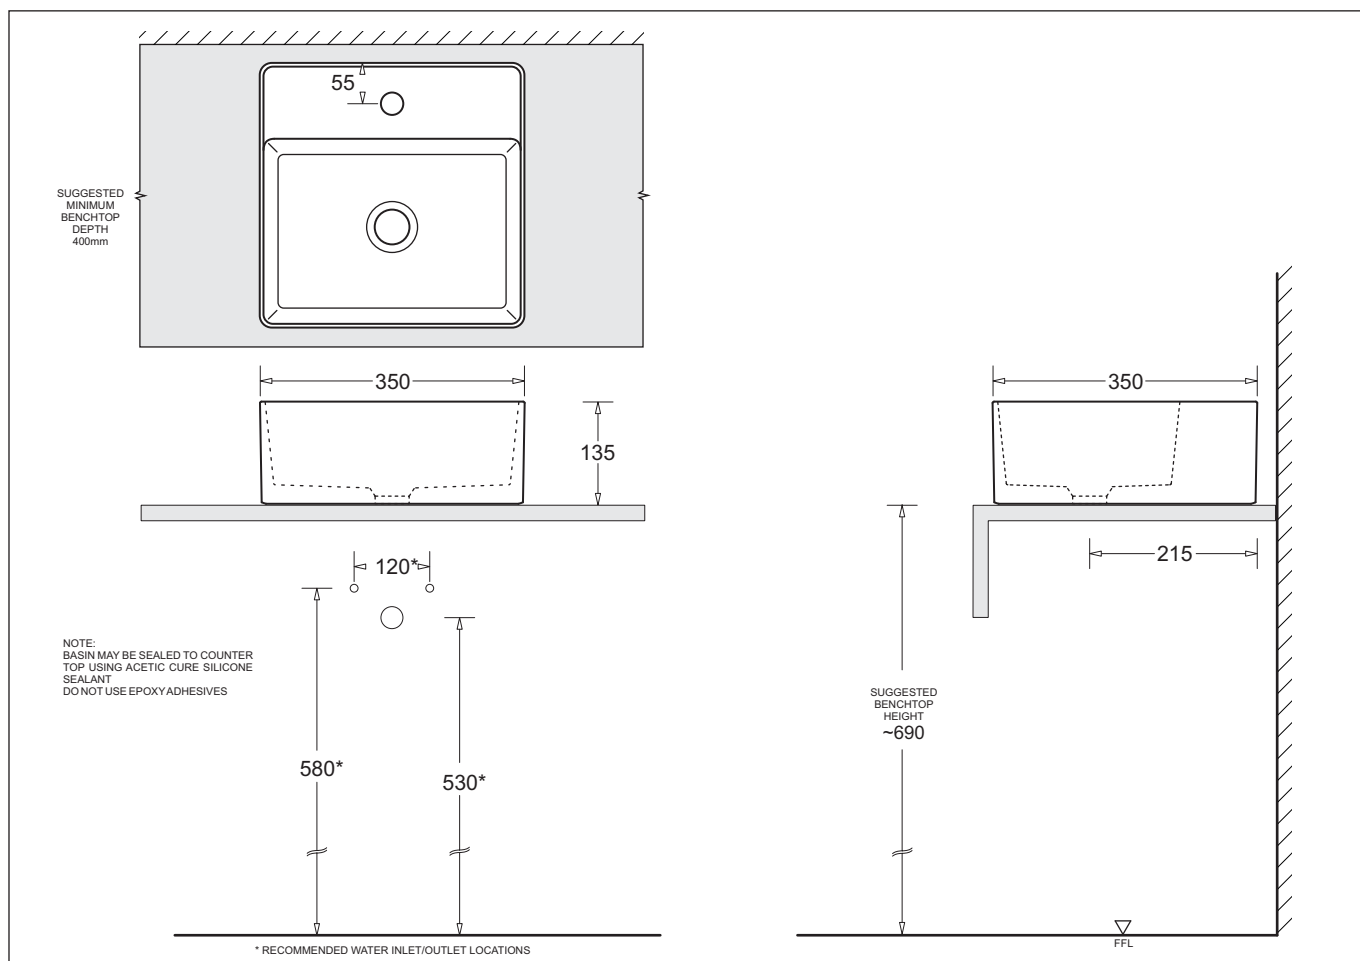

VENEZIA

SQUARE COUNTERTOP BASIN

Nominal Size 350 x 350mm

1 TAPHOLE

VENEZIA

ROUND COUNTERTOP BASIN

- Contemporary vitreous china vessel basin with fine lines
- Wide soap platform
- Single taphole for mixer tap
- Features modern vessel style
- 32mm waste outlet
- 350 x 350mm
- Capacity 5.9L

Provided

Item	Description	Code
Basin	Venezia Square Basin	JBSV035.1
Plug & Waste	Pop-up Waste 32mm-Chrome	PW6

All dimensions are in millimetres and are subject to normal manufacturing variation of +/- 3mm on all surfaces. As product development is ongoing BPA reserves the right to vary specifications without notice.