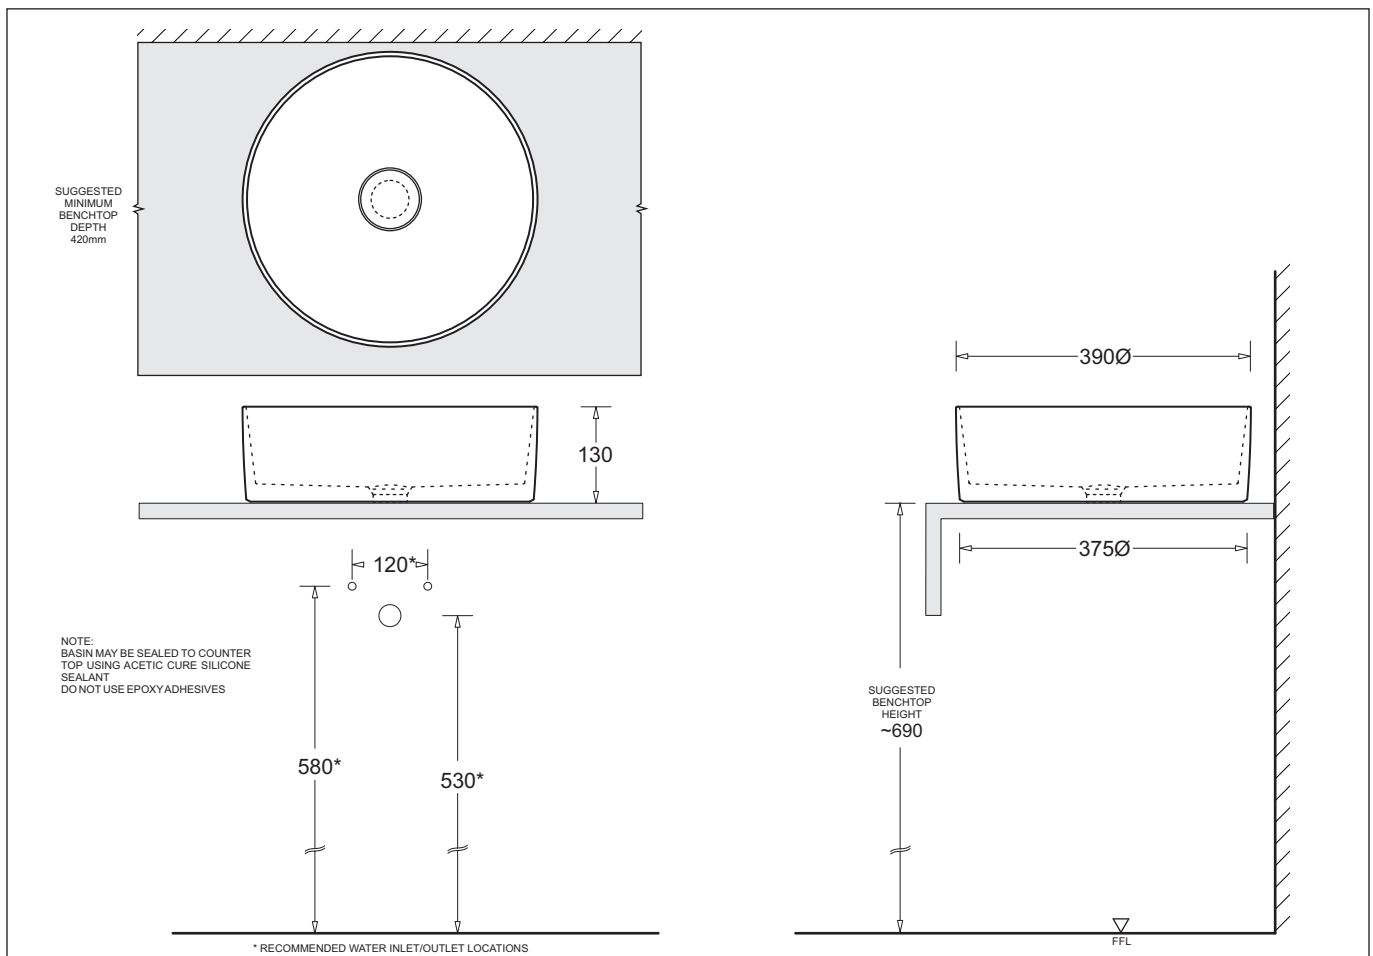

## **VENEZIA**

ROUND COUNTERTOP VESSEL

Nominal Diameter 390mm

0 TAPHOLE

## ROUND COUNTERTOP VESSEL

- Contemporary vitreous china vessel basin with fine lines
- Benchtop mounting permits wall or bench-top tapware fitting
- Features modern vessel style
- 32mm waste outlet with decorative china cover cap
- 390mm diameter
- Capacity 8.1L

### Provided

Item	Description	Code
Basin	Venezia Round Vessel	JBSV039
Plug & Waste	Pop-up Waste 32mm-Chrome	PW6

All dimensions are in millimetres and are subject to normal manufacturing variation of +/- 3mm on all surfaces. As product development is ongoing BPA reserves the right to vary specifications without notice.