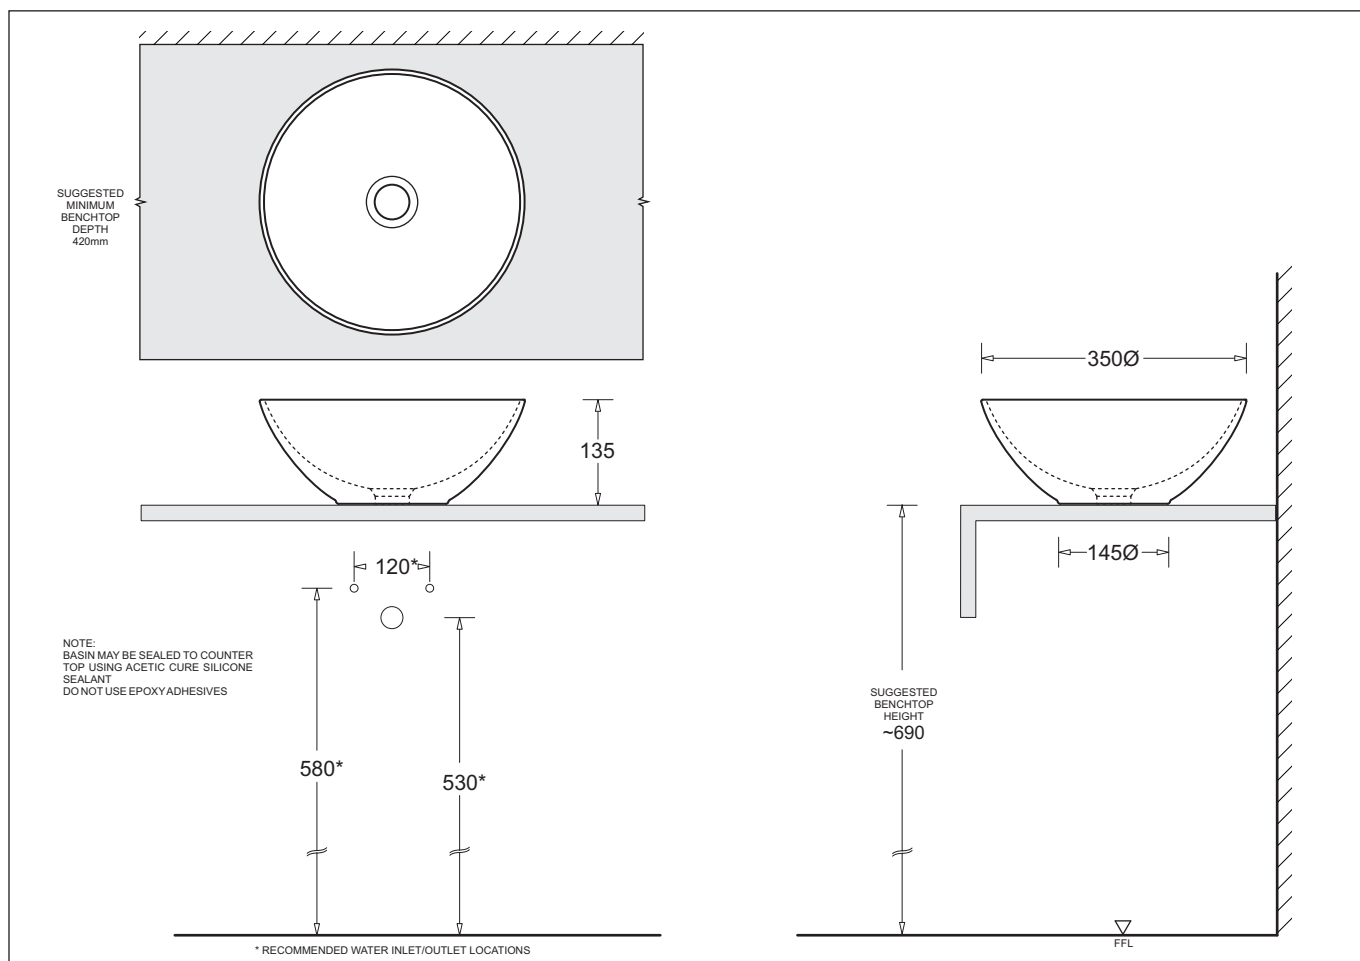

VENEZIA

ROUND BOWL COUNTERTOP VESSEL

Nominal Diameter 350mm

1 TAPHOLE

VENEZIA

ROUND BOWL COUNTERTOP VESSEL

- Contemporary vitreous china vessel basin
- Benchtop mounting permits wall or bench-top tapware fitting
- Features modern vessel style with fine lines
- 32mm waste outlet
- 350mm diameter
- Capacity 5.2L

Provided

Item	Description	Code
Basin	Venezia Round Bowl Vessel	JBSV036
Plug & Waste	Pop-up Waste 32mm-Chrome	PW6

All dimensions are in millimetres and are subject to normal manufacturing variation of +/- 3mm on all surfaces. As product development is ongoing BPA reserves the right to vary specifications without notice.