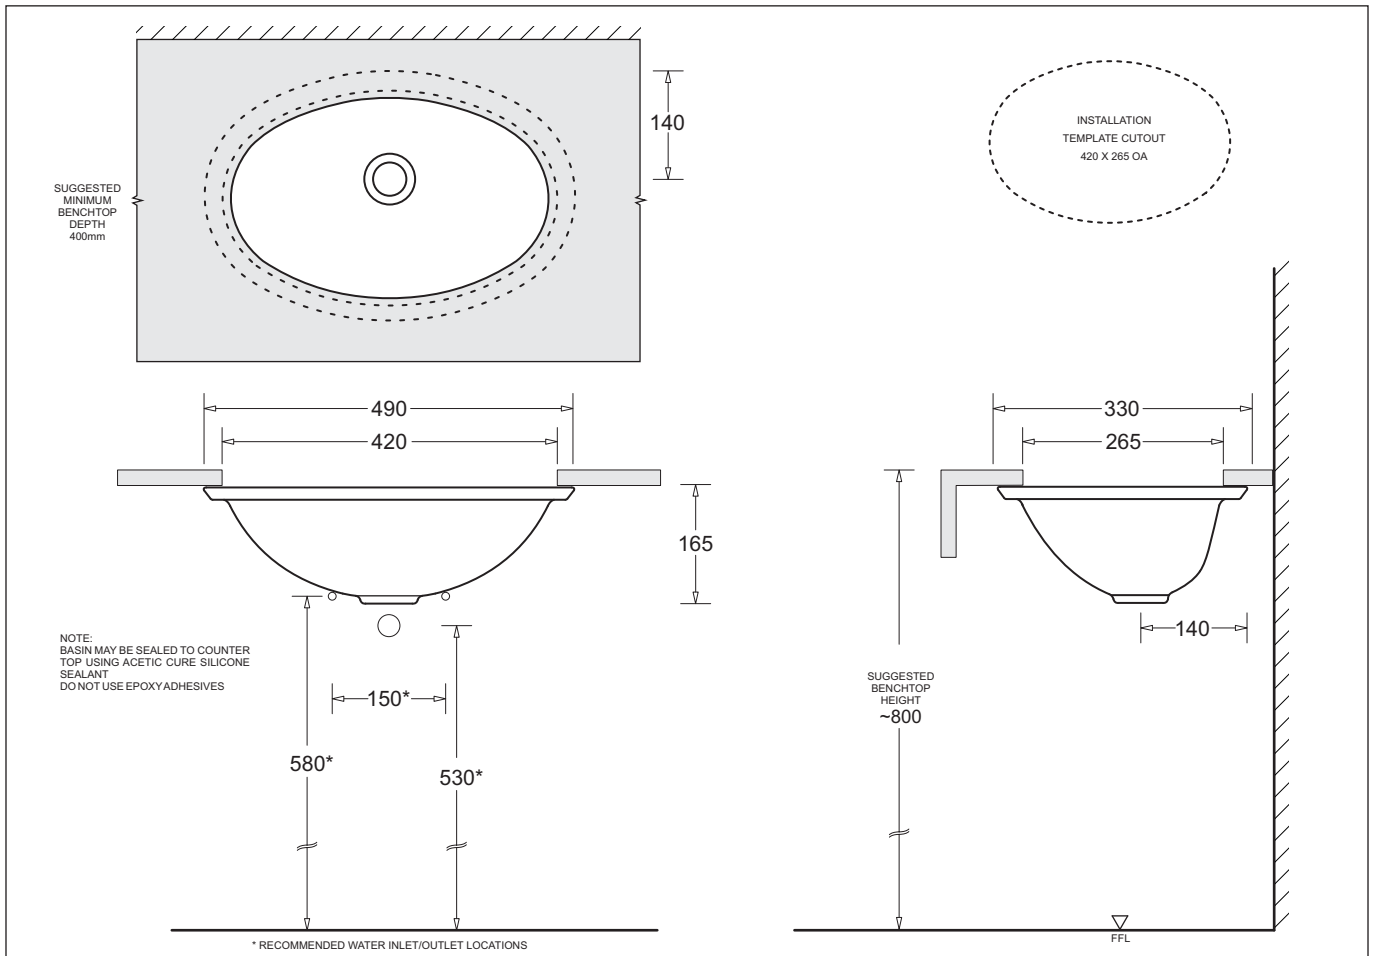

### **OVAL UNDERCOUNTER VANITY BASIN**

Nominal Size 490 x 330mm

0 TAPHOLE

## OVAL UNDERCOUNTER VANITY BASIN

- Contemporary vitreous china vanity basin
- Undercounter mounting
- No taphole - allows for bench or wall mount tapware
- 32mm waste outlet
- 490 x 330mm
- Capacity 8.5L

### Provided

Item	Description	Code
Basin	Emilia Oval Under-counter Basin	JBSE251
Plug & Waste	Pop-up Waste 32mm-Chrome	PW6
Installation	Counter template	✓

All dimensions are in millimetres and are subject to normal manufacturing variation of +/- 3mm on all surfaces. As product development is ongoing BPA reserves the right to vary specifications without notice.