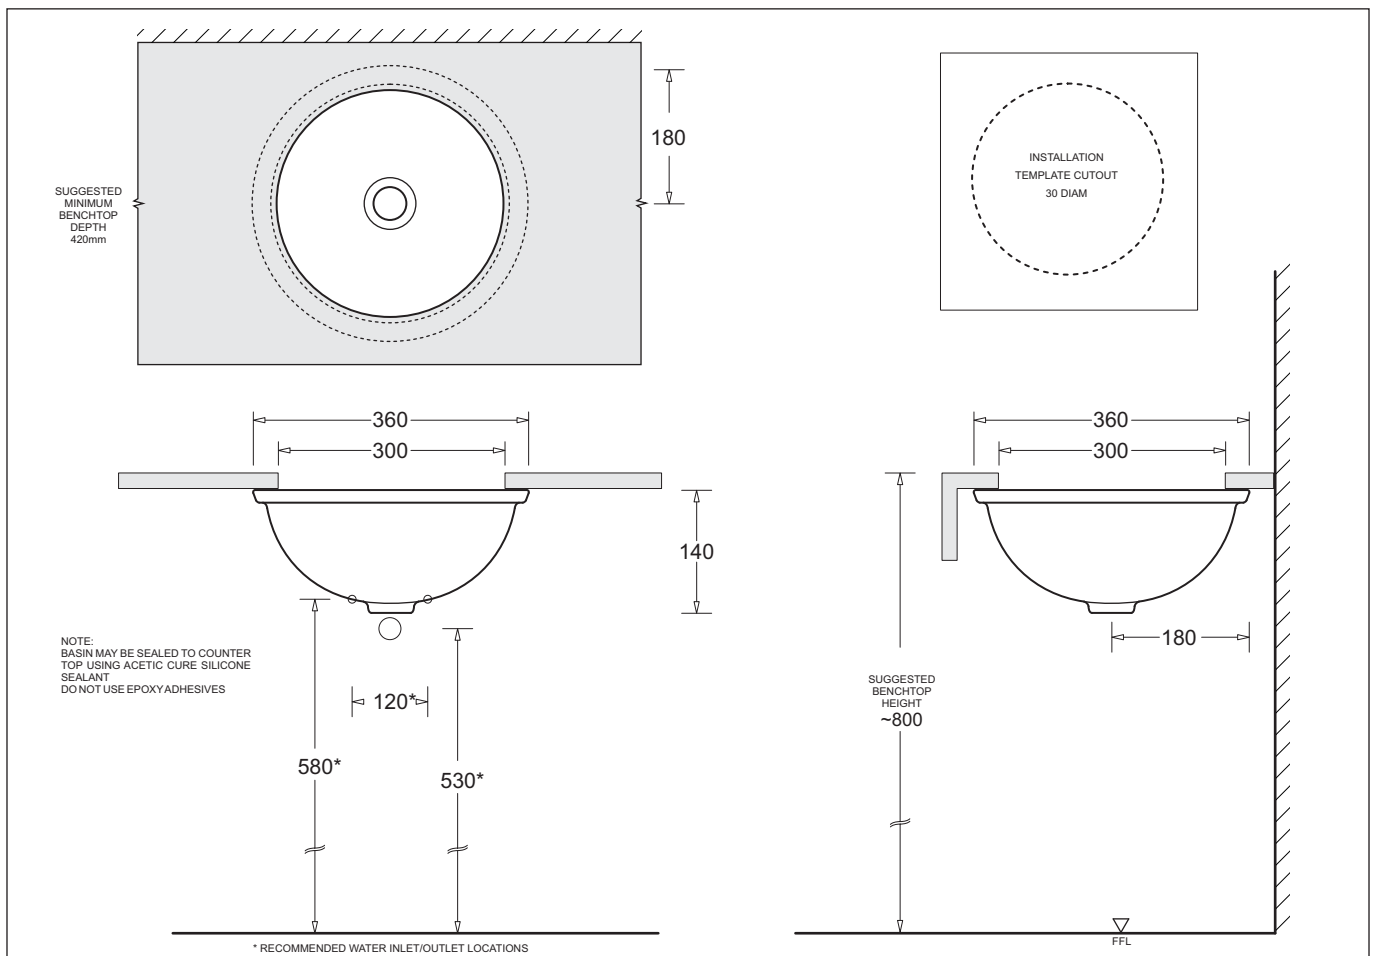

EMILIA

ROUND UNDERCOUNTER
VANITY BASIN

Nominal Size 360mm DIAMETER

0 TAPHOLE

EMILIA

ROUND UNDERCOUNTER VANITY BASIN

- Contemporary vitreous china vanity basin
- Undercounter mounting type
- No taphole - allows for bench or wall mount tapware
- 32mm waste outlet
- 360mm diameter
- Capacity 7.0L

Provided

Item	Description	Code
Basin	Emilia Round Under-counter Basin	JBSE236
Plug & Waste	Pop-up Waste 32mm-Chrome	PW6
Installation	Counter template	✓

All dimensions are in millimetres and are subject to normal manufacturing variation of +/- 3mm on all surfaces. As product development is ongoing BPA reserves the right to vary specifications without notice.