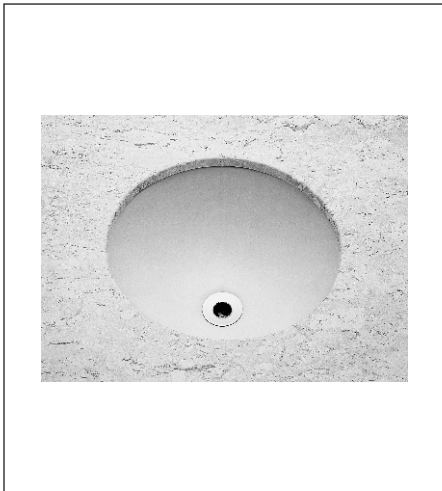

EMILIA

ROUND UNDERCOUNTER
VANITY BASIN

Nominal Size 360mm DIAMETER

0 TAPHOLE

EMILIA

ROUND UNDERCOUNTER VANITY BASIN

- Contemporary vitreous china vanity basin
- Undercounter mounting type
- No taphole - allows for bench or wall mount tapware
- 32mm waste outlet
- 360mm diameter
- Capacity 7.0L

Provided

Item	Description	Code
Basin	Emilia Round Under-counter Basin	JBSE236
Plug & Waste	Pop-up Waste 32mm-Chrome	PW6
Installation	Counter template	✓

All dimensions are in millimetres and are subject to normal manufacturing variation of +/- 3mm on all surfaces. As product development is ongoing BPA reserves the right to vary specifications without notice.