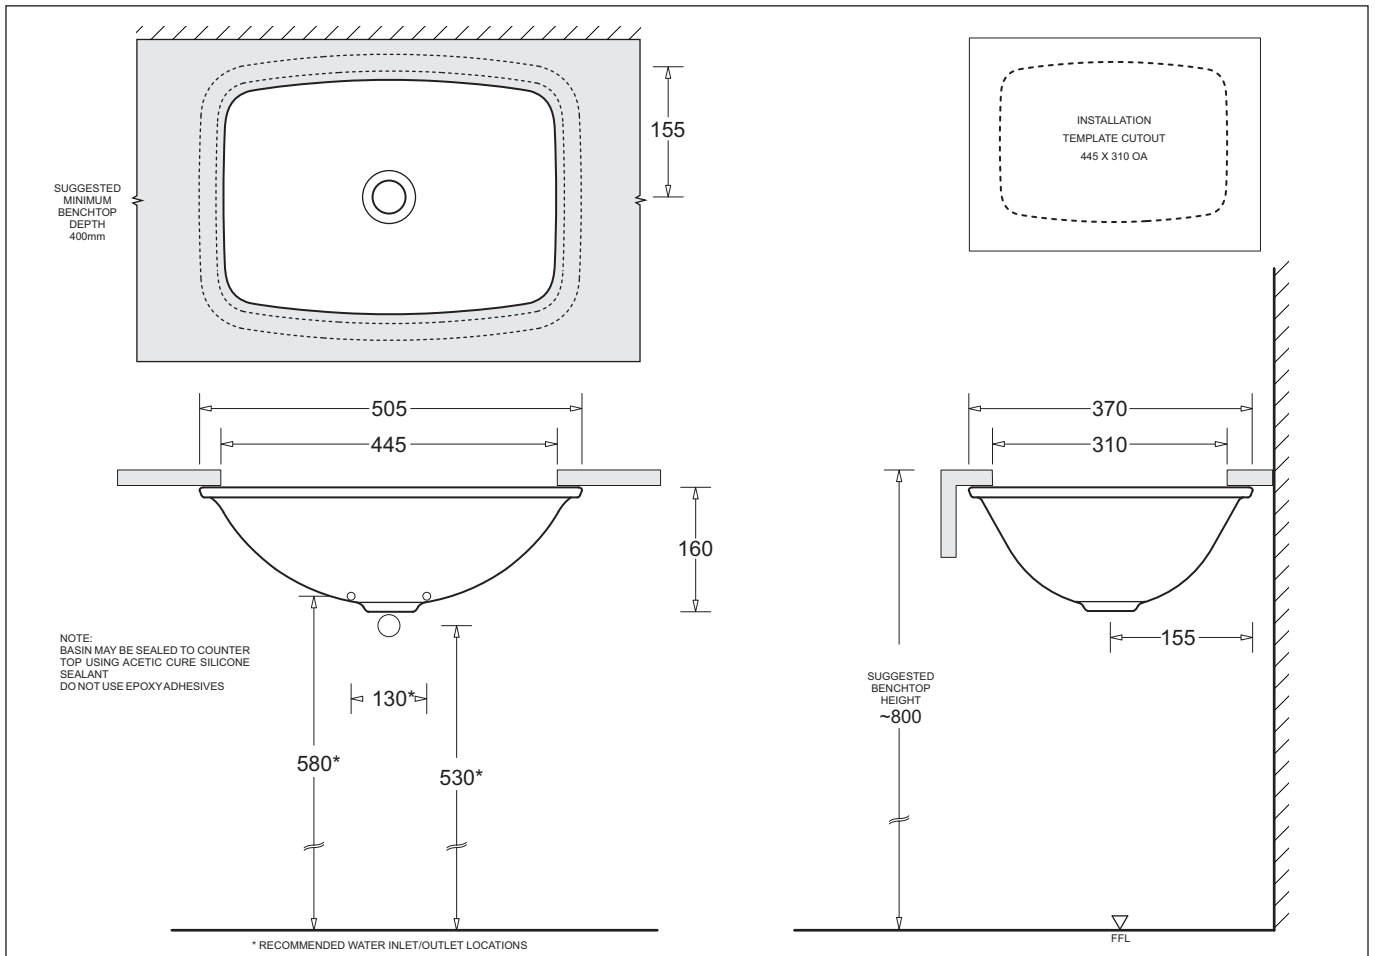

EMILIA
RECTANGULAR UNDERCOUNTER
VANITY BASIN

Nominal Size 505 x 370mm

0 TAPHOLE

EMILIA

RECTANGULAR UNDERCOUNTER VANITY BASIN

- Contemporary vitreous china vanity basin
- Undercounter mounting
- No taphole - allows for bench or wall mount tapware
- 32mm waste outlet
- 505 x 370mm
- Capacity 10.4L

Provided

Item	Description	Code
Basin	Emilia Rectangular Under-counter Basin	JBSE250
Plug & Waste	Pop-up Waste 32mm-Chrome	PW5
Installation	Counter template	✓

All dimensions are in millimetres and are subject to normal manufacturing variation of +/- 3mm on all surfaces. As product development is ongoing BPA reserves the right to vary specifications without notice.