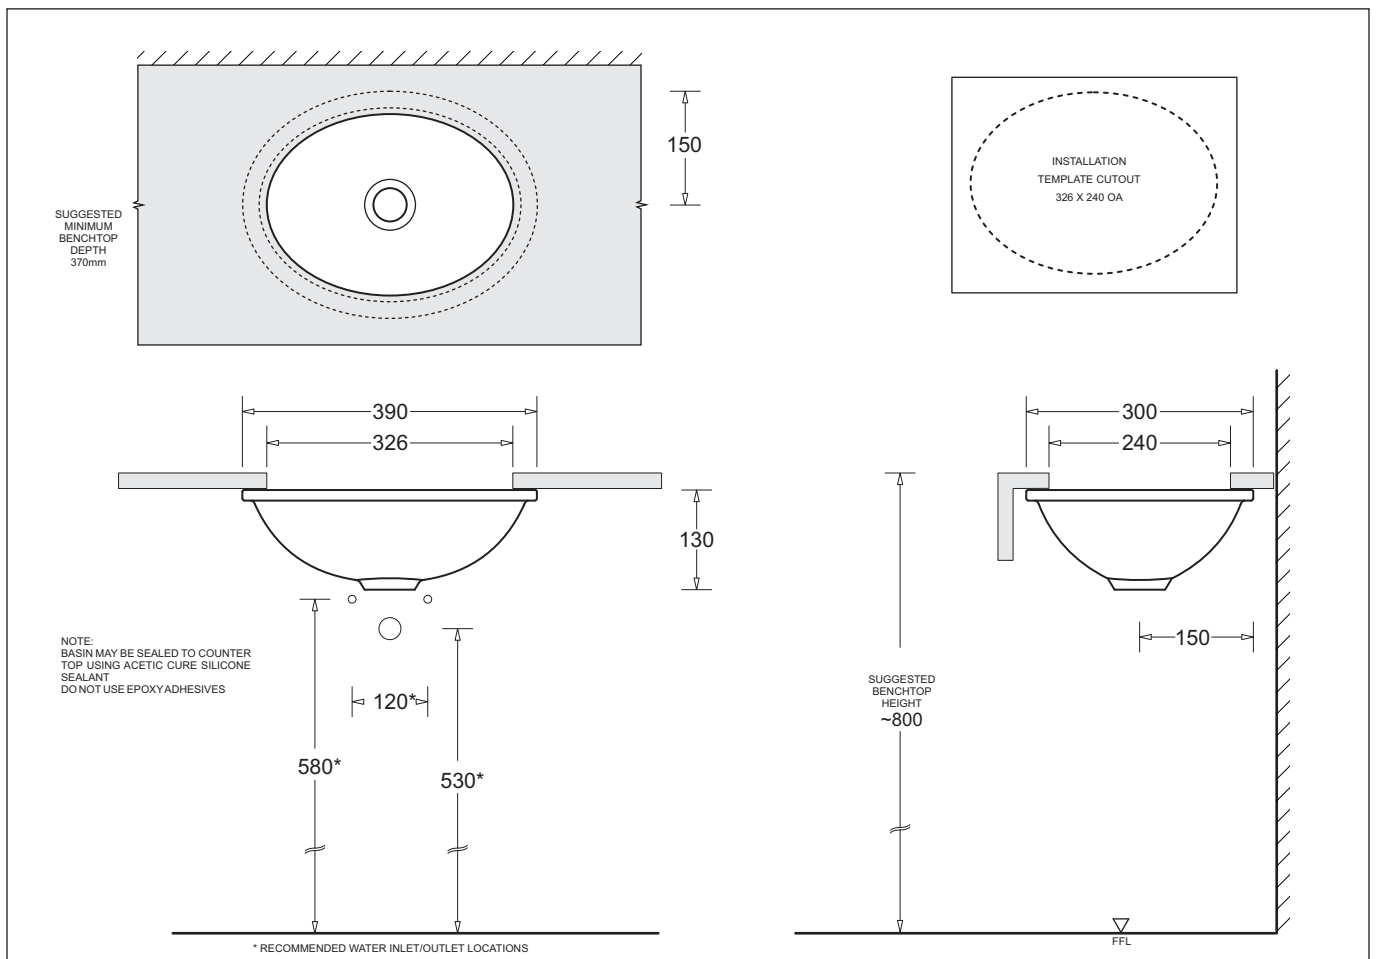

EMILIA
SMALL OVAL UNDERCOUNTER
VANITY BASIN

Nominal Size 390 x 300mm

0 TAPHOLE

EMILIA

SMALL OVAL UNDERCOUNTER VANITY BASIN

- Contemporary vitreous china vanity basin
- Undercounter mounting
- No taphole - allows for bench or wall mount tapware
- 32mm waste outlet
- 390 x 300mm
- Capacity 4.2L

Provided

Item	Description	Code
Basin	Emilia SmallOval Under-counter Basin	JBSE239
Plug & Waste	Pop-up Waste 32mm-Chrome	PW6
Installation	Counter template	✓

All dimensions are in millimetres and are subject to normal manufacturing variation of +/- 3mm on all surfaces. As product development is ongoing BPA reserves the right to vary specifications without notice.