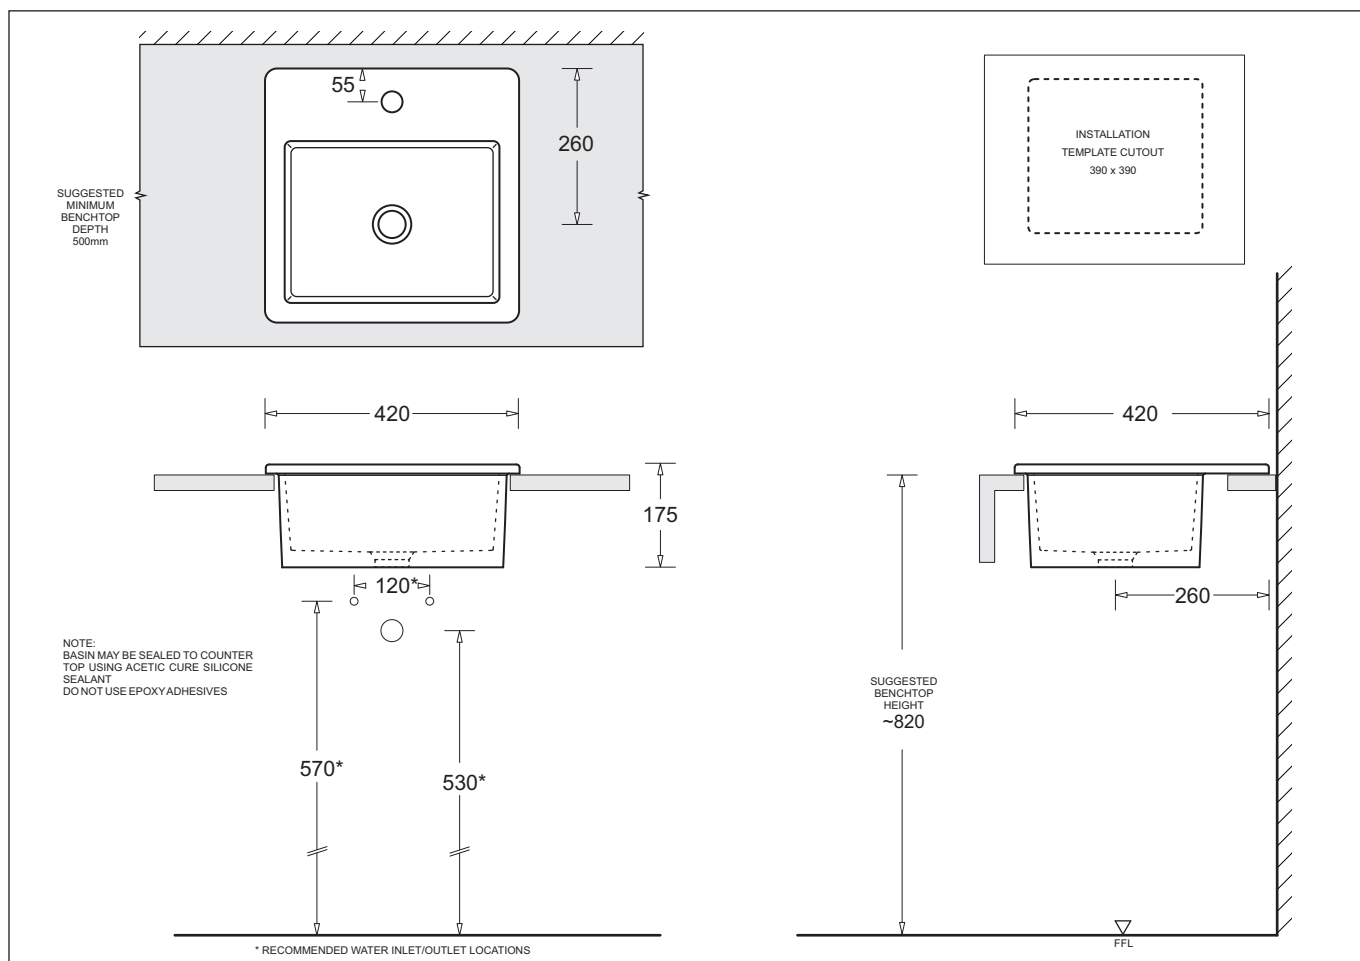

**QUADO**  
SQUARE VANITY BASIN

Nominal Size 420 x 420mm

1 TAPHOLE

## SQUARE VANITY BASIN

- Contemporary vitreous china vanity basin
- Modern squared style
- Single taphole - allows for mixer tapware
- 32mm waste outlet
- 420 x 420mm
- Capacity 11.4L

### Provided

Item	Description	Code
Basin	Quado Square Vanity Basin	JBSE139
Plug & Waste	Pop-up Waste 32mm-Chrome	PW6
Installation	Counter template	✓

All dimensions are in millimetres and are subject to normal manufacturing variation of +/- 3mm on all surfaces. As product development is ongoing BPA reserves the right to vary specifications without notice.