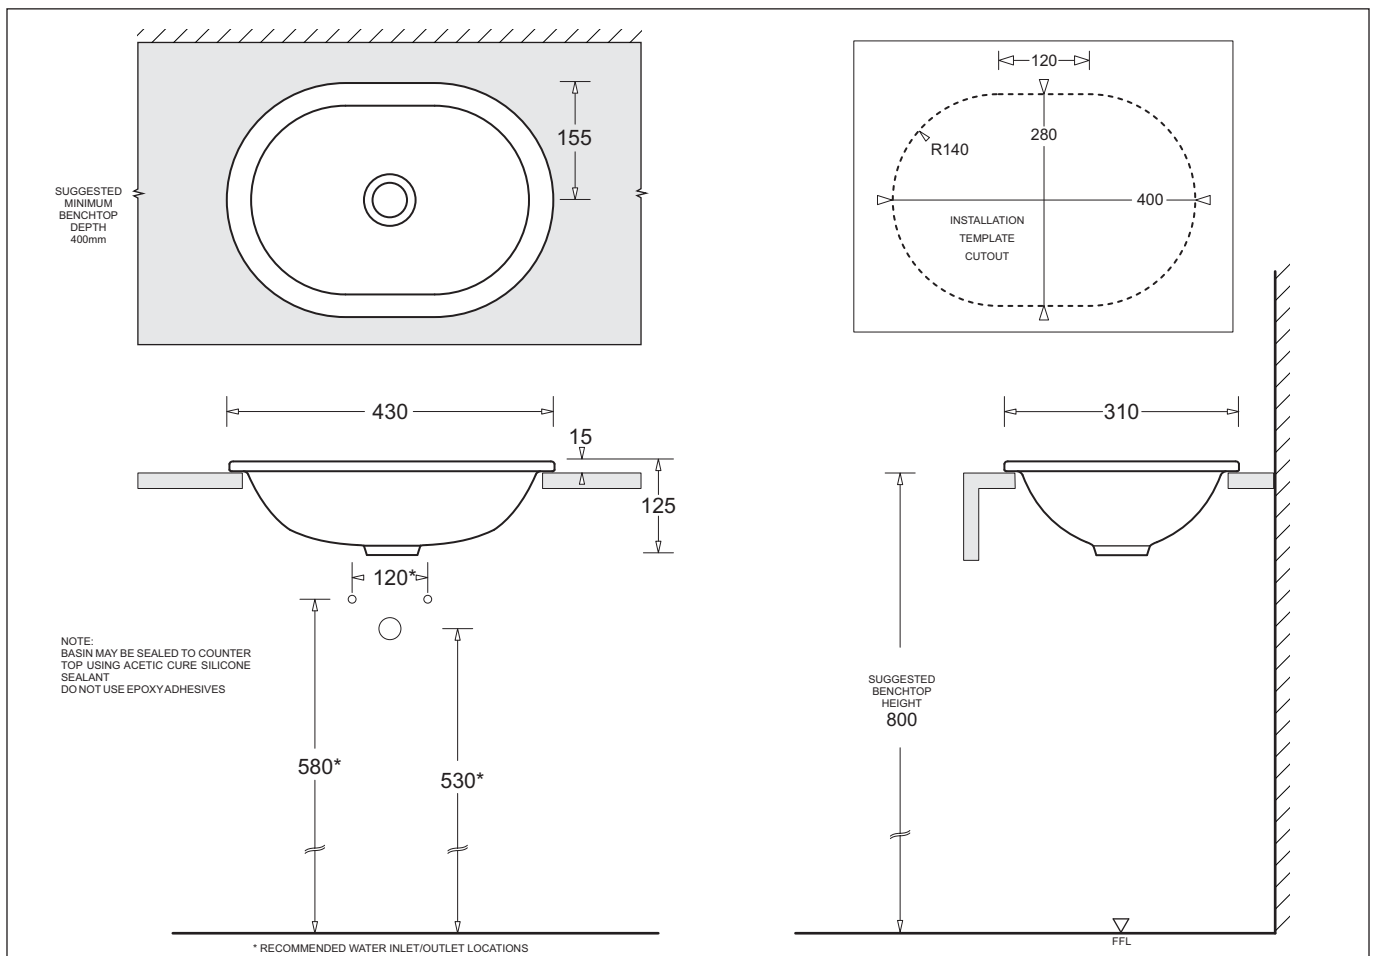

EMILIA

OVAL VANITY BASIN

Nominal Size 430 x 310mm

0 TAPHOLE

EMILIA

OVAL VANITY BASIN

- Contemporary vitreous china vanity basin
- Compact space-saving style
- No taphole - allows for bench or wall mount tapware
- 32mm waste outlet
- 430 x 310mm
- Capacity 5.0L

Provided

Item	Description	Code
Basin	Emilia Oval Vanity Basin	JBSE143
Plug & Waste	Pop-up Waste 32mm-Chrome	PW6
Installation	Counter template	✓

All dimensions are in millimetres and are subject to normal manufacturing variation of +/- 3mm on all surfaces. As product development is ongoing BPA reserves the right to vary specifications without notice.