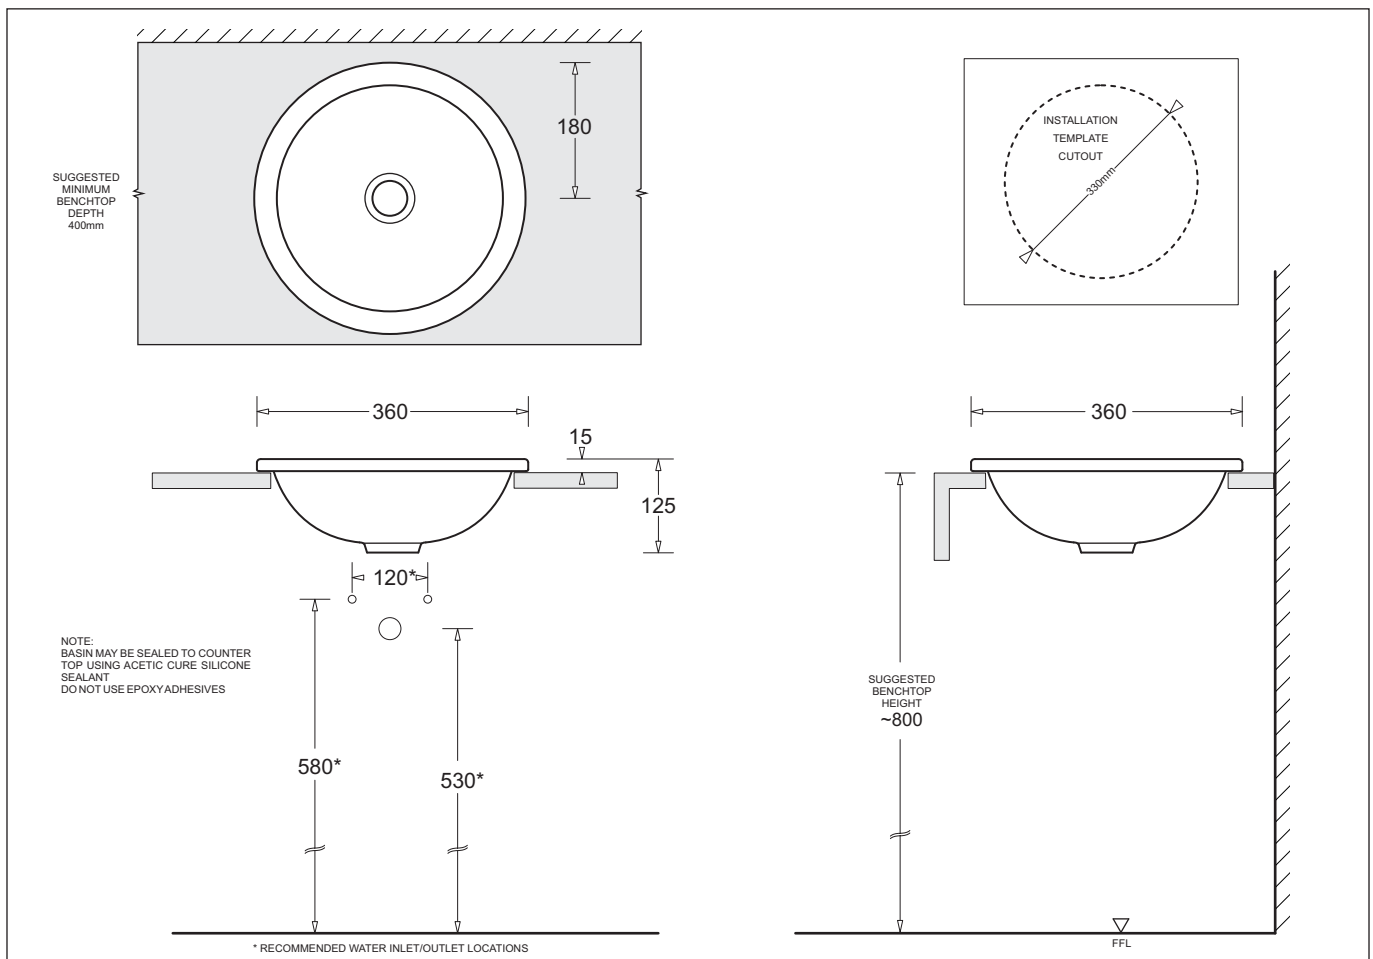

### ROUND VANITY BASIN

Nominal Size 360mm diameter

0 TAPHOLE

## ROUND VANITY BASIN

- Contemporary vitreous china vanity basin
- Compact space-saving style
- No taphole - allows for bench or wall-mount tapware
- 32mm waste outlet
- 360mm diameter
- Capacity 4.4L

### Provided

Item	Description	Code
Basin	Emilia Round Vanity Basin	JBSE136
Plug & Waste	Pop-up Waste 32mm-Chrome	PW6
Installation	Counter template	✓

All dimensions are in millimetres and are subject to normal manufacturing variation of +/- 3mm on all surfaces. As product development is ongoing BPA reserves the right to vary specifications without notice.