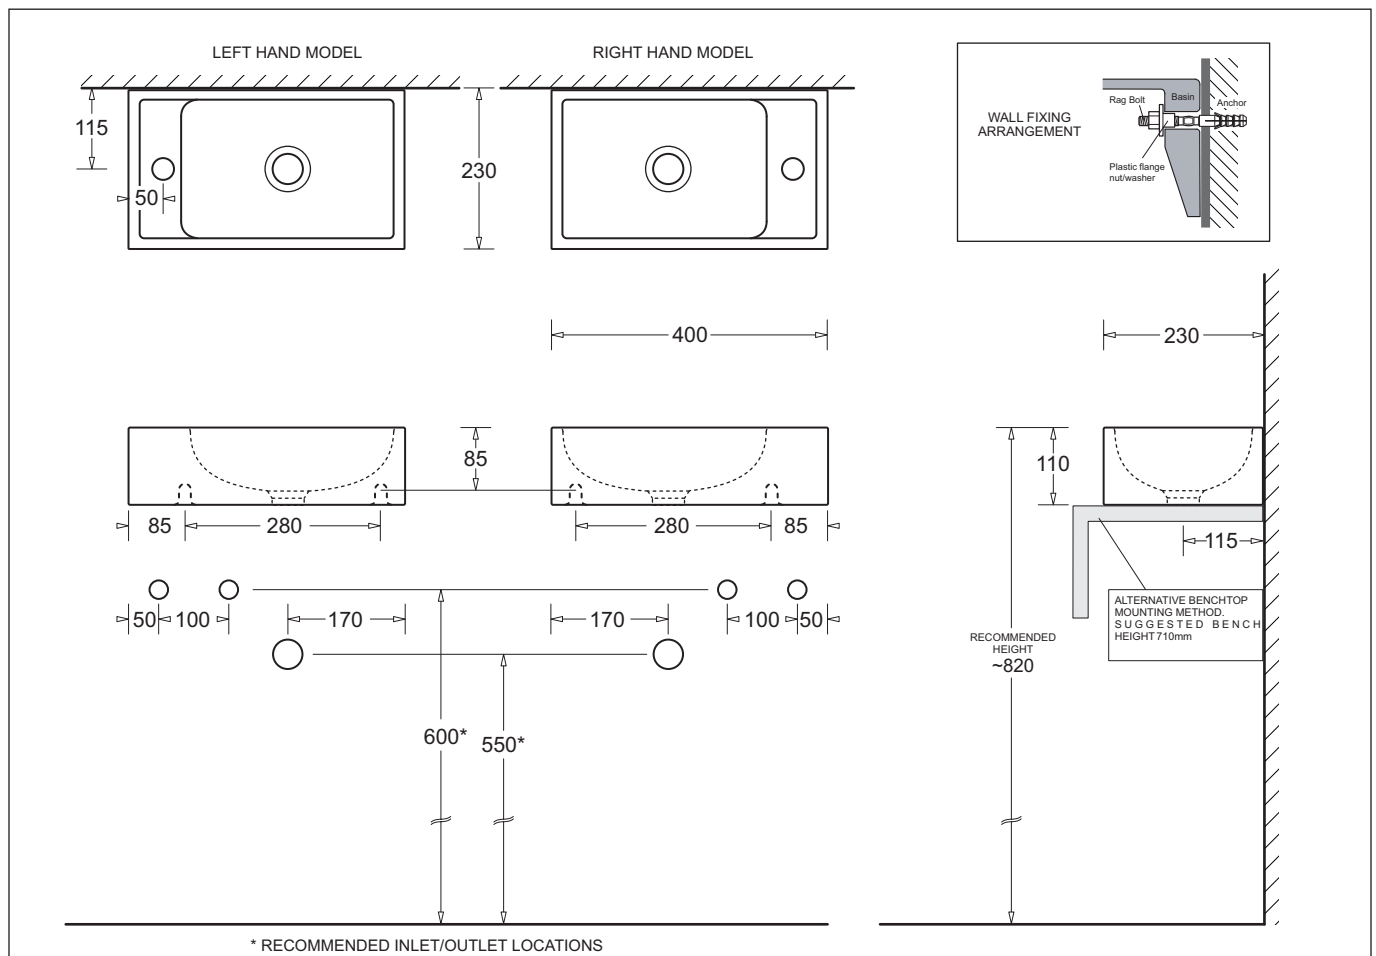

QUADO COMPACT

WALL BASIN

Nominal Size 400 x 230mm

1 TAPHOLE

QUADO COMPACT

WALL BASIN

- Contemporary compact vitreous china wall basin
- May be wall or bench mounted
- Features a soap platform area
- 1 taphole
- Fits 32mm waste outlet
- Bowl capacity 2.9L
- 400 x 230mm

Provided

Item	Description	Code
Basin LH	Quado Compact Wall Basin	JBSQ840L.1
Basin RH	Quado Compact Wall Basin	JBSQ840R.1
Installation	Wall Installation Kit (Rag Bolts)	X022
Installation	Instructions	✓

Optional

Plug & Waste	Pop-up Waste 32mm-Chrome	PW6
--------------	--------------------------	-----

All dimensions are in millimetres and are subject to normal manufacturing variation of +/- 3mm on all surfaces. As product development is ongoing BPA reserves the right to vary specifications without notice.