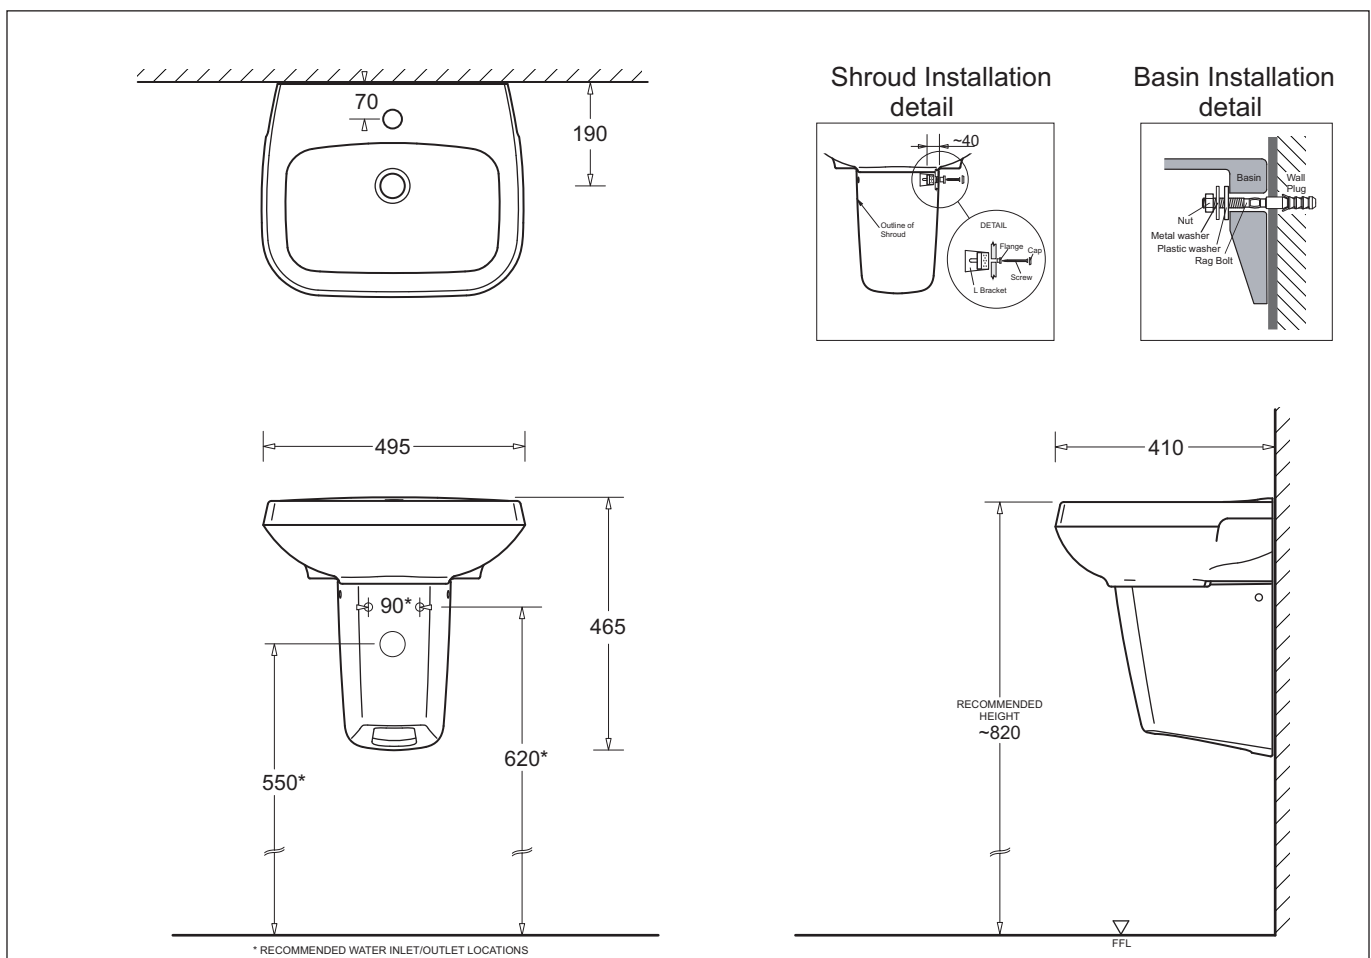

LIFE II
WALL BASIN WITH SHROUD

Nominal Size 495 x 410mm

1 TAPHOLE

LIFE II

WALL BASIN WITH SHROUD

- Contemporary vitreous china vessel basin
- Wide soap platform
- Single tap hole for mixer tap
- Features modern vessel style
- 32mm waste outlet with decorative china cover cap
- 495 x 410mm
- Capacity 8.3L

Provided

Item	Description	Code
Basin	Life II Wall Basin	JBSL849.1
Shroud	Life II Shroud	JBSL852
Plug & Waste	Pop-up Waste 32mm-Chrome	PW6
Installation	Rag Bolts	✓

All dimensions are in millimetres and are subject to normal manufacturing variation of +/- 3mm on all surfaces. As product development is ongoing BPA reserves the right to vary specifications without notice.