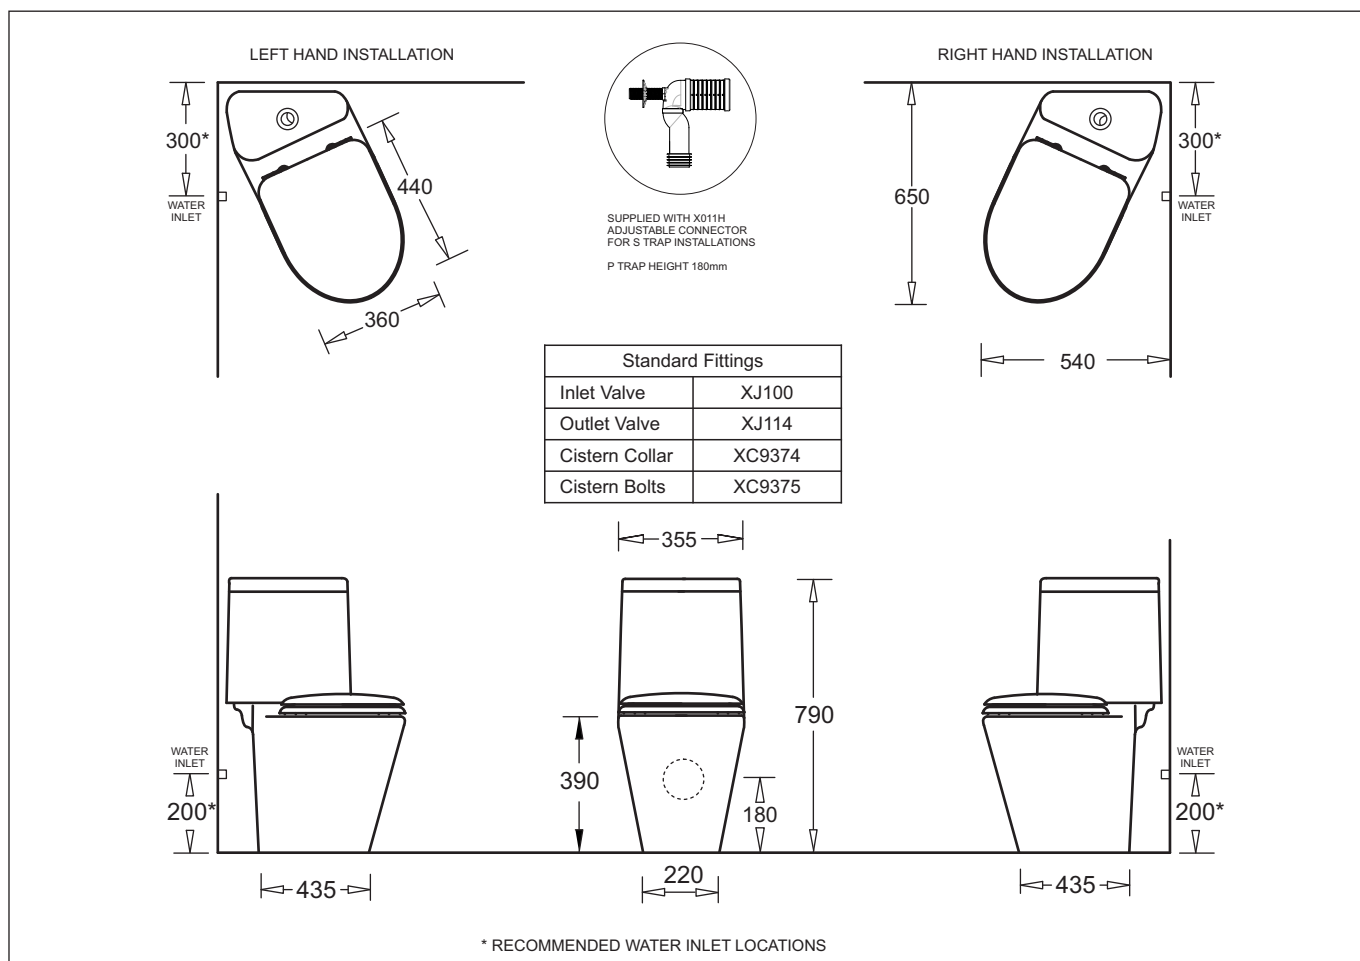

COTTO

C6799.6267

May 2018

SUPERSEDES ALL PREVIOUS ISSUES

3.2.10

SPACE SOLUTION CORNER

CORNER TOILET SUITE
CLOSE COUPLED S or P TRAP

Soft Close Seat

CAN BE INSTALLED
TO LEFT OR RIGHT
HANDED ANGLE

HYGIENE
GLAZE

**WaterMark**
LIC.WMKA02223

SPACE SOLUTION CORNER

CLOSE COUPLED CORNER TOILET SUITE

COTTO

- Elegant vitreous china close coupled toilet suite designed for corner installation
- Ideal for limited space applications
- Cistern can be installed for either left or right handed angle installation
- Top quality inlet and outlet valves
- 4 Star dual flush efficiency
- Adjustable connector to achieve 90-200mm set out (X011H)
- Soft close seat

Provided

Item	Description	Code
Toilet	Space Solution Close Coupled Pan	C6799
Cistern	Space Solution Corner Cistern	C6267
Seat	Deluxe Soft Close Seat	C90801
Sewer	S Connector 90-200mm set out	X011H
Installation	Floor Fixing Kit	XTWP10
Installation	Instruction Sheet	✓

Optional

Seat	Deluxe Standard Seat	C90802
Sewer	S Connector 200-260mm set out	X011B

All dimensions are in millimetres and are subject to normal manufacturing variation of +/- 3mm on all surfaces. As product development is ongoing BPA reserves the right to vary specifications without notice.