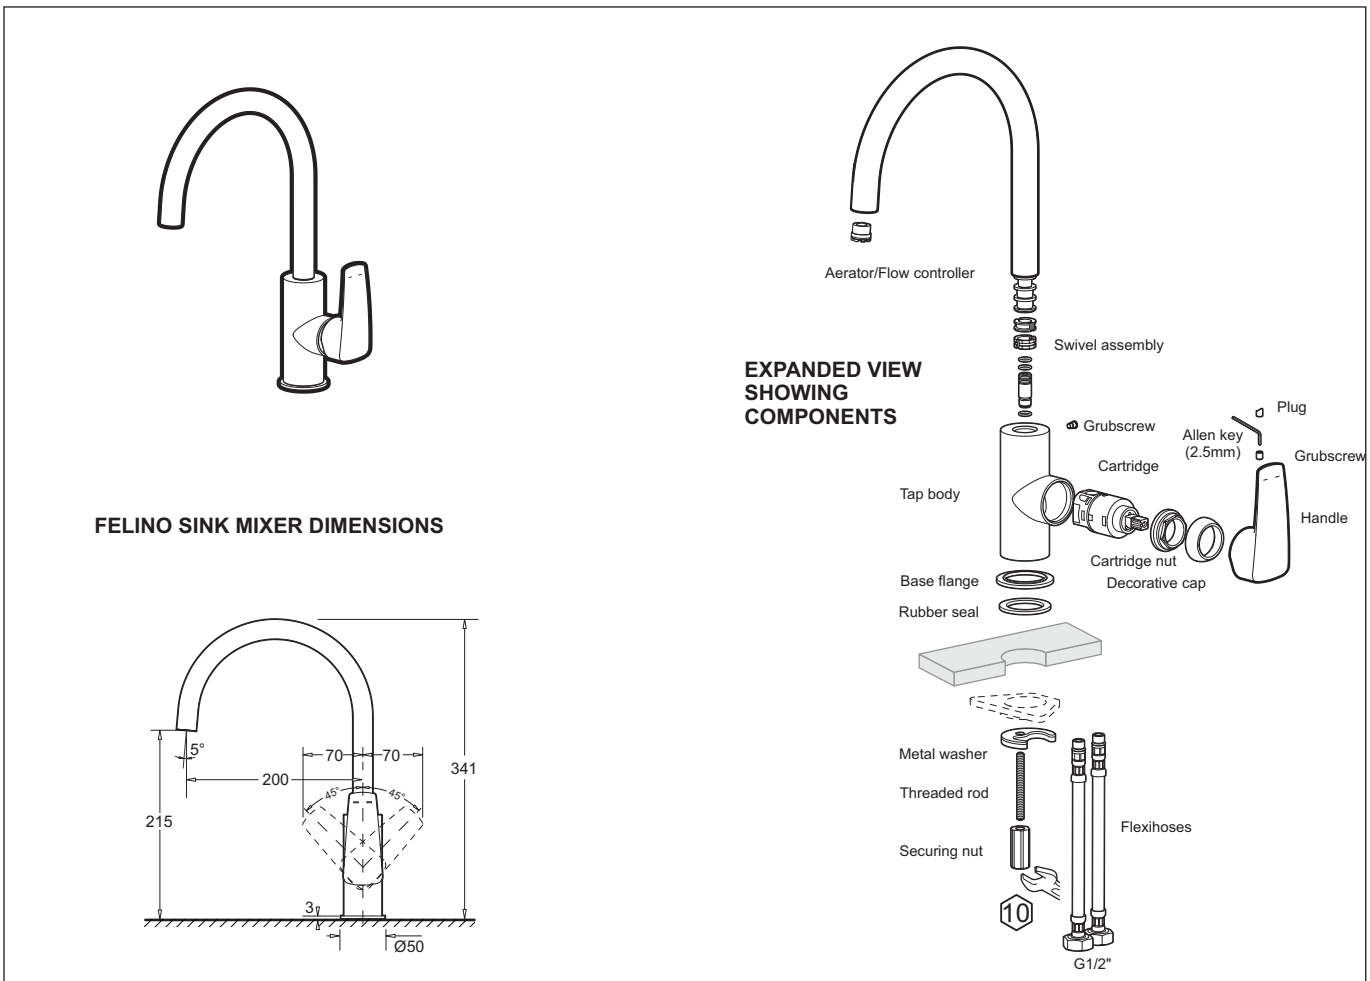

FELINO SINK MIXER

ROUNDED FORMAT
SINGLE LEVER SINK MIXER

FELINO SINK MIXER

SINGLE LEVER MIXER TAP

- Attractively styled sink mixer with a swivel spout
- Single lever activation with a flat lever design style
- Quality 35mm diameter ceramic disc provides accurate flow and mixing temperature control
- Simple water supply connection via two fitted flexihoses
- Easy-to-use backnut assembly for simple fitting

Provided

Item	Description	Code
Tapware	Felino Sink Mixer	JTFL423
Installation	Instruction sheet	✓

All dimensions are in millimetres and are subject to normal manufacturing variation. As product development is ongoing BPA reserves the right to vary specifications without notice.