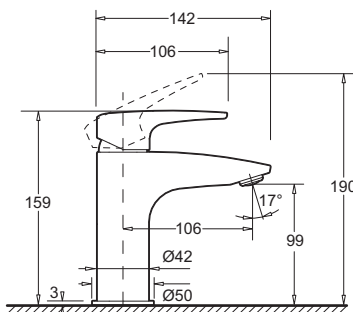

## SINGLE LEVER MIXER

- Attractively styled basin mixer with a fixed spout
- Single lever activation with a flat lever design style
- Quality 35mm diameter ceramic disc provides accurate flow and mixing temperature control
- Simple water supply connection via two fitted flexihoses
- Easy-to-use backnut assembly for simple fitting

### Provided

| Item         | Description        | Code    |
|--------------|--------------------|---------|
| Tapware      | Felino Basin Mixer | JTFL121 |
| Installation | Instruction sheet  | ✓       |

### FELINO BASIN MIXER DIMENSIONS

### EXPANDED VIEW SHOWING COMPONENTS

All dimensions are in millimetres and are subject to normal manufacturing variation. As product development is ongoing BPA reserves the right to vary specifications without notice.