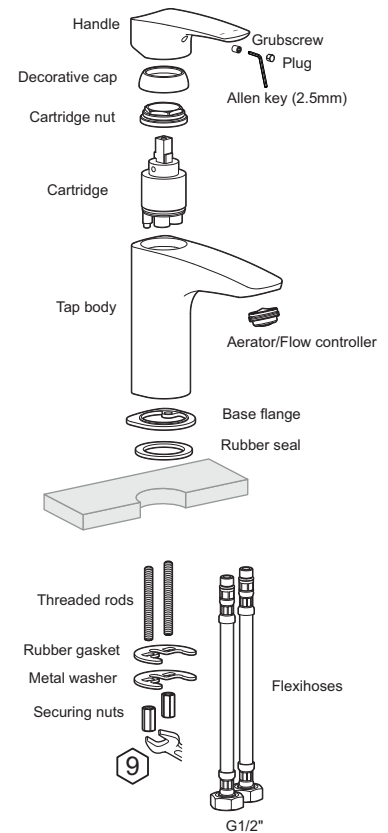

## SINGLE LEVER MIXER

- Attractively styled basin mixer with a fixed spout
- Single lever activation with a flat lever design style
- Quality 35mm diameter ceramic disc provides accurate flow and mixing temperature control
- Simple water supply connection via two fitted flexihoses
- Easy-to-use backnut assembly for simple fitting

### Provided

| Item         | Description        | Code    |
|--------------|--------------------|---------|
| Tapware      | Felino Basin Mixer | JTFL121 |
| Installation | Instruction sheet  | ✓       |

### FELINO BASIN MIXER DIMENSIONS

### EXPANDED VIEW SHOWING COMPONENTS

All dimensions are in millimetres and are subject to normal manufacturing variation. As product development is ongoing BPA reserves the right to vary specifications without notice.