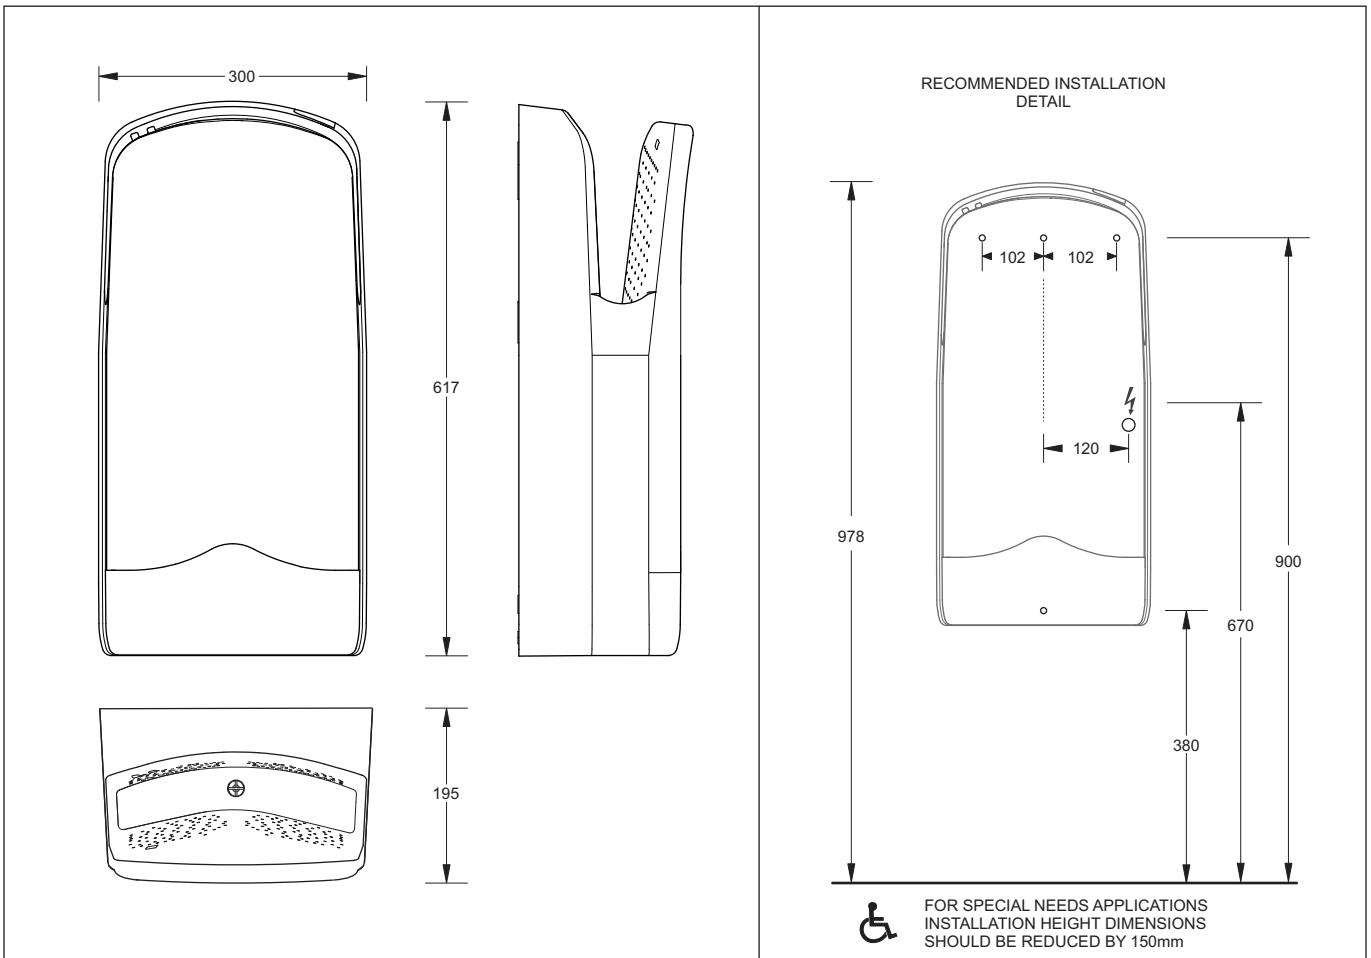

V-JET

AUTOMATIC SENSOR RAPID HAND DRYER
METALLIC OR WHITE FINISH

V-JET

AUTOMATIC SENSOR RAPID HAND DRYER

- Premium level, high performance wall-mounted hand dryer
- Automatically activated sensor operation
- Suitable for high-traffic, continuous use applications
- Sturdy vandal-proof design
- Attractive aluminium/metallic or white finished body
- Dual high-speed fan motors (Total 1760W, 8A)
- Air flow 200km/hr
- Built-in antimicrobial protection
- Noise level 70dB
- Includes water tank and dust filter

Provided

Item	Description	Code
Hand Dryer	V-Jet Hand Dryer - Metallic	OR NDH01303.S
Hand Dryer	V-Jet Hand Dryer - White	
Installation	Instructions	✓
Installation	Template and Screw Fixing	✓

All dimensions are in millimetres and are subject to normal manufacturing variation.
As product development is ongoing BPA reserves the right to vary specifications without notice.
Bathroom Products Australia P/L ABN 87 079 297 617