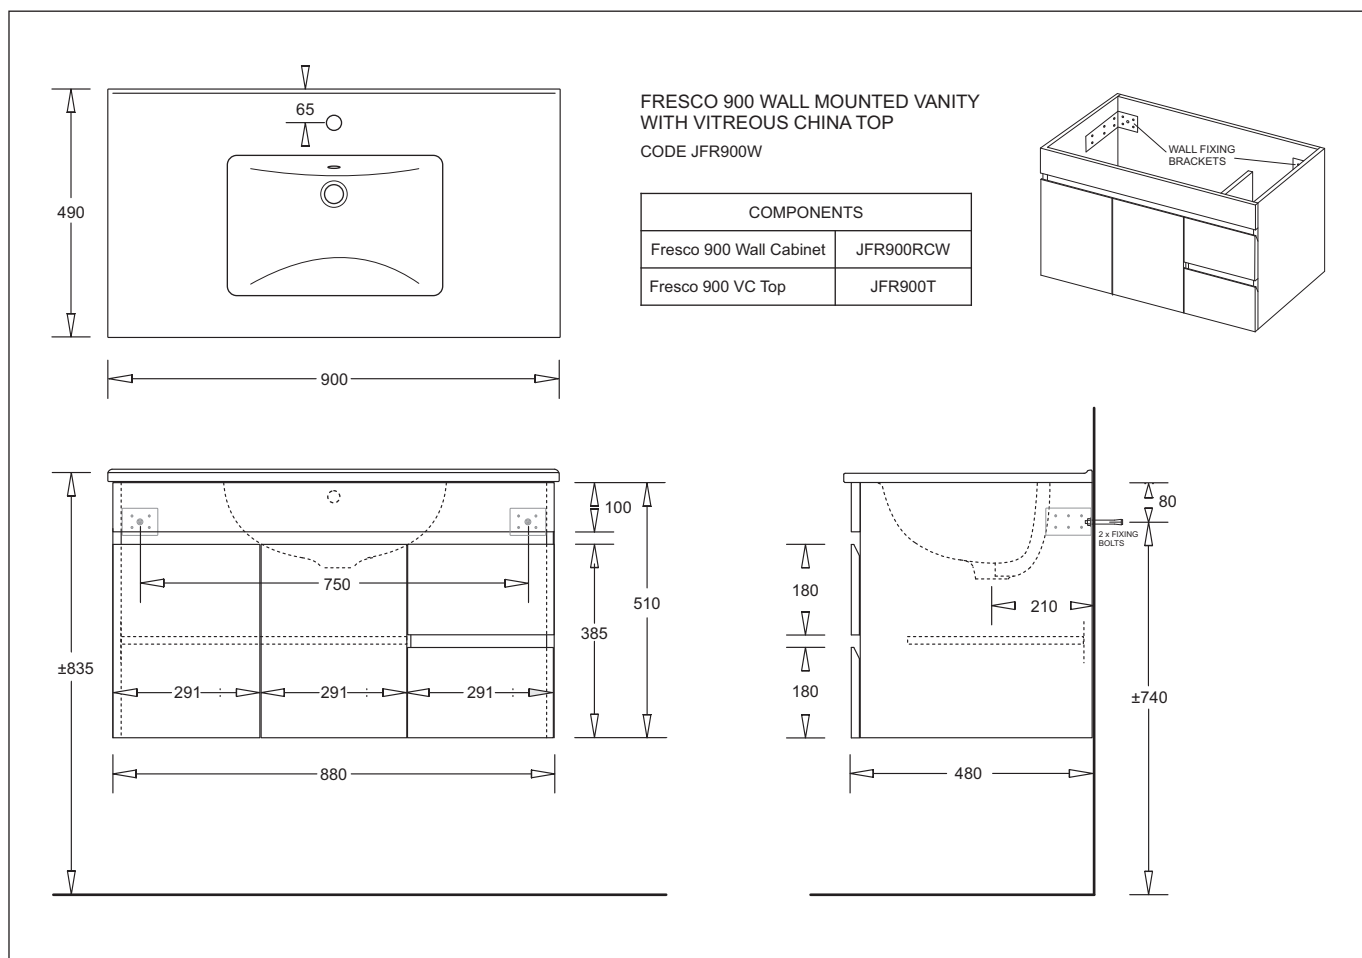

FRESCO 900W

VANITY WITH VITREOUS CHINA TOP
WALL MOUNTED

NOMINAL SIZE 900W x 490D x 525Hmm

1 TAPHOLE

White High Gloss Poly Finish
One Piece Vitreous China Top
Wall Mounted

FRESCO 900W

WALL MOUNTED VANITY UNIT

- A wall faced vanity unit with integrated vitreous china vanity top
- Slimline 900 x 490mm vanity top with 1 tap hole
- Cabinet constructed in HMR MDF board and finished in durable white high gloss polyurethane
- Simple handle-free design allows for easy opening of drawers and door
- Soft-close door and two drawers(RHS) with quality drawer runners
- Storage shelf in cupboard

Provided

Item	Description	Code
Cabinet	Fresco 900 Wall Cabinet - RHS Drawers	JFR900W
Vanity Top	Fresco 900 China Vanity Top 1 Taphole	
Installation	Installation Instructions	✓

JohnsonSuisse

All dimensions are in millimetres and are subject to normal manufacturing variation.
As product development is ongoing BPA reserves the right to vary specifications without notice.
Bathroom Products Australia P/L ABN 87 079 297 617