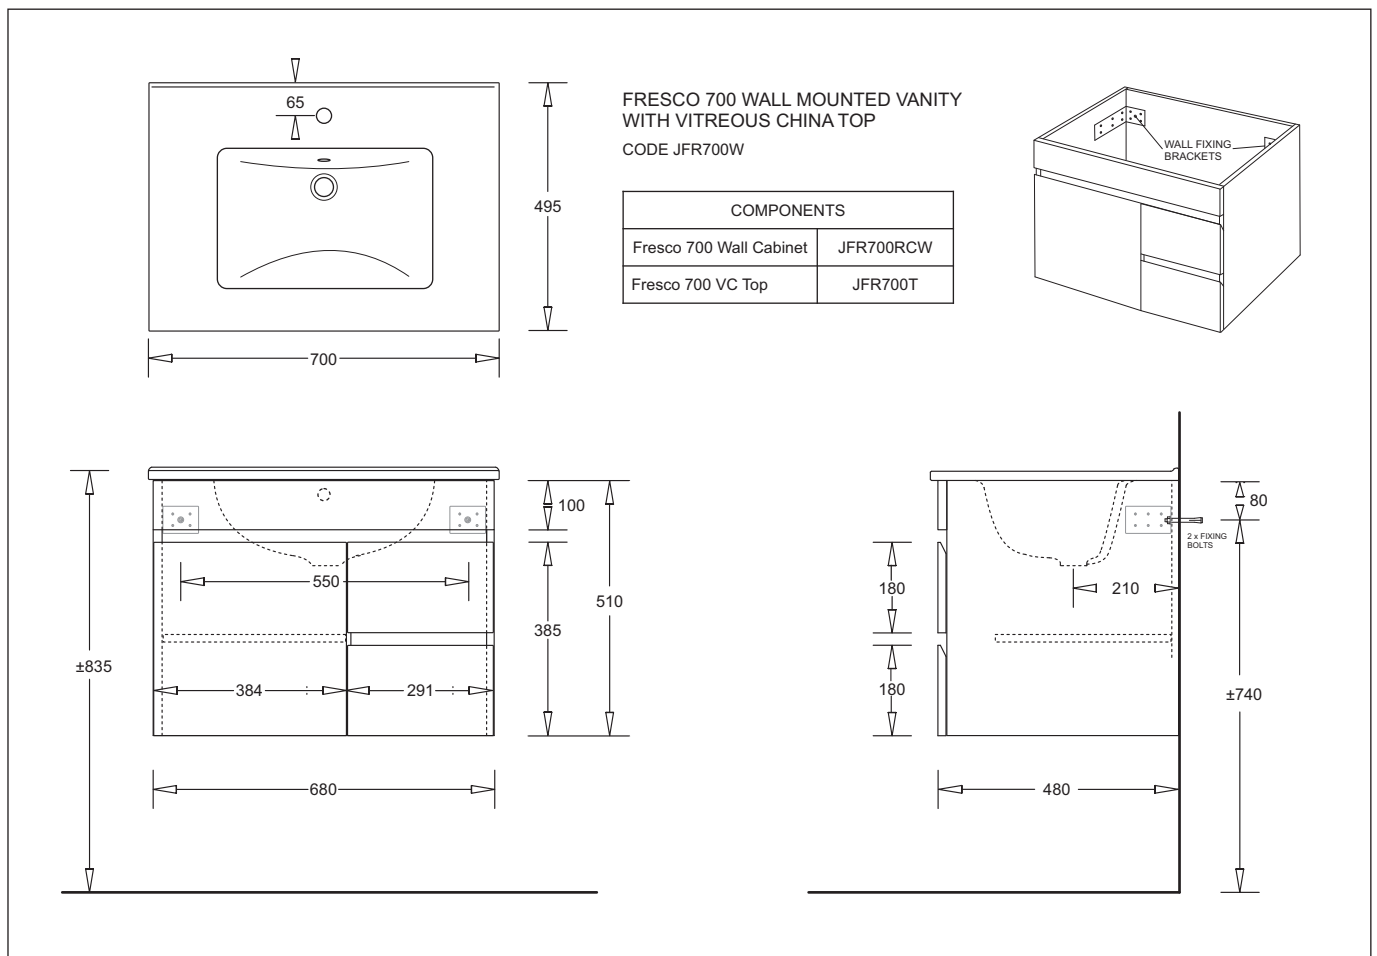

FRESCO 700W

VANITY WITH VITREOUS CHINA TOP
WALL MOUNTED

NOMINAL SIZE 700W x 495D x 535Hmm

1 TAPHOLE

White High Gloss Poly Finish
One Piece Vitreous China Top
Wall Mounted

FRESCO 700W

WALL MOUNTED VANITY UNIT

- A wall faced vanity unit with integrated vitreous china vanity top
- Slimline 700 x 495mm vanity top with 1 tap hole
- Cabinet constructed in HMR MDF board and finished in durable white high gloss polyurethane
- Simple handle-free design allows for easy opening of drawers and door
- Soft-close door and two drawers(RHS) with quality drawer runners
- Storage shelf in cupboard

Provided

Item	Description	Code
Cabinet	Fresco 700 Wall Cabinet - RHS Drawers	JFR700W
Vanity Top	Fresco 700 China Vanity Top 1 Taphole	
Installation	Installation Instructions	✓

JohnsonSuisse

All dimensions are in millimetres and are subject to normal manufacturing variation.
As product development is ongoing BPA reserves the right to vary specifications without notice.
Bathroom Products Australia P/L ABN 87 079 297 617