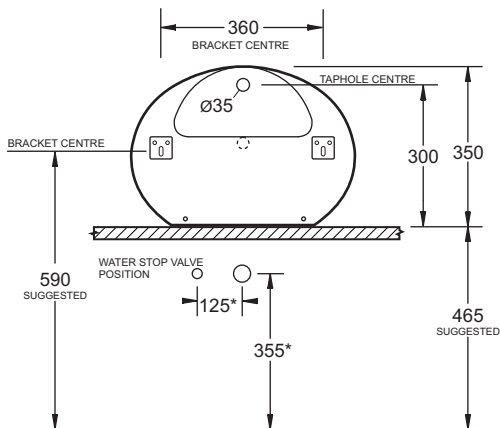

## **EGG JUNIOR**

WALL or COUNTER TOP BASIN

Nominal size 510 x 355mm

1 TAPHOLE

## WALL or COUNTER TOP BASIN

Commercial

- Vitreous china basin specifically designed for use by children
- Suitable for domestic or commercial childcare/school use
- Can be installed with a matching colourful toilet suite to provide a fun bathroom environment for children
- Designed to be used with timed-stop lever or push-button tapware to conserve water
- HYGIENE glaze provides a smooth surface for easy cleaning
- Standard overflow
- 32mm waste outlet
- 510mm x 355mm

### Provided

Item	Description	Code
Basin	Egg Junior Wall/Counter Basin	C01427
Overflow Trim	CP Cap - Cotto	X065
Installation	Counter Template Kit	✓
Plug & Waste	32/40mm Overflow-Chrome	PW2

NOTE:  
BASIN TO BE SEALED TO WALL AND  
COUNTER TOP USING ACETIC CURE  
SILICONE SEALANT  
DO NOT USE EPOXY ADHESIVES

Recommended tapware:  
Enware-Delabie Tempsoft  
Time Flow Wall Bib Tap -  
Push-button (TFC 741510)

NOTE: TAPWARE NOT SUPPLIED

All dimensions are in millimetres and are subject to normal manufacturing variation of +/- 3mm on all surfaces.  
As product development is ongoing BPA reserves the right to vary specifications without notice.