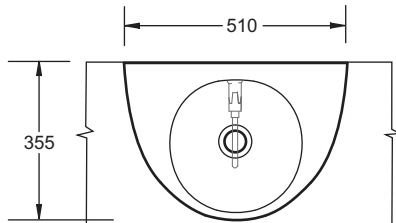

## **EGG JUNIOR**

WALL or COUNTER TOP BASIN

Nominal size 510 x 355mm

1 TAPHOLE

## WALL or COUNTER TOP BASIN

Commercial

- Vitreous china basin specifically designed for use by children
- Suitable for domestic or commercial childcare/school use
- Can be installed with a matching colourful toilet suite to provide a fun bathroom environment for children
- Designed to be used with timed-stop lever or push-button tapware to conserve water
- HYGIENE glaze provides a smooth surface for easy cleaning
- Standard overflow
- 32mm waste outlet
- 510mm x 355mm

### Provided

Item	Description	Code
Basin	Egg Junior Wall/Counter Basin	C01427
Overflow Trim	CP Cap - Cotto	X065
Installation	Counter Template Kit	✓
Plug & Waste	32/40mm Overflow-Chrome	PW2

NOTE:  
BASIN TO BE SEALED TO WALL AND  
COUNTER TOP USING ACETIC CURE  
SILICONE SEALANT  
DO NOT USE EPOXY ADHESIVES