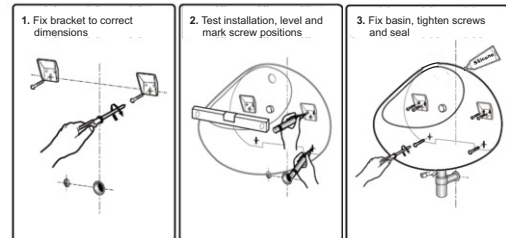

INSTALLATION