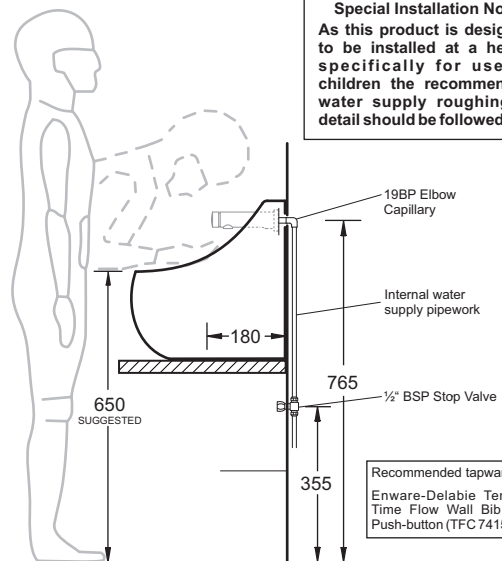

## WALL or COUNTER TOP BASIN

Commercial

- Vitreous china basin specifically designed for use by children
- Suitable for domestic or commercial childcare/school use
- Can be installed with a matching colourful toilet suite to provide a fun bathroom environment for children
- Designed to be used with timed-stop lever or push-button tapware to conserve water
- HYGIENE glaze provides a smooth surface for easy cleaning
- Standard overflow
- 32mm waste outlet
- 510mm x 355mm

### Provided

Item	Description	Code
Basin	Egg Junior Wall/Counter Basin	C01427
Overflow Trim	CP Cap - Cotto	X065
Installation	Counter Template Kit	✓
Plug & Waste	32/40mm Overflow-Chrome	PW2

NOTE:  
BASIN TO BE SEALED TO WALL AND  
COUNTER TOP USING ACETIC CURE  
SILICONE SEALANT  
DO NOT USE EPOXY ADHESIVES

\* RECOMMENDED WATER INLET AND WASTE LOCATIONS

Recommended tapware:  
Enware-Delabie Tempsoft  
Time Flow Wall Bib Tap -  
Push-button (TFC 741510)

NOTE: TAPWARE NOT SUPPLIED

All dimensions are in millimetres and are subject to normal manufacturing variation of +/- 3mm on all surfaces.  
As product development is ongoing BPA reserves the right to vary specifications without notice.