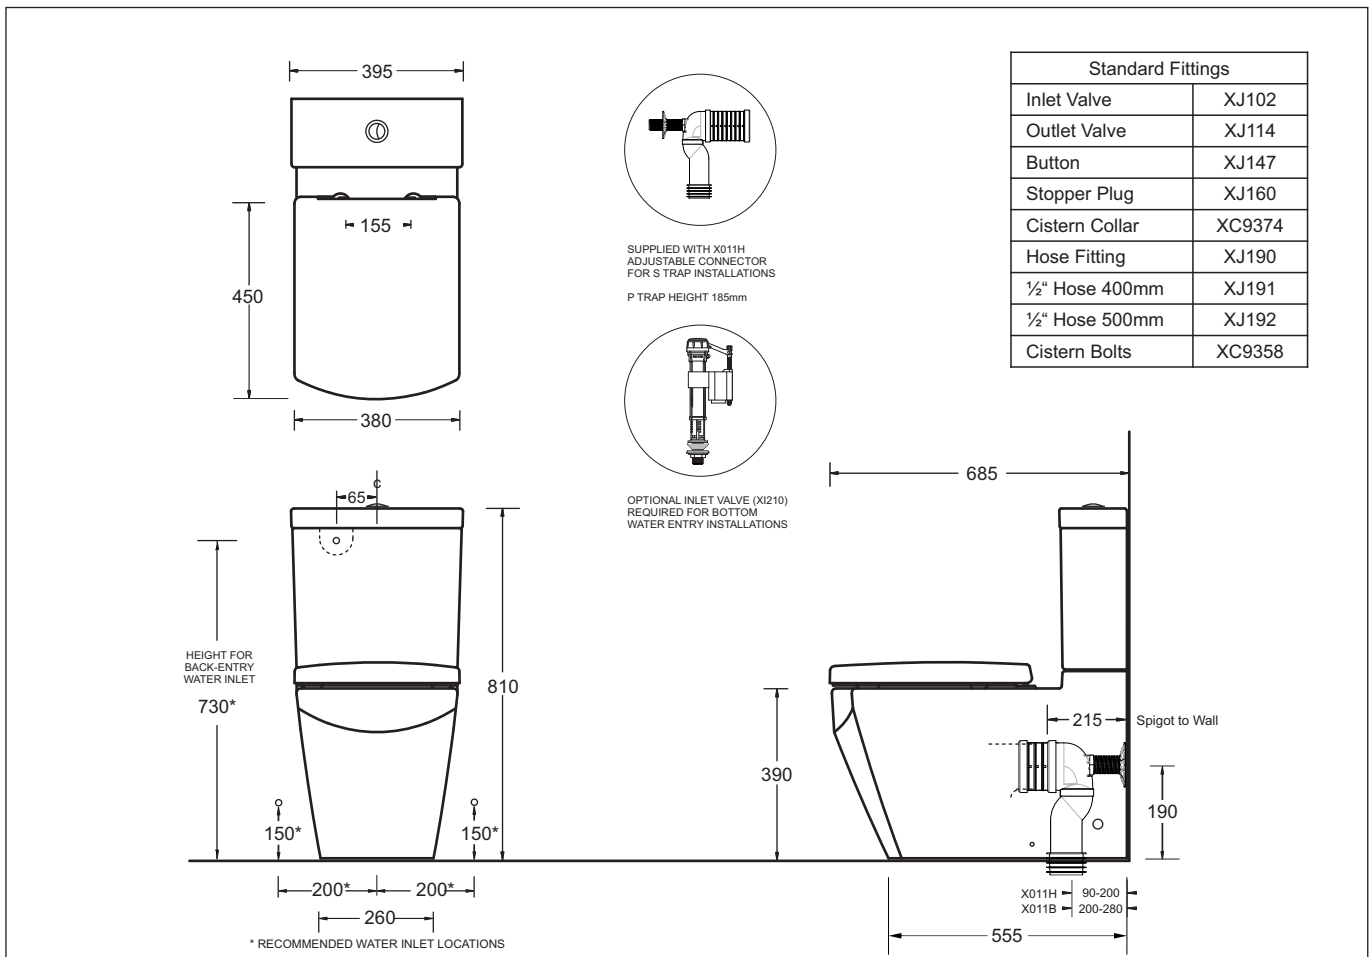

Commercial

C67187.6282

December 2016

SUPERSEDES ALL PREVIOUS ISSUES

3.1.13

TETRAGON

FLUSH TO WALL TOILET SUITE
CLOSE COUPLED S or P TRAP

Soft Close Quick Release Seat

TETRAGON

Commercial

CLOSE COUPLED FLUSH TO WALL TOILET SUITE

- Smart angular style flush to wall close coupled vitreous china toilet suite
- Modern styling with simple easy-clean lines
- Features HYGIENE™ glaze for easy cleaning
- Supplied with soft close quick release seat as standard
- 4 Star dual flush efficiency
- Water inlet adjustable for concealed back entry or optional left/right hand bottom entry
- Adjustable S connector supplied for 90-200mm set out
- Optional adjustable S connector for 200-280mm set out

Provided

Item	Description	Code
Toilet	Tetragon Flush to Wall Close Coupled Pan	C67187
Cistern	Tetragon Cistern	C6282
Seat	TetragonSoft Close Quick Release Seat	C90841
Sewer	S Connector 90-200mm set out	X011H
Installation	Floor Fixing Kit	XTWP10
Installation	Instruction Sheet	✓

Optional

Sewer	S Connector 200-280mm set out	X011B
Inlet Valve	Bottom Entry Inlet Valve	XI210

All dimensions are in millimetres and are subject to normal manufacturing variation of +/- 3mm on all surfaces. As product development is ongoing BPA reserves the right to vary specifications without notice.