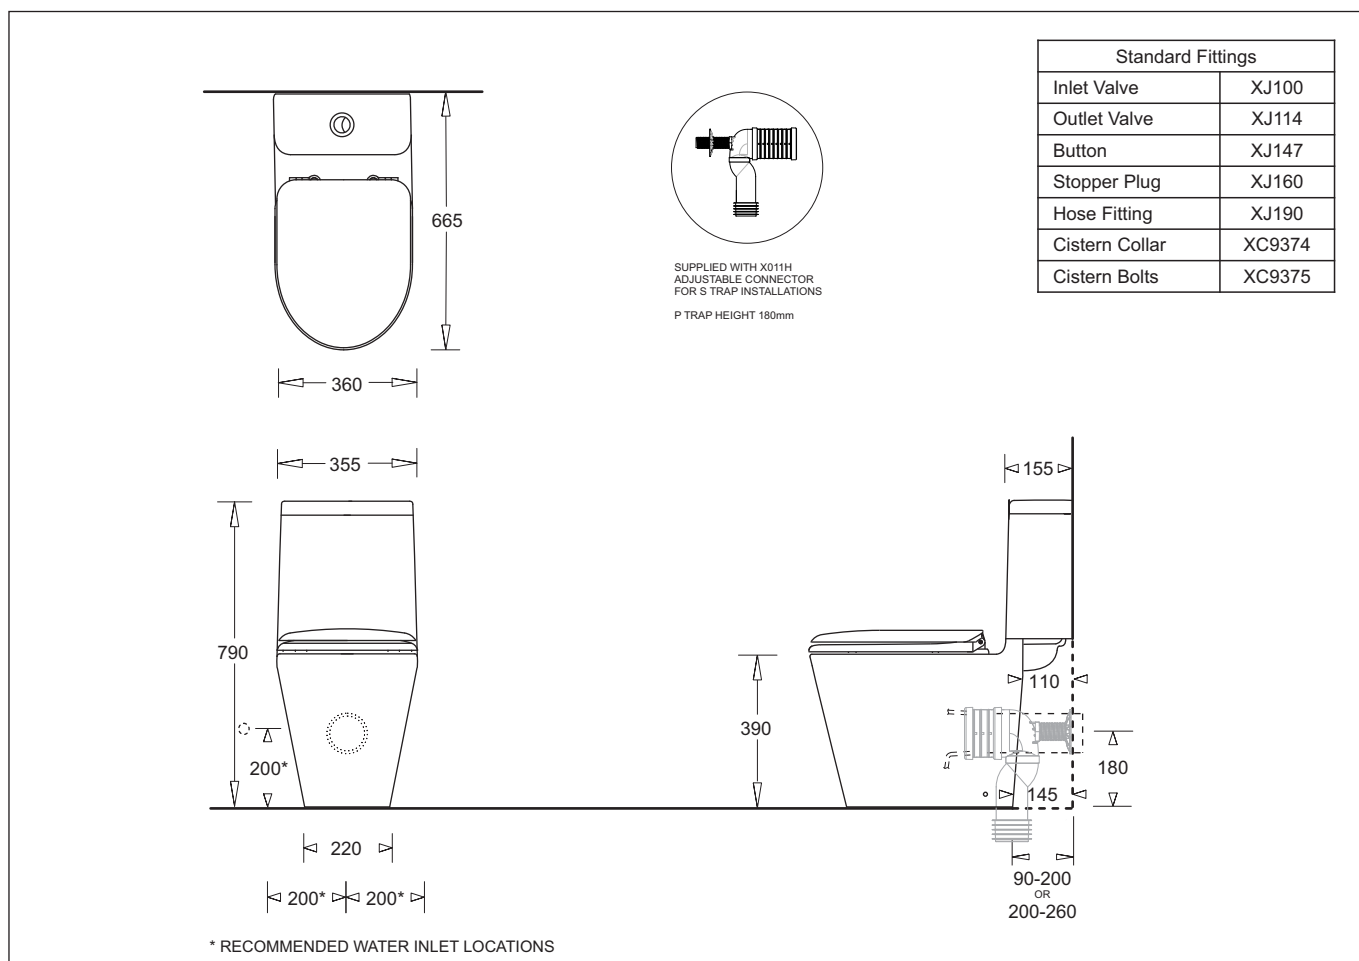

COTTO

C6799.6269

May 2018

SUPERSEDES ALL PREVIOUS ISSUES

3.2.9

SPACE SOLUTION

CLOSE COUPLED TOILET SUITE
S or P TRAP

Soft Close Seat

SPACE SOLUTION

CLOSE COUPLED TOILET SUITE

COTTO

- Elegant and compact vitreous china close coupled toilet suite
- Modern styling with simple easy to clean lines
- Water inlet on left side
- 4 Star dual flush efficiency
- Adjustable connector to achieve 90-200mm set out (X011H)
- Optional adjustable connector to achieve 200-260mm set out (X011B)
- Soft close seat

Provided

Item	Description	Code
Toilet	Space Solution Close Coupled Pan	C6799
Cistern	Space Solution Cistern	C6269
Seat	Deluxe Soft Close Seat	C90801
Sewer	S Connector 90-200mm set out	X011H
Installation	Floor Fixing Kit	XTWP10
Installation	Instruction Sheet	✓

Optional

Seat	Deluxe Standard Seat	C90802
Sewer	S Connector 200-260mm set out	X011B

All dimensions are in millimetres and are subject to normal manufacturing variation of +/- 3mm on all surfaces. As product development is ongoing BPA reserves the right to vary specifications without notice.