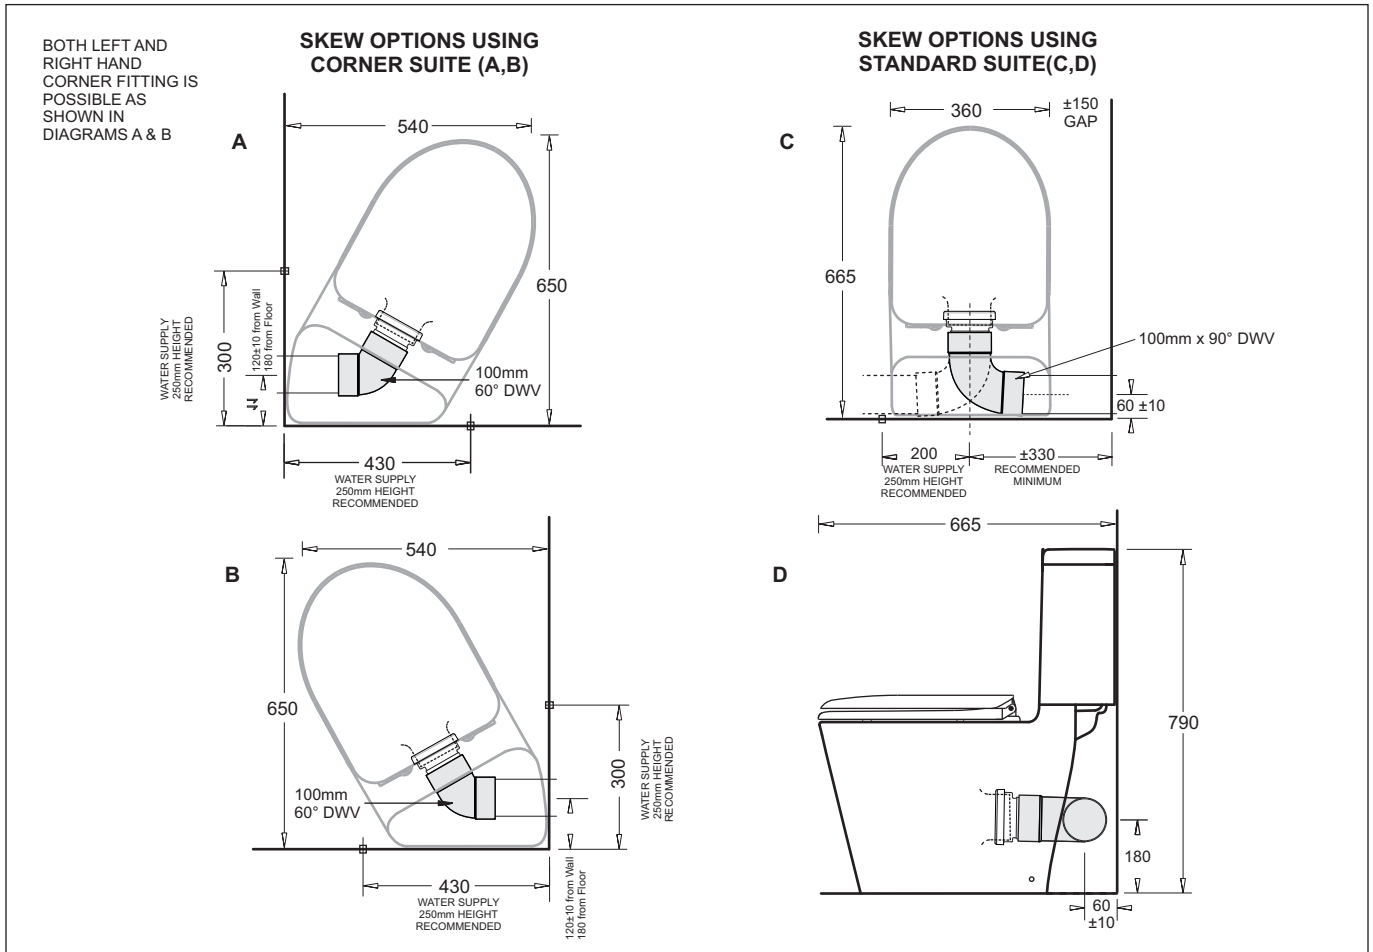

SPACE SOLUTION SKEW SUITES

STANDARD OR CORNER
CLOSE COUPLED TOILET SUITES
P TRAP

Soft Close Seat

SPACE SOLUTION
STANDARD SKEW TRAP

SPACE SOLUTION
CORNER SKEW TRAP

SPACE SOLUTION SKEW SUITES

COTTO

CLOSE COUPLED TOILET SUITES

- The Space Solution Close Coupled suites offer convenient options for skew installations where there is limited space
- Both the Standard and Corner suites can be configured for left or right hand sewer outlet
- The Corner suite can be installed for either left or right handed angle installation
- 4 Star dual flush efficiency

Item	Description	Code
Space Solution Close Coupled Skew Suite		C6799.6269SK
Toilet	Space Solution Close Coupled Pan	C6799
Cistern	Space Solution Cistern	C6269
Seat	Deluxe Soft Close Seat	C90801
Sewer	Pan Collar	X215
	90° DWV Bend	X216
Space Solution Corner Close Coupled Skew Suite		C6799.6267SK
Toilet	Space Solution Close Coupled Pan	C6799
Cistern	Space Solution Corner Cistern	C6267
Seat	Deluxe Soft Close Seat	C90801
Sewer	Pan Collar	X215
	60° DWV Bend	X217

All dimensions are in millimetres and are subject to normal manufacturing variation of +/- 3mm on all surfaces. As product development is ongoing BPA reserves the right to vary specifications without notice.