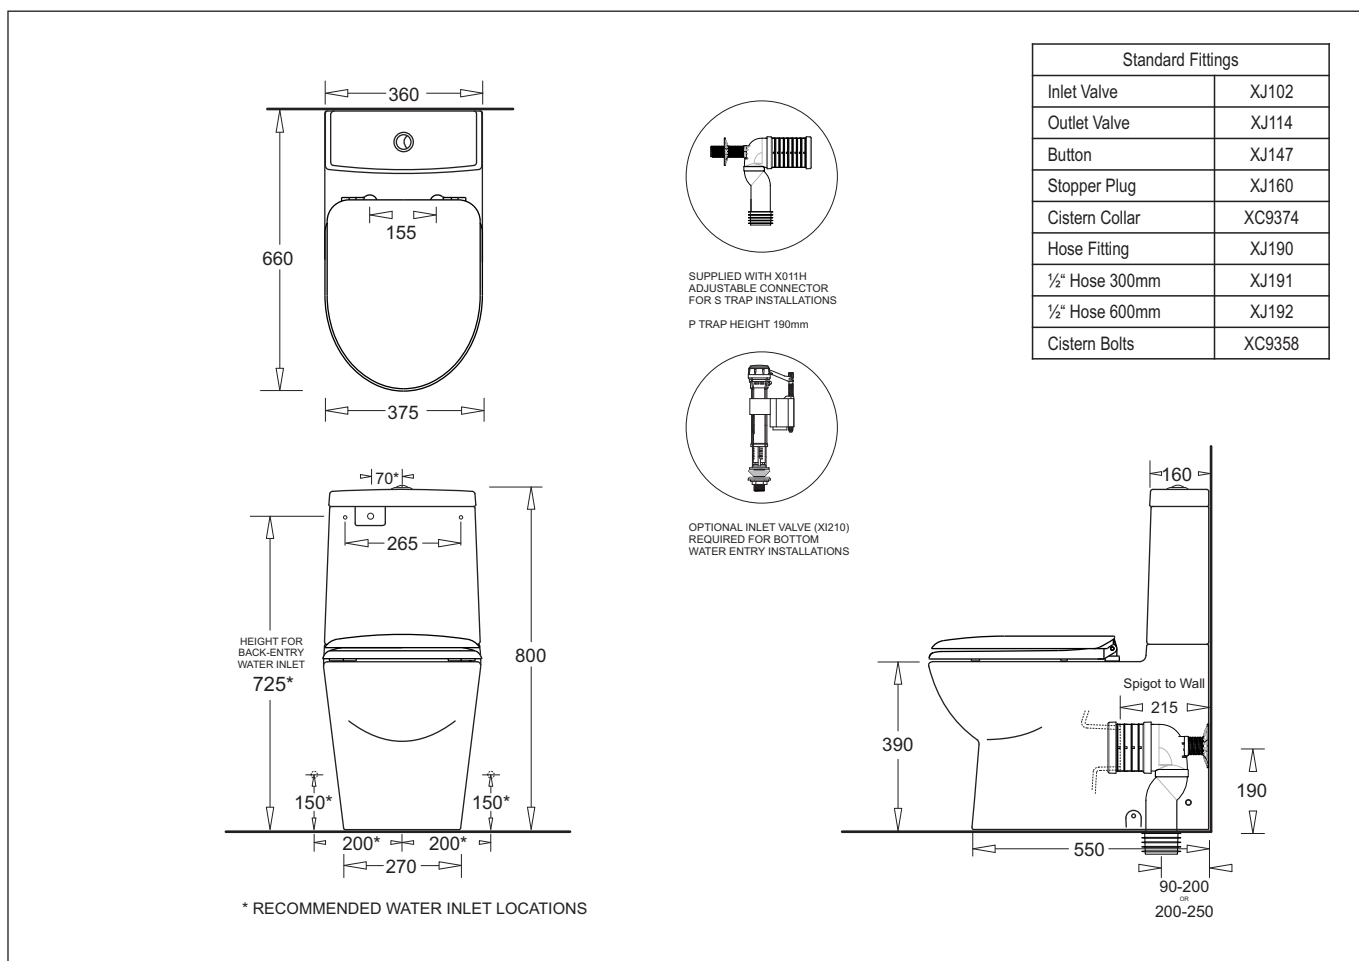

PROTEUS MK III

CLOSE COUPLED FLUSH TO WALL TOILET SUITE

- Modern flush to wall close coupled vitreous china toilet suite
- Superbly styled suite with clean lines
- Features HYGIENE™ glaze for easy cleaning
- 4 Star dual flush efficiency
- Soft close quick-release seat
- Adjustable S connector for 90-200mm set out (X011H)
- Optional adjustable S connector(X011B) to achieve 200-250mm set out

Provided

Item	Description	Code
Toilet	Proteus III Close Coupled Pan	C6913
Cistern	Proteus III Cistern	C6013
Seat	Deluxe Soft Close Quick Release Seat	C9006
Sewer	S Connector 90-200mm set out	X011H
Installation	Floor Fixing Kit	XTWP10
Installation	Instruction Sheet	✓

Optional

Seat	Deluxe Standard Seat	C90802
Sewer	S Connector 200-250mm set out	X011B
Inlet Valve	Bottom Entry Inlet Valve	XI210

All dimensions are in millimeters and are subject to normal manufacturing variation of +/- 3mm on all surfaces. As product development is ongoing BPA reserves the right to vary specifications without notice.