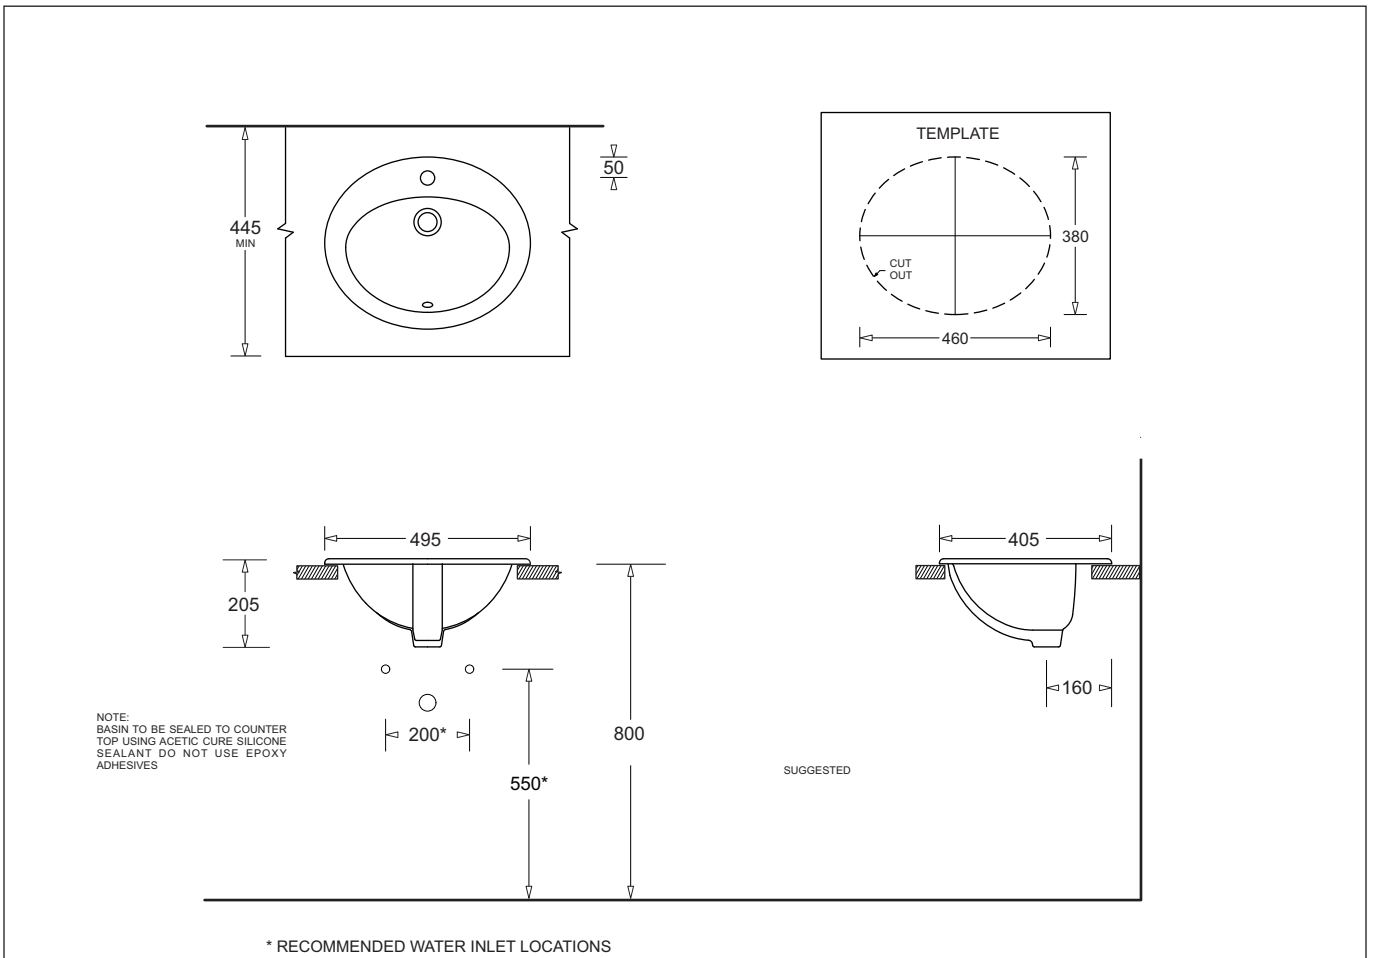

## LISA

COUNTER TOP DROP IN VANITY BASIN

Nominal size 495 x 405mm

1 TAPHOLE

- Attractive oval vitreous china vanity basin
- Standard overflow
- Available with 1 taphole
- 32mm waste outlet
- Bowl capacity 4.9L
- 495 x 405mm

### Provided

Item	Description	Code
Basin	Lisa Counter Top Vanity Basin	C029
Overflow Trim	CP Cap - Cotto	X065
Installation	Counter Template Kit	✓
Plug & Waste	32/40mm Overflow-hrome	PW1

### Optional

Plug & Waste	32/40mm Overflow-Plastic	PW2
--------------	--------------------------	-----

All dimensions are in millimetres and are subject to normal manufacturing variation of +/- 3mm on all surfaces.  
As product development is ongoing BPA reserves the right to vary specifications without notice.  
Bathroom Products Australia P/L ABN 87 079 297 617