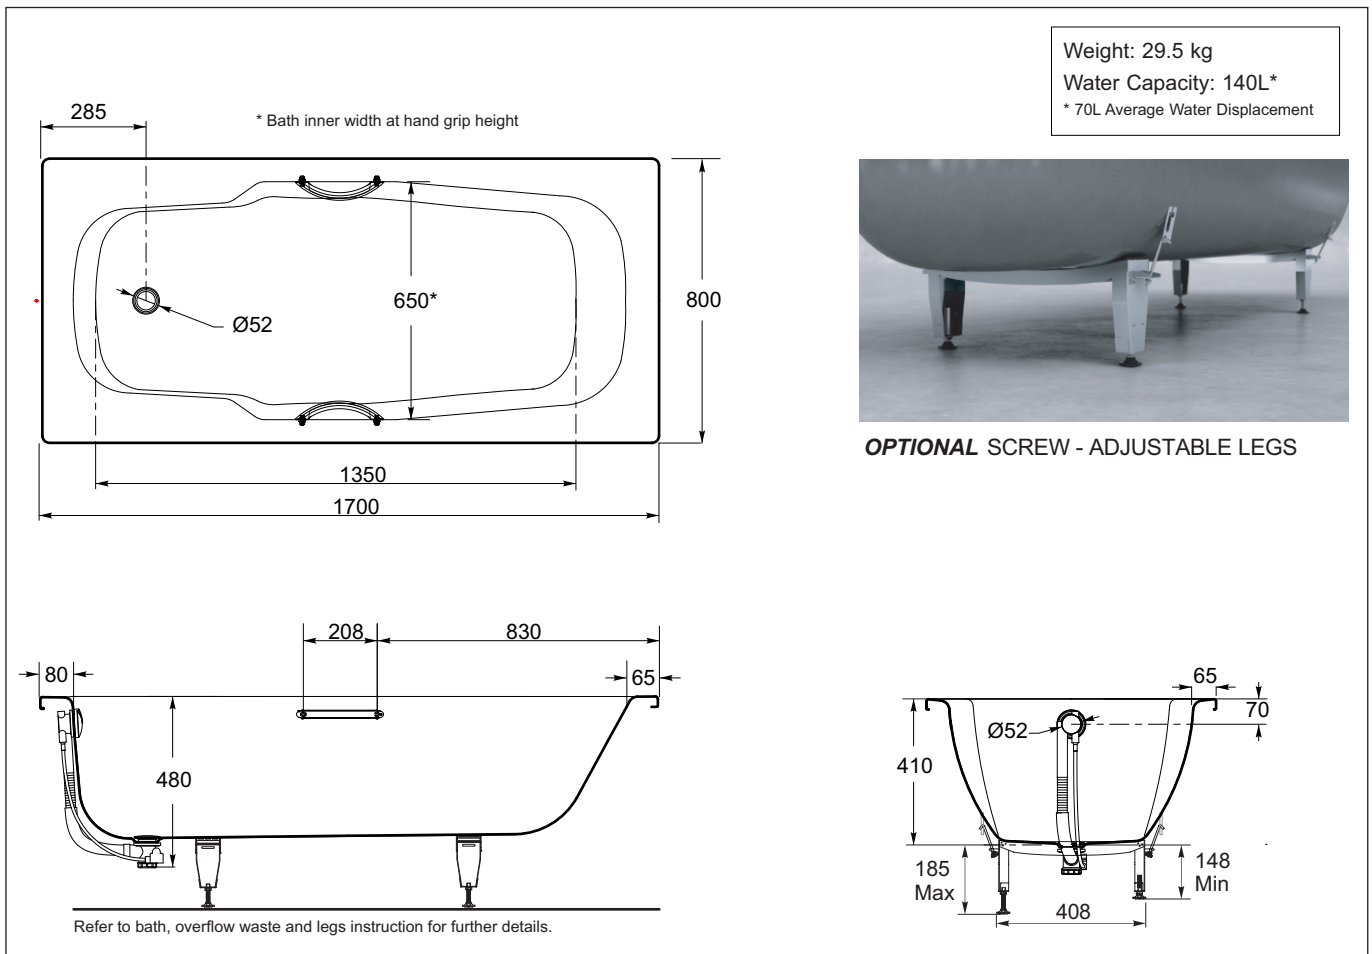

Optional

Support legs	Screw-adjustable Legs	J5047

OPTIONAL SCREW - ADJUSTABLE LEGS