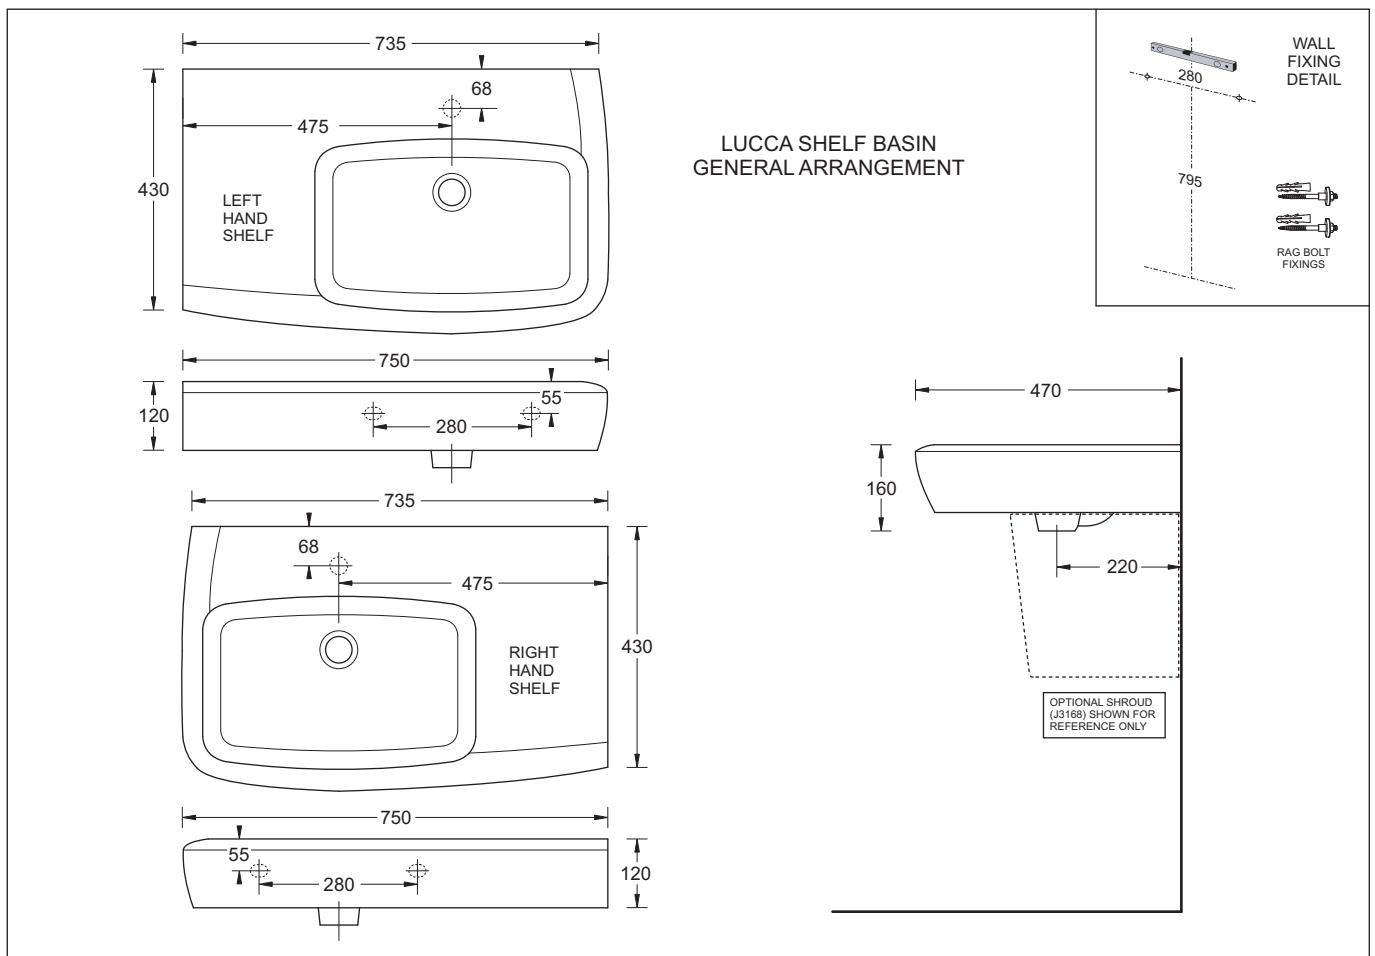

## **LUCCA**

WALL/PEDESTAL SHELF BASIN

Nominal Size 750 x 470mm

0 or 1 TAPHOLE

## WALL/SHROUD SHELF BASIN

- Modern large vitreous china wall basin with optional shroud
- Left or right hand shelf models available
- Matching toilet suite available
- Standard overflow
- Available with 0 or 1 tap holes
- 32mm waste outlet
- Bowl capacity 6.6L
- 750 x 470mm

### Provided

Item	Description	Code
Basin	Lucca Basin RH Shelf	J3170R
Basin	Lucca Basin LH Shelf	J3170L
Installation	Wall Installation Kit (Rag Bolts)	X022
Plug & Waste	Chrome Pop-up Waste 32mm	PW5

### Optional

Shroud	Standard Shroud	J3168
Plug & Waste	32/40mm Overflow-Chrome	PW1

*JohnsonSuisse*

All dimensions are in millimetres and are subject to normal manufacturing variation of +/- 3mm on all surfaces. As product development is ongoing BPA reserves the right to vary specifications without notice