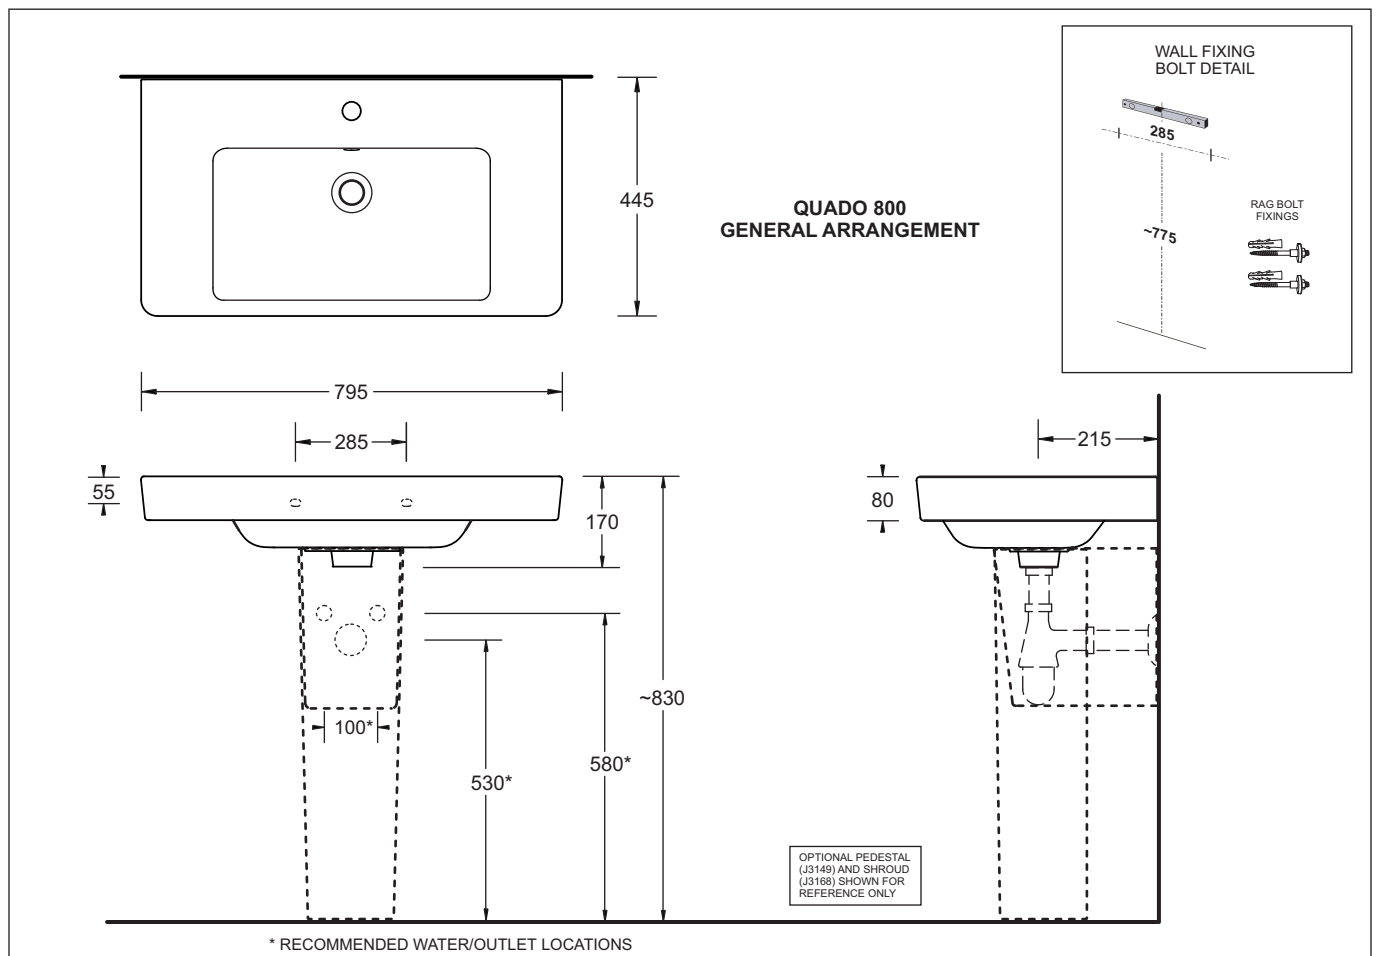

**QUADO 800**  
WALL/PEDESTAL BASIN

Nominal Size 800 x 445mm

0/1 TAPHOLE

## WALL/PEDESTAL BASIN

- Contemporary large rectangular wall basin
- Features a wide soap platform area
- Standard overflow
- Available with 0 or 1 taphole
- 32mm waste outlet
- Optional matching pedestal or shroud is available
- Bowl capacity 7.1L
- 800 x 445mm

### Provided

Item	Description	Code
Basin	Quado 800 Wall Basin	J3164
Overflow Trim	CP Cap - JS	X063
Installation	Wall Installation Kit (Rag Bolts)	X022
Plug & Waste	Pop-up Waste-Chrome	PW5

### Optional

Pedestal	Standard Shroud	J3149
Pedestal	Standard Pedestal	J3168
Plug & Waste	32/40mm Overflow-Chrome	PW1

All dimensions are in millimetres and are subject to normal manufacturing variation of +/- 3mm on all surfaces. As product development is ongoing BPA reserves the right to vary specifications without notice