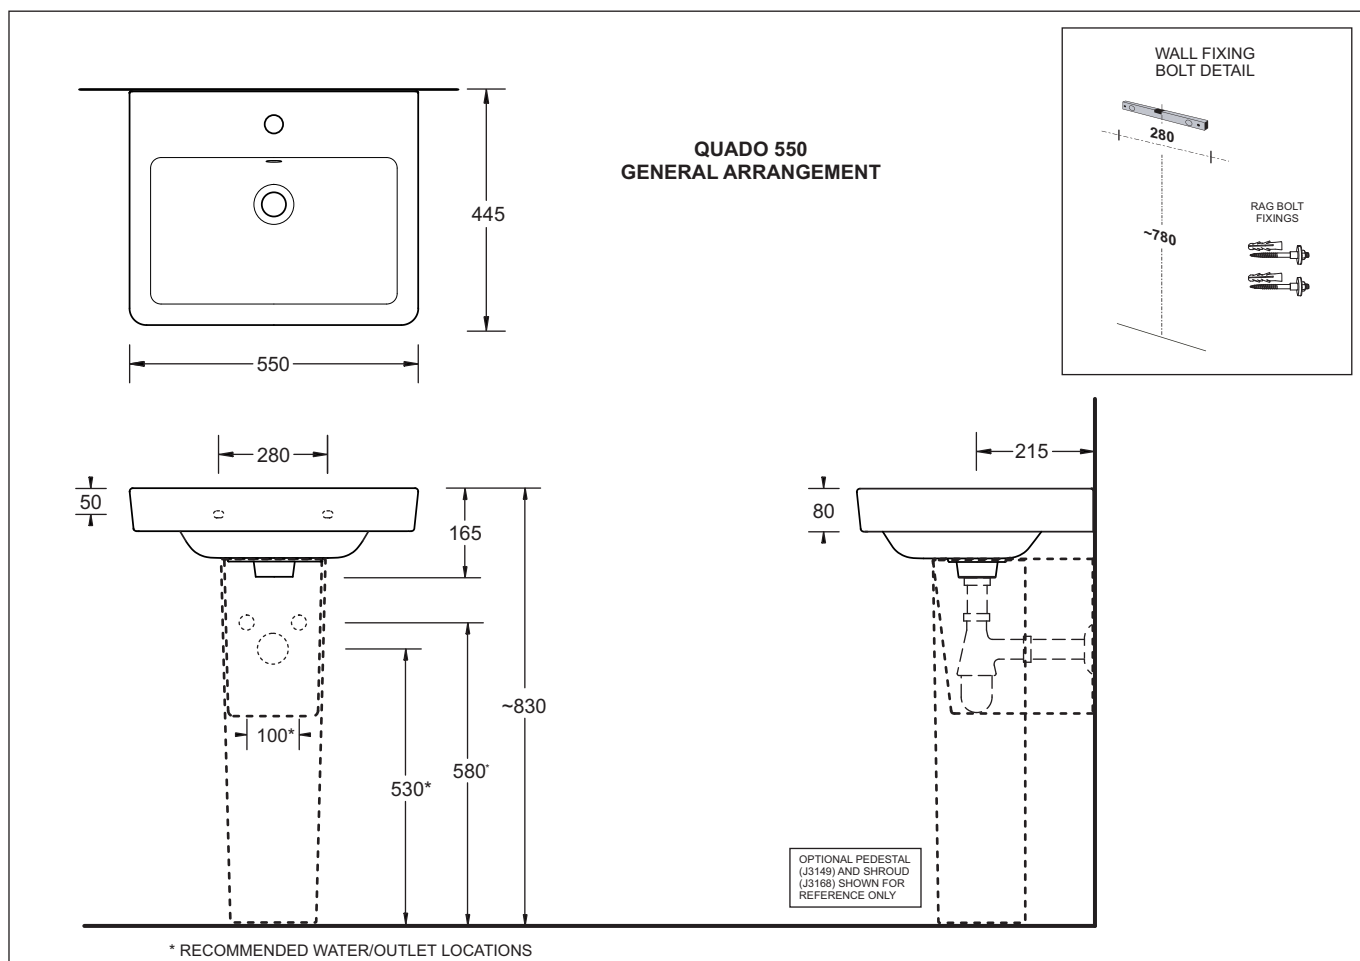

**QUADO 550**  
WALL/PEDESTAL BASIN

Nominal Size 550 x 445mm

0/1 TAPHOLE

## WALL/PEDESTAL BASIN

- Contemporary rectangular ceramic wall basin
- Features a wide soap platform area
- Standard overflow
- Available with 0 or 1 taphole
- 32mm waste outlet (not included)
- Optional matching shroud or pedestal is available
- Bowl capacity 6.6L
- 550 x 445mm

### Provided

| Item          | Description                       | Code  |
|---------------|-----------------------------------|-------|
| Basin         | Quado 550 Wall Basin              | J3162 |
| Overflow Trim | CP Cap - JS                       | X063  |
| Installation  | Wall Installation Kit (Rag Bolts) | X022  |
| Plug & Waste  | Pop-up Waste 32mm-Chrome          | PW5   |

All dimensions are in millimetres and are subject to normal manufacturing variation of +/- 3mm on all surfaces. As product development is ongoing BPA reserves the right to vary specifications without notice