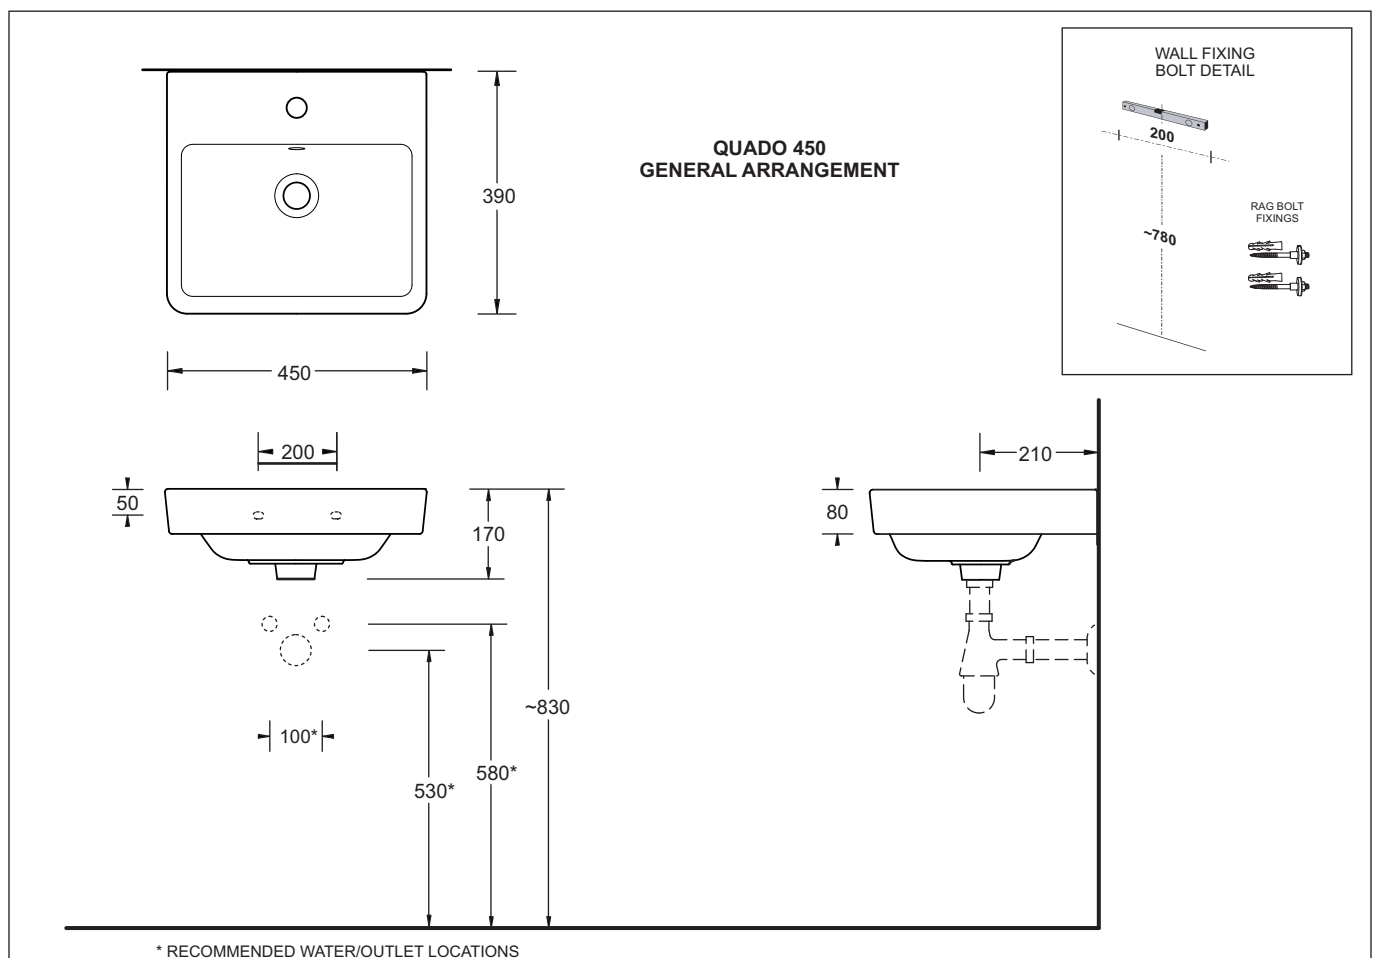

QUADO 450

WALL BASIN

Nominal Size 450 x 390mm

0/1 TAPHOLE

QUADO 450

WALL BASIN

- Contemporary rectangular form ceramic wall basin
- Features a wide soap platform area
- Standard overflow
- Available with 0 or 1 taphole
- 32mm waste outlet
- Optional matching shroud is available
- Bowl capacity 4.0L
- 450 x 390mm

Provided

Item	Description	Code
Basin	Quado 450 Wall Basin	J3160
Overflow Trim	CP Cap - JS	X063
Plug & Waste	Pop-up Waste 32mm-Chrome	PW5
Installation	Wall Installation Kit (Rag Bolts)	X022

Optional

Plug & Waste	32/40mm Overflow-Chrome	PW1
--------------	-------------------------	-----

All dimensions are in millimetres and are subject to normal manufacturing variation of +/- 3mm on all surfaces. As product development is ongoing BPA reserves the right to vary specifications without notice