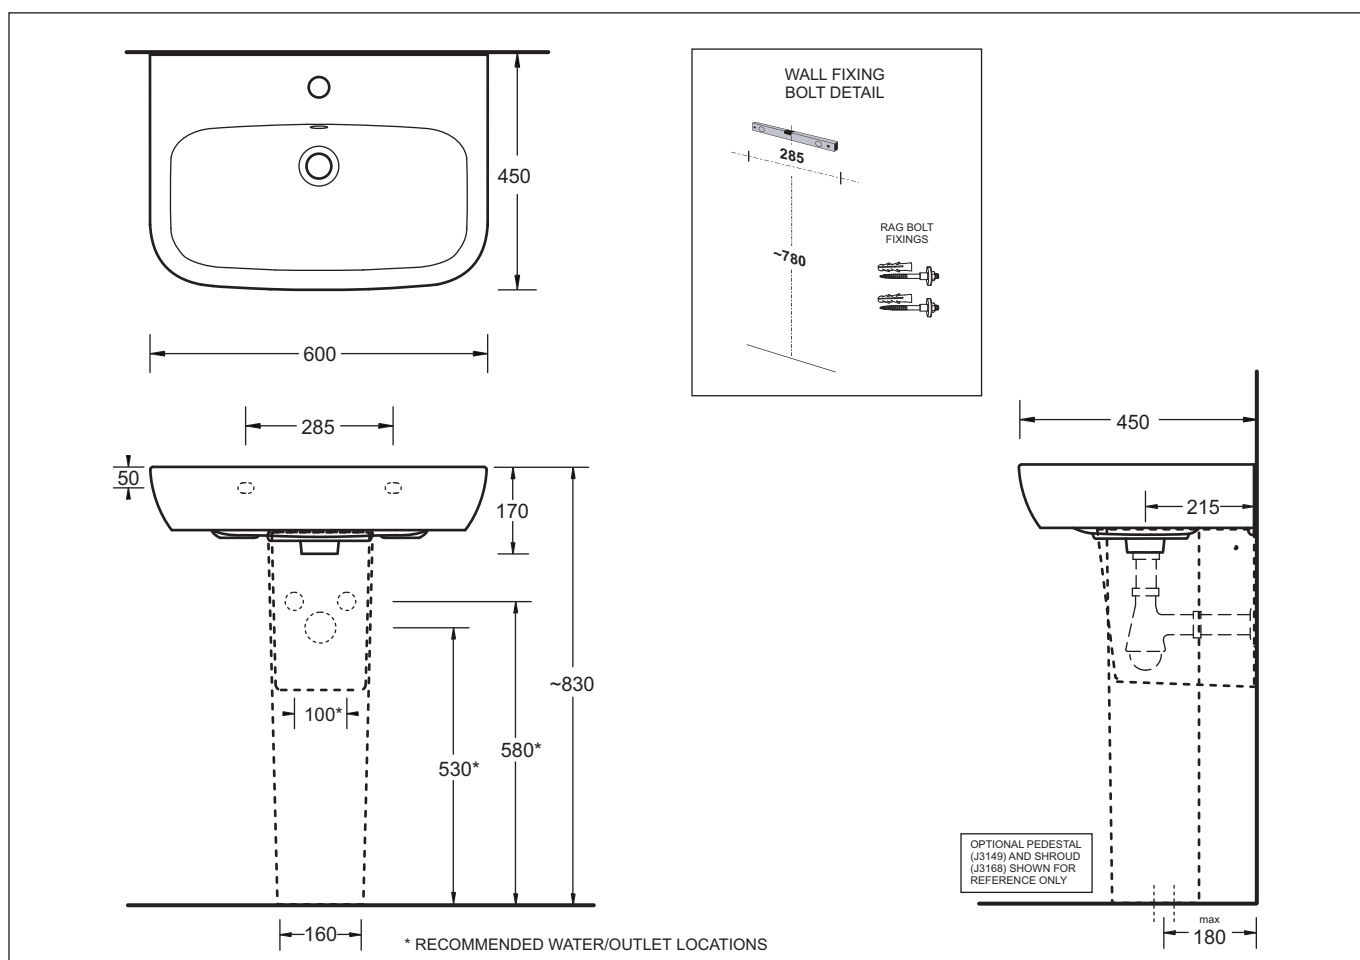

**EMILIA 600**  
WALL/PEDESTAL BASIN

Nominal Size 600 x 450mm

0/1 TAPHOLE

## WALL/PEDESTAL BASIN

- Contemporary vitreous china wall basin with optional pedestal/shroud
- Features a wide soap platform area
- Standard overflow
- Available with 1 taphole
- 32mm waste outlet
- 600 x 450mm
- Capacity 7.4L

### Provided

Item	Description	Code
Basin	Emilia 600 Wall Basin	J3144
Overflow Trim	CP Cap - JS	X063
Installation	Wall Installation Kit (Rag Bolts)	X022
Plug & Waste	Pop-up Waste 32mm-Chrome	PW5

### Optional

Pedestal	Standard Pedestal	J3149
Shroud	Standard Shroud	J3168
Plug & Waste	32/40mm Overflow-Chrome	PW1

All dimensions are in millimetres and are subject to normal manufacturing variation of +/- 3mm on all surfaces. As product development is ongoing BPA reserves the right to vary specifications without notice